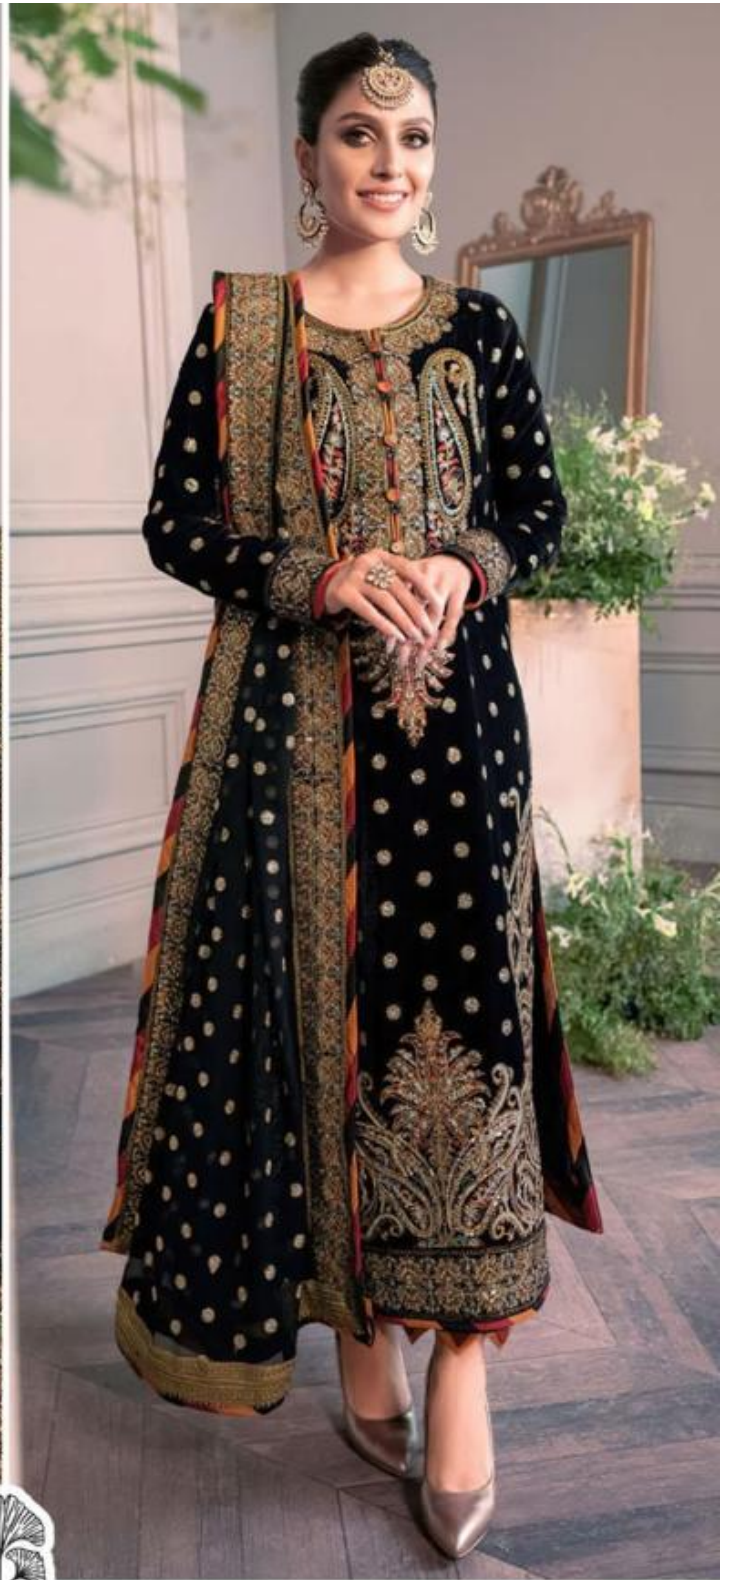

ZAHA

D.No.10113

TOP

Fox Georgette
with Embroidery

BOTTOM-INNER

Dull santoon

DUPATTA

Nazmin
with Embroidery