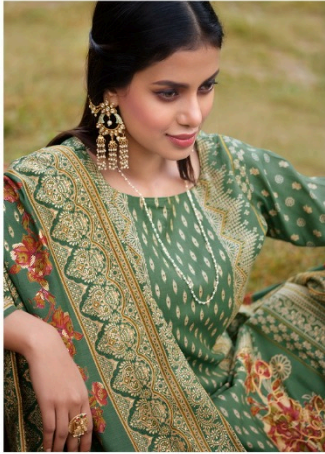

BelliZa®
Designer Studio

STYLE CODE _831-007