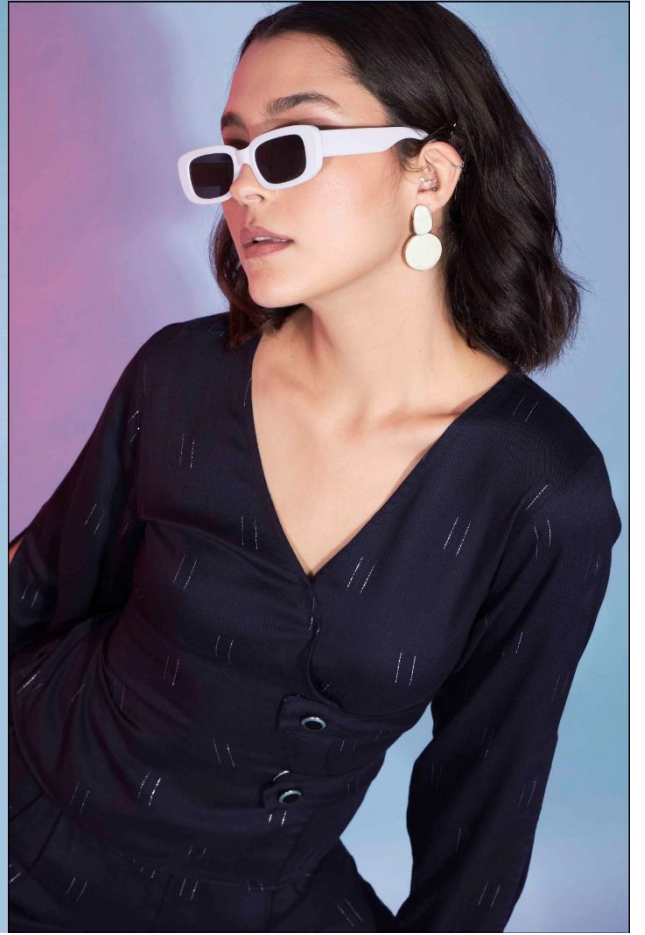

शुभवस्त्रा

5672