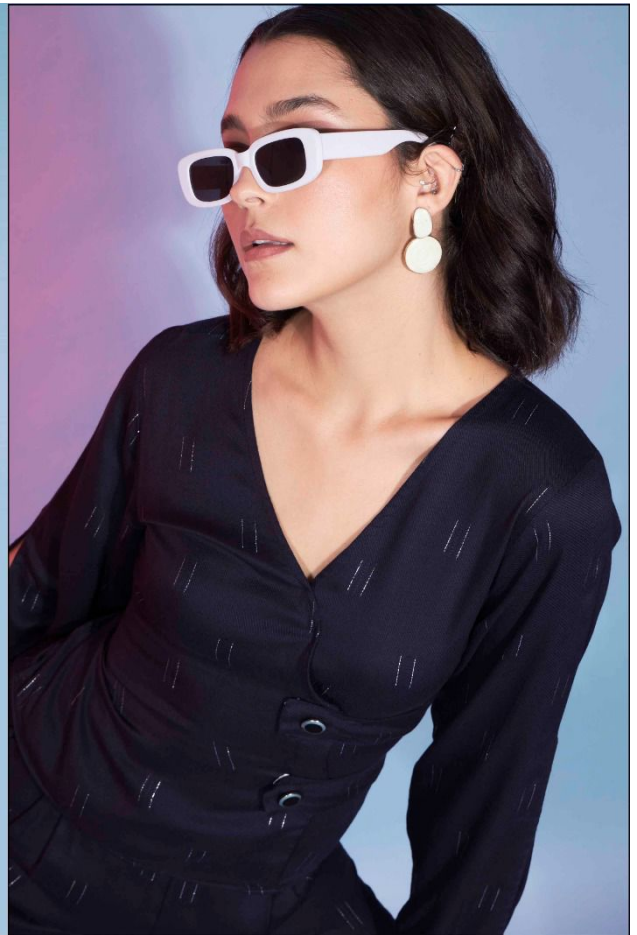

शुभवस्त्रा

5672