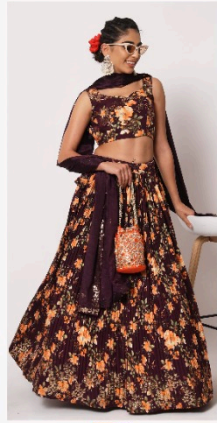

2293

Swastika bhkala

Girly
Vol. 26