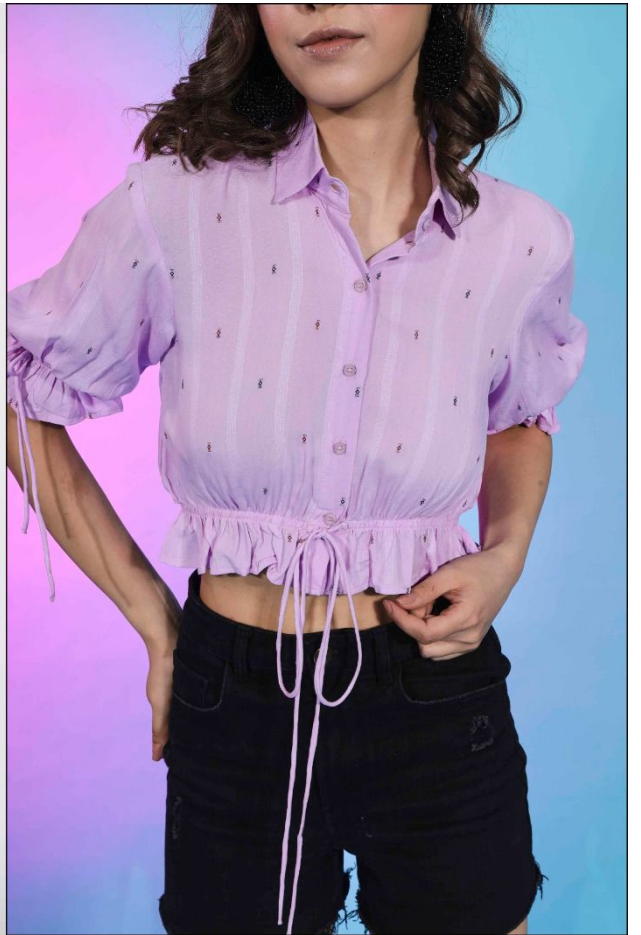

शिववस्तु

FEMELLA VOL. 8

शुभकल्याण

5681

Design NO. (SKU)	TOP	TOP – PALZZO Fabric	Type READY TO WEAR SIZE					TOP MEASURMENT TOP BUST					TOP MEASURMENT TOP LENGTH					Pattern	Weight
			S	M	L	XL	XXL	S	M	L	XL	XXL	S	M	L	XL	XXL		
5681	Lavender	Viscose Rayon	S	M	L	XL	XXL	36	38	40	42	44	16	16	16.5	16.5	17	DESIGNER TOP WEAR	0.5 KG
5682	Teal Blue	Viscose Rayon	S	M	L	XL	XXL	36	38	40	42	44	16	16	16.5	16.5	17	DESIGNER TOP WEAR	0.5 KG
5683	Maroon	Viscose Rayon	S	M	L	XL	XXL	36	38	40	42	44	16	16	16.5	16.5	17	DESIGNER TOP WEAR	0.5 KG
5684	Multi	Crepe	S	M	L	XL	XXL	36	38	40	42	44	16	16	16.5	16.5	17	DESIGNER TOP WEAR	0.5 KG
5685	White	Crepe	S	M	L	XL	XXL	36	38	40	42	44	16	16	16.5	16.5	17	DESIGNER TOP WEAR	0.5 KG
5686	Sky Blue	Viscose Rayon	S	M	L	XL	XXL	36	38	40	42	44	22	22	22.5	22.5	23	DESIGNER TOP WEAR	0.5 KG
5687	Green	Viscose Rayon	S	M	L	XL	XXL	36	38	40	42	44	22	22	22.5	22.5	23	DESIGNER TOP WEAR	0.5 KG