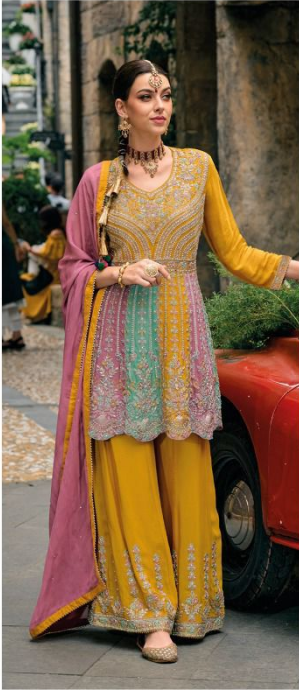

eba lifestyle

Barbie

COLOR EDITION

completing copy not for sale

CODE : 1608 B

EBA || 1608

EBA || 1608 A

EBA || 1608 B

eba lifestyle
Barbie
COLOR EDITION

eba lifestyle

Barbie

COLOR EDITION

complementi copy non per ora

eba lifestyle

Barbie

COLOR EDITION