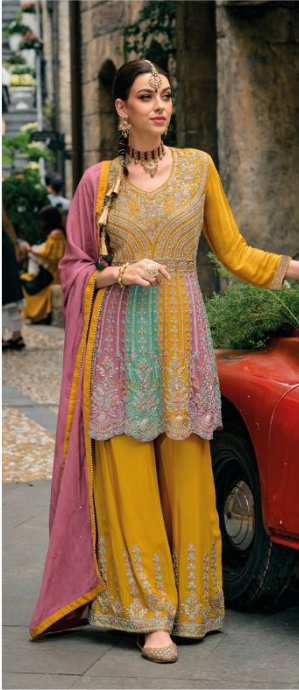

eba lifestyle

Barbie

COLOR EDITION

complementi copy non usate

CODE : 1608 B

EBA || 1608

EBA || 1608 A

EBA || 1608 B

eba lifestyle
Barbie
COLOR EDITION

eba lifestyle

Barbie

COLOR EDITION

complementi copy non per ora

eba lifestyle

Barbie

COLOR EDITION