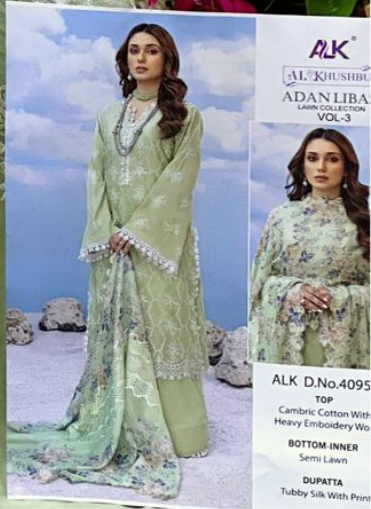

TOP Cambric cotton with heavy embroidery work  
BOTTOM-INNER Semi Lawn  
DUPATTA Tubby silk with print

ALK-4094

ALK-4095

ALK-4096

ALK-4097

**ALK**  
AL KHUSHBU

**ADAN LIBAS**  
LAWN COLLECTION  
VOL-3

**ALK**<sup>®</sup>  
**AL KHUSHBU**<sup>®</sup>  
**ADAN LIBAS**  
LAWN COLLECTION  
**VOL-3**

**ALK D.No.4094**

**TOP**

Cambric Cotton With  
Heavy Emboidery Work

**BOTTOM-INNER**

Semi Lawn

**DUPATTA**

Tubby Silk With Print

**ALK**  
 AL KHUSHBU  
**ADAN LIBAS**  
 LAWN COLLECTION  
 VOL-3  
 ALK D.No.4095  
 TOP  
 Cambric Cotton With  
 Heavy Emboidery Wo  
 BOTTOM-INNER  
 Semi Lawn  
 DUPATTA  
 Tubby Silk With Print

**ALK**  
 AL KHUSHBU

**ADAN LIBAS**  
 LAWN COLLECTION  
 VOL-3

**ALK**<sup>®</sup>  
**AL KHUSHBU**<sup>®</sup>  
**ADAN LIBAS**  
LAWN COLLECTION  
**VOL-3**

**ALK D.No.4095**

**TOP**

Cambric Cotton With  
Heavy Emboidery Work