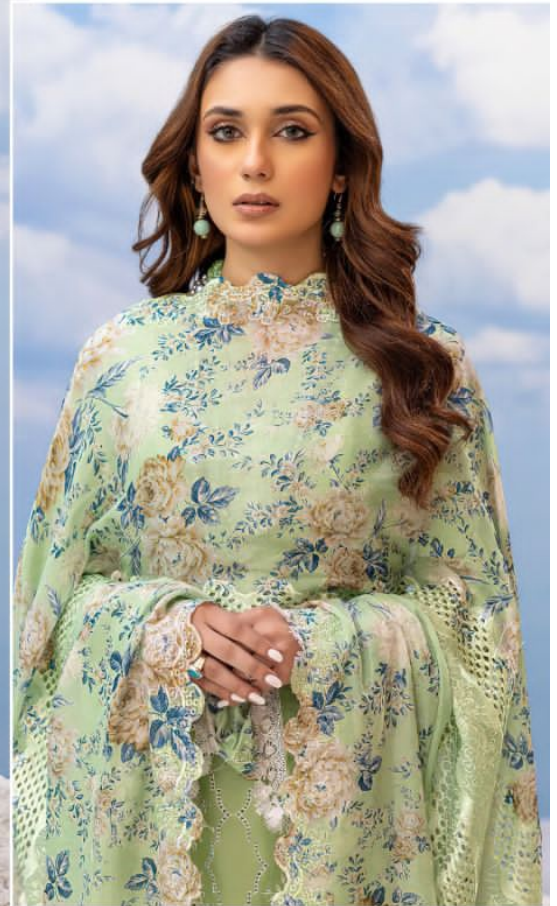

ALK®
AL KHUSHBU®
ADAN LIBAS
LAWN COLLECTION
VOL-3