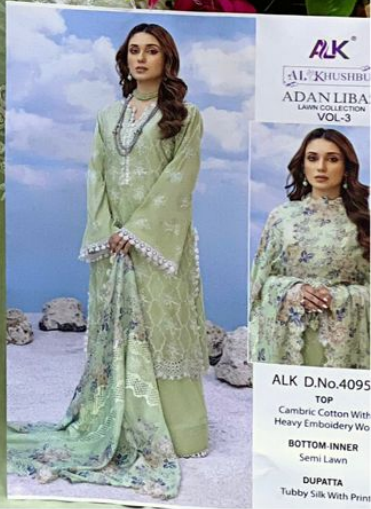

ALK D.No.4094

TOP

Cambric Cotton With
Heavy Emboidery Work

BOTTOM-INNER

Semi Lawn

DUPATTA

Tubby Silk With Print

ALK[®]
AL KHUSHBU[®]