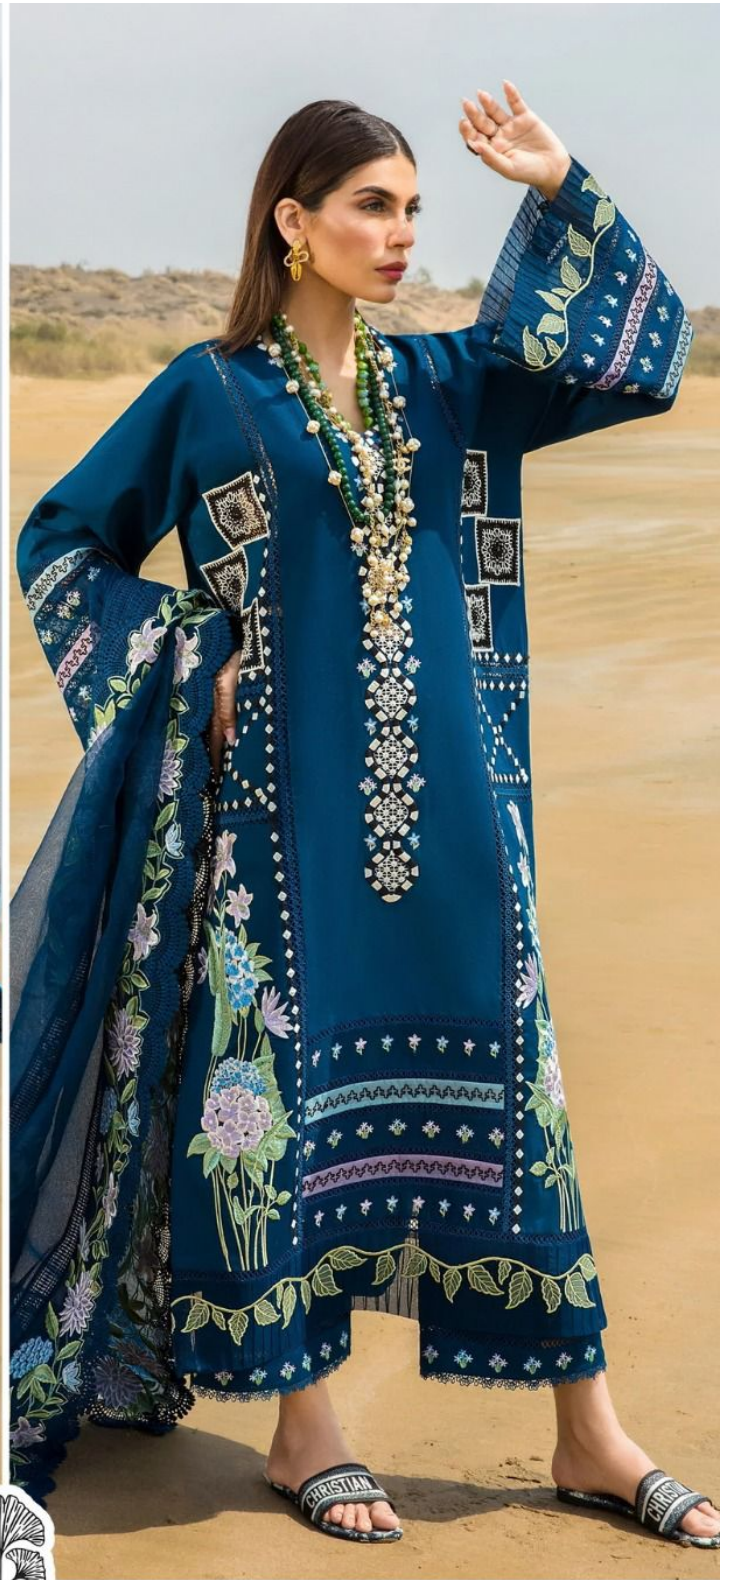

CRIMSON

ZAHA

D.No.10189

TOP Cambric Cotton With Heavy Embroidery Work

BOTTOM-INNER Semi Lawn

DUPATTA Butterfly Net with Heavy Embroidery