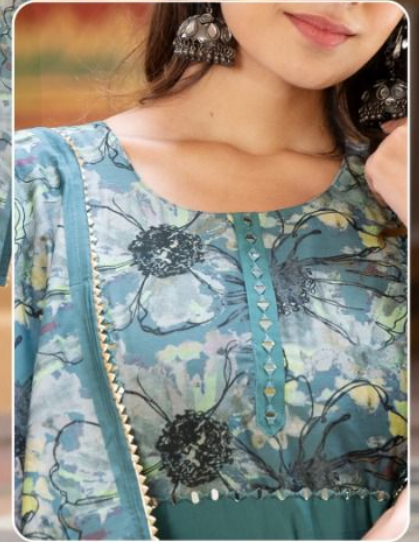

Kava®
A VENTURE OF KALASH INDIA

TOP-BOTTOM
DUPATTA

D/04

NIHARIKA