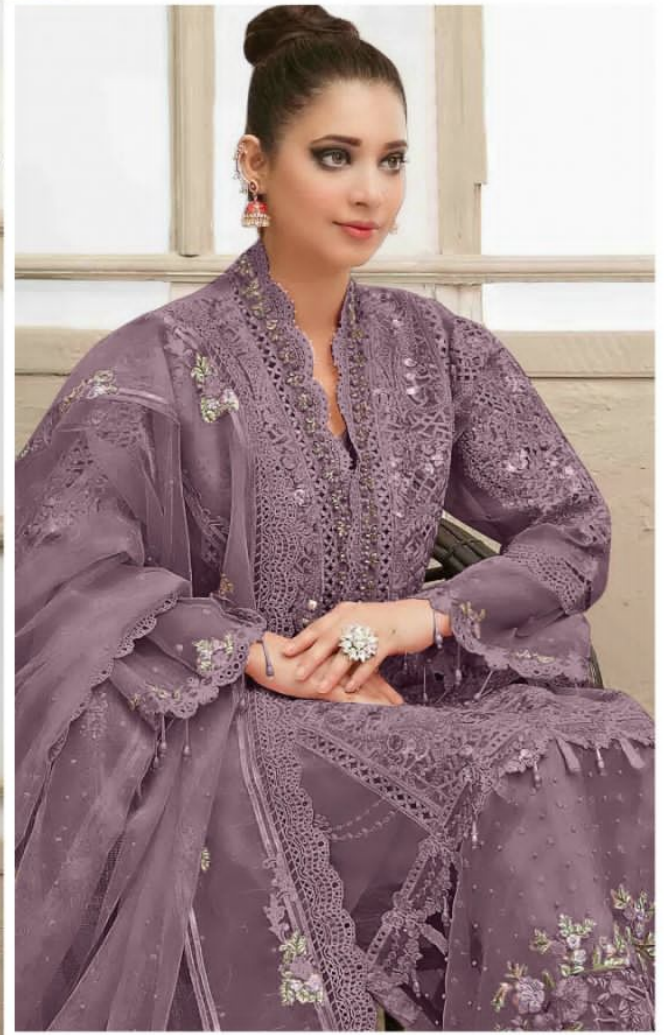

ALK®

Tawakkal Vol-4
COLOURS

AL KHUSHBU®

ALK -3028-M

TOP

Butterfly net with
Heavy Embroidery

BOTTOM-INNER

Santoon

DUPATTA

Butterfly Net
Heavy Embroidery