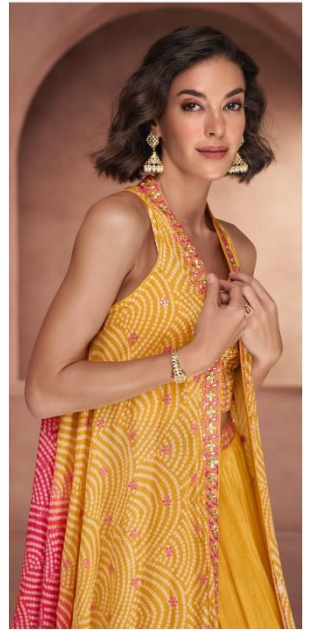

SAYURI<sup>®</sup>  
Designer

8312

SAYURI®  
Designer

5311

SAYURI®  
Designer

A REFRESHING FLUSH OF NEW COLORS THIS SEASON.  
THE AMAZING COLLECTION EXHIBITS SOME REALLY REMARKABLE DESIGNS.  
RICH LOVELY COLORS AND INTRICATE DETAILING WHICH WORKS FOR ALL OCCASIONS.  
SHOWCASE ELEGANCE IN ITS BEST FORM.