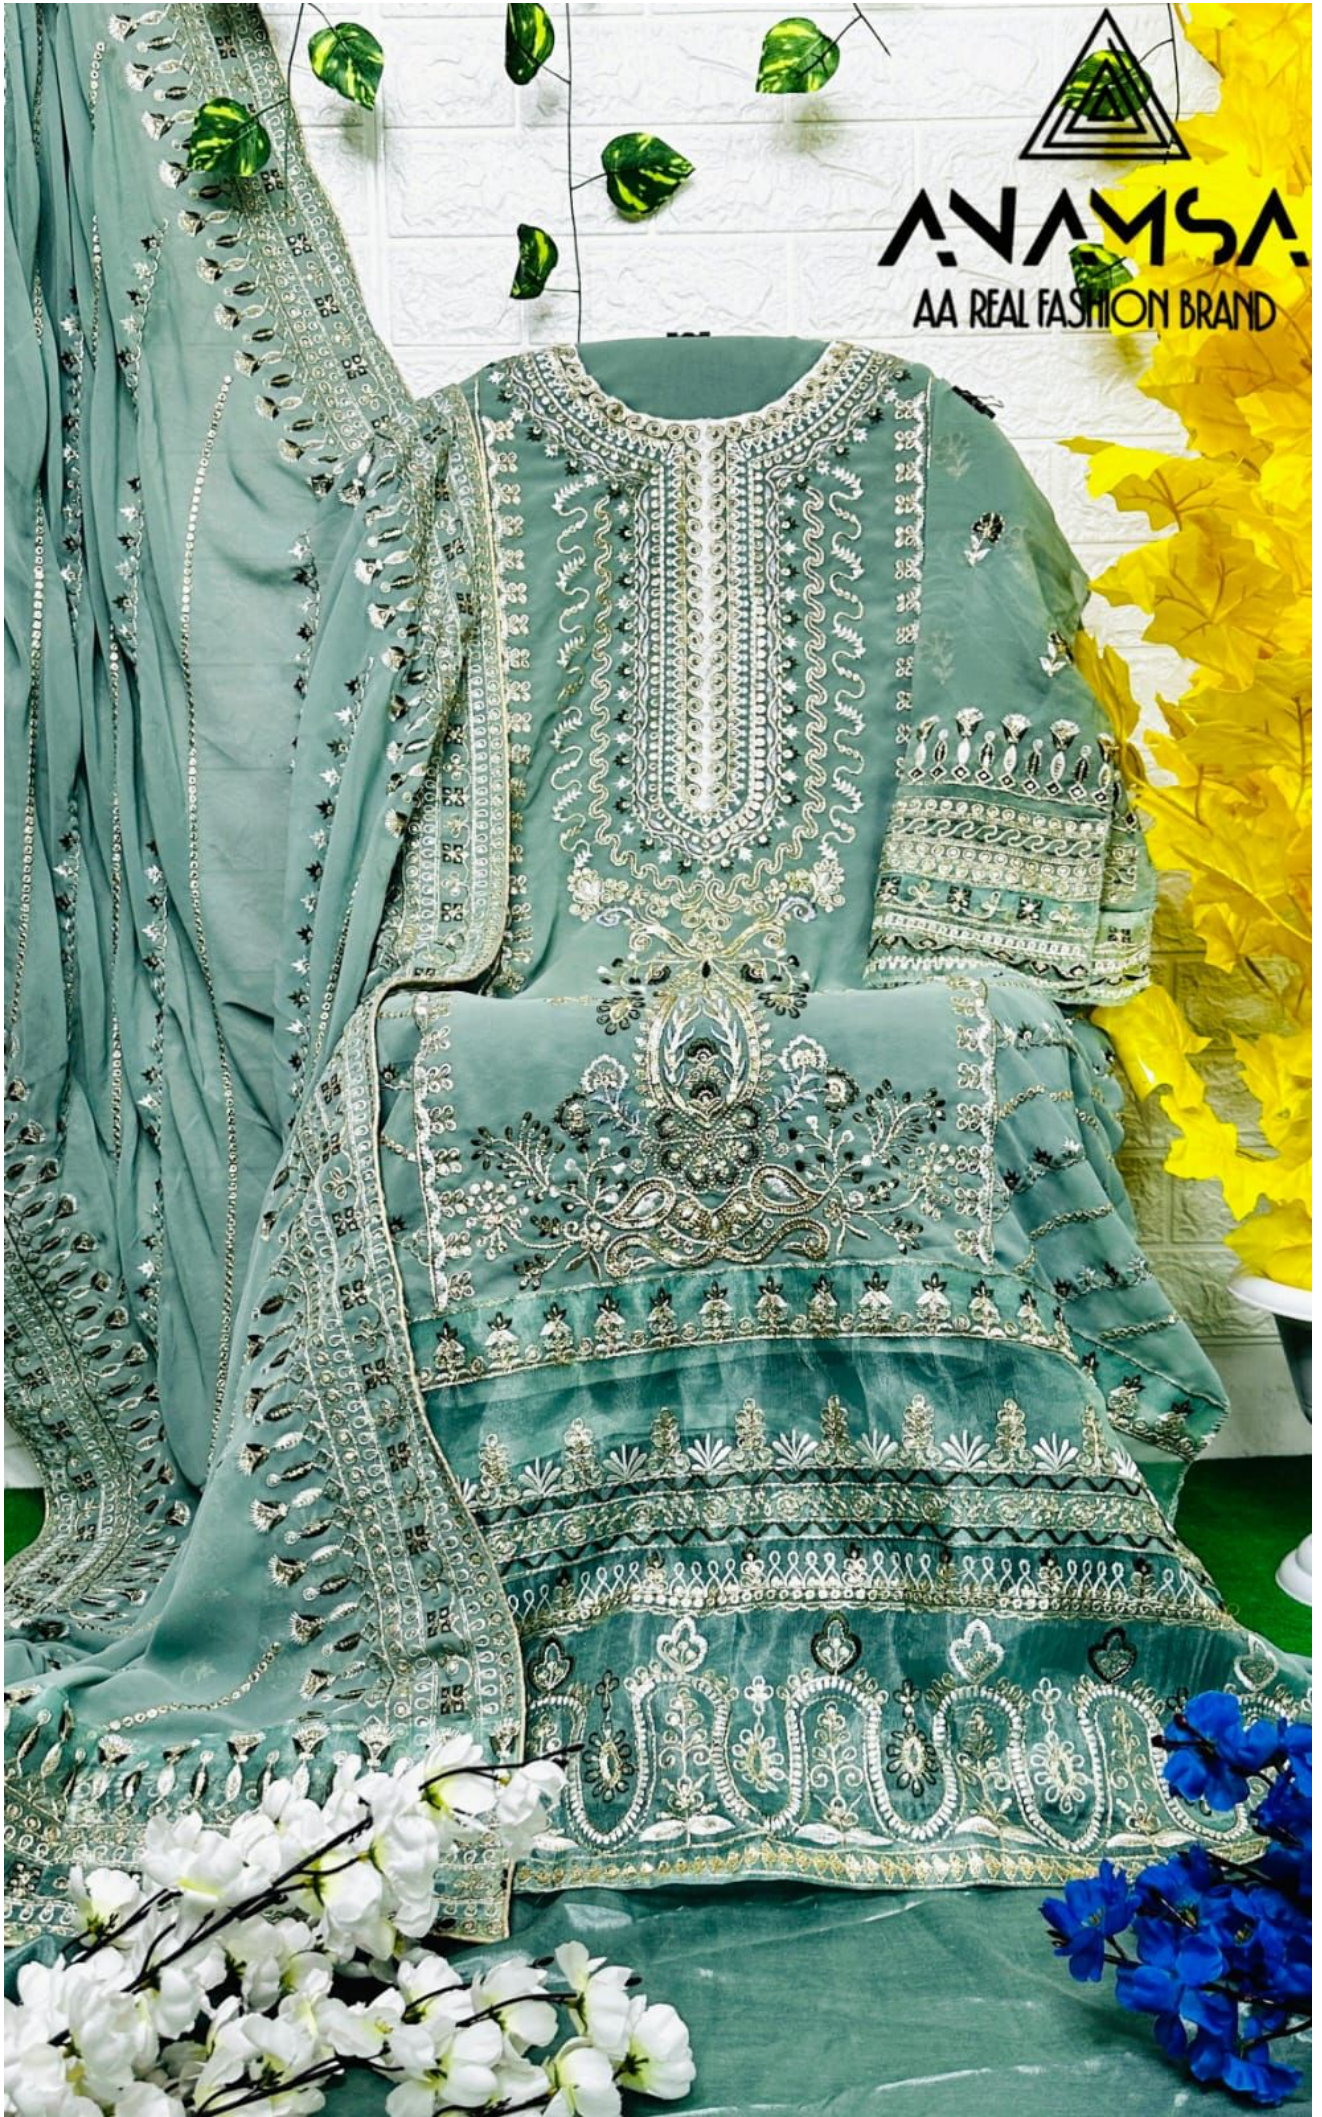

SEMI STICH COLLECTION

TOP- PURE GEORGETTE WITH HEAVY EMBROIDERY AND SEQUENCE WORK

BOTTOMINNER- DULL SHANTOON

DUPATTA- PURE GEORGETTE FANCY DUPATTA AND HEAVY EMBROIDERY

7773  
D.No:-230

**ANAMSA**  
AA REAL FASHION BRAND

**ANAMSA**

AA REAL FASHION BRAND

SEMI STICH COLLECTION

TOP- PURE GEORGETTE WITH HEAVY EMBROIDERY AND SEQUENCE WORK

BOTTOMINNER- DULL SHANTOON

DUPATTA- PURE GEORGETTE FANCY DUPATTA AND HEAVY EMBROIDERY

7773  
D.No:-230