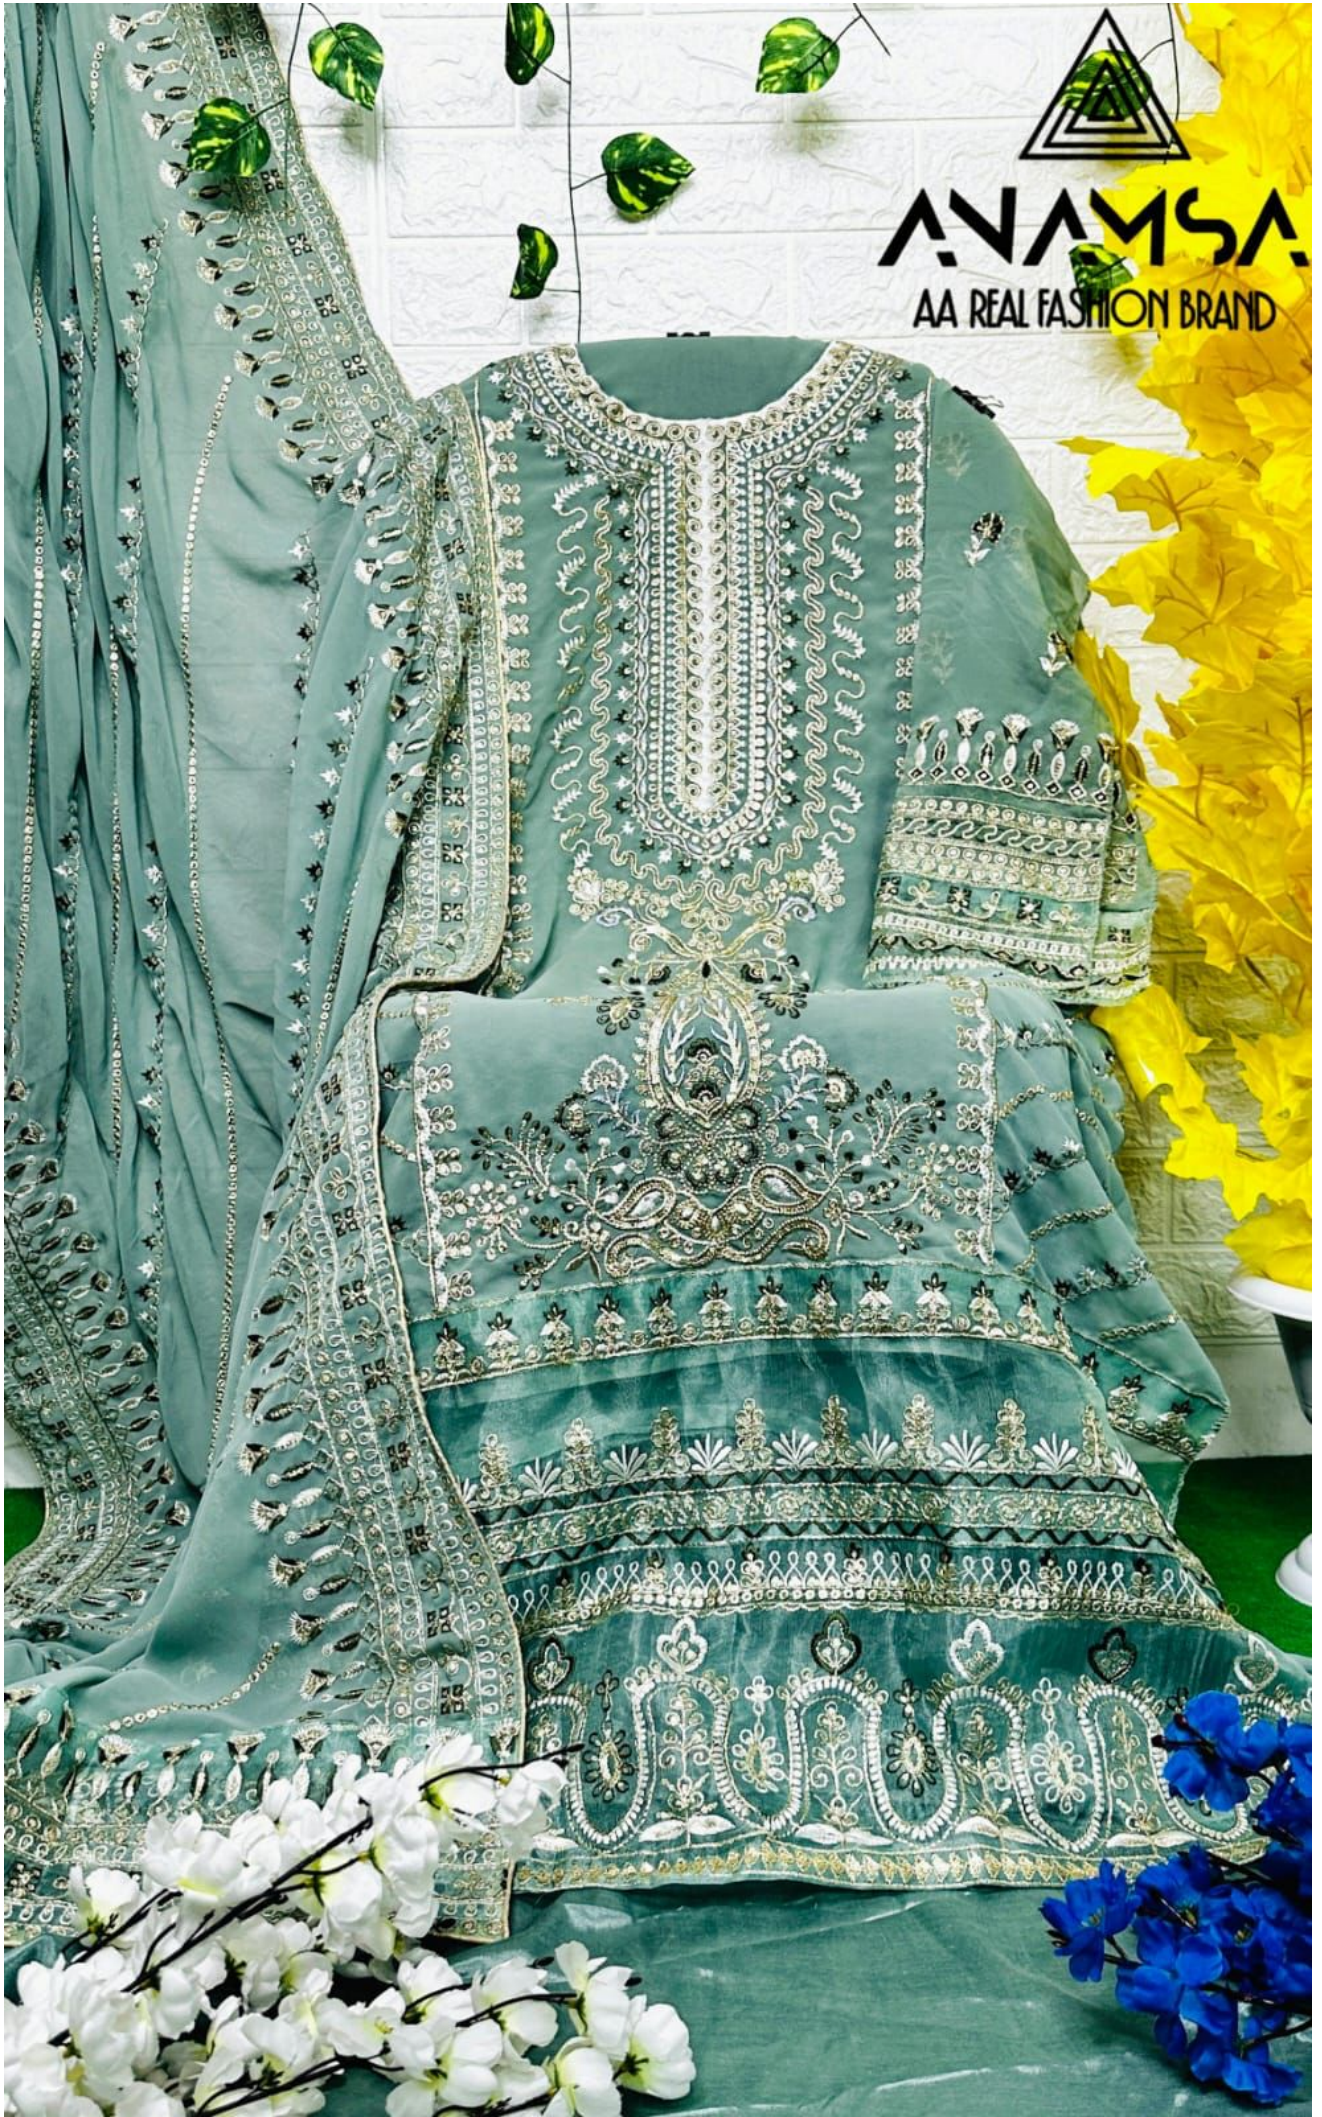

SEMI STICH COLLECTION

TOP- PURE GEORGETTE WITH HEAVY EMBROIDERY AND SEQUENCE WORK

BOTTOMINNER- DULL SHANTOON

DUPATTA- PURE GEORGETTE FANCY DUPATTA AND HEAVY EMBROIDERY

7773  
D.No:-230

**ANAMSA**  
AA REAL FASHION BRAND

**ANAMSA**

AA REAL FASHION BRAND

SEMI STICH COLLECTION

TOP- PURE GEORGETTE WITH HEAVY EMBROIDERY AND SEQUENCE WORK

BOTTOMINNER- DULL SHANTOON

DUPATTA- PURE GEORGETTE FANCY DUPATTA AND HEAVY EMBROIDERY

7773  
D.No:-230

SEMI STICH COLLECTION

TOP-PURE GEORGETTE WITH HEAVY EMBROIDERY AND SEQUENCE WORK

BOTTOMINNER-DULL SHANTOON

DUPATTA- PURE GEORGETTE FANCY DUPATTA AND HEAVY EMBROIDERY

7773  
D.No:-230

**ANAMSA**  
AA REAL FASHION BRAND