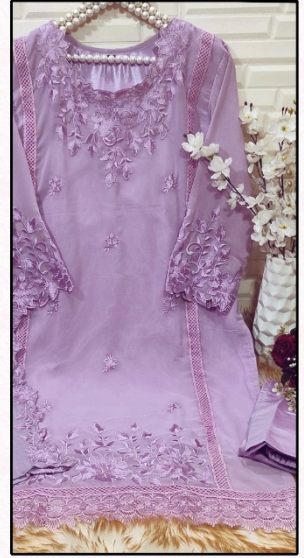

SIZE  
**XL-XXL**

**ZARQASH**<sup>®</sup>  
A BRAND BY **KHATTRA**

**Z-145-D**

**TOP**  
HEAVY GEORGETTE  
FABRIC

**BOTTOM**  
VISCOSE SILK FABRICS

**INNER**  
HEAVY FABRICS

**DUPATTA**  
HEAVY GEORGETTE  
EMBROIDERY WROK

Z-145-A

**TOP**  
FOX GEORGETTE  
EMBROIDERY

Z-145-B

**PANT**  
VISCOSES SILK FABRIC

Z-145-C

**INNER**  
HEAVY FABRICS

Z-145-D

**DUPATTA**  
HEAVY GEORGETTE  
EMBROIDERY WORK