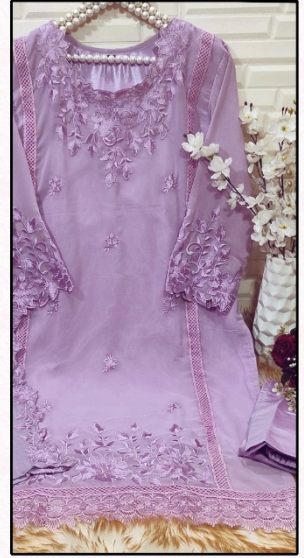

Z-145-A

**TOP**  
FOX GEORGETTE  
EMBROIDERY

Z-145-B

**PANT**  
VISCOSES SILK FABRIC

Z-145-C

**INNER**  
HEAVY FABRICS

Z-145-D

**DUPATTA**  
HEAVY GEORGETTE  
EMBROIDERY WORK

SIZE  
**XL-XXL**

**ZARQASH**<sup>®</sup>  
A BRAND BY **KHATTRA**

**Z-145-B**

**TOP**  
HEAVY GEORGETTE  
FABRIC

**BOTTOM**  
VISCOSE SILK FABRICS

**INNER**  
HEAVY FABRICS

**DUPATTA**  
HEAVY GEORGETTE  
EMBROIDERY WROK

**SIZE**  
**XL-XXL**

**ZARQASH**<sup>®</sup>  
A BRAND BY **KHATTRA**

**Z-145-A**

**TOP**  
HEAVY GEORGETTE  
FABRIC

**BOTTOM**  
VISCOSE SILK FABRICS

**INNER**  
HEAVY FABRICS

**DUPATTA**  
HEAVY GEORGETTE  
EMBROIDERY WROK

SIZE  
**XL-XXL**

**ZARQASH**<sup>®</sup>  
A BRAND BY **KHATTRA**

**Z-145-D**

**TOP**  
HEAVY GEORGETTE  
FABRIC

**BOTTOM**  
VISCOSE SILK FABRICS

**INNER**  
HEAVY FABRICS

**DUPATTA**  
HEAVY GEORGETTE  
EMBROIDERY WROK