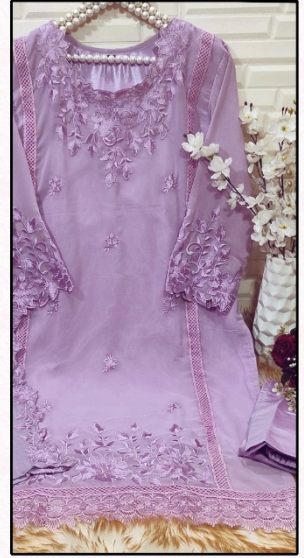

**SIZE**  
**XL-XXL**

**ZARQASH**<sup>®</sup>  
A BRAND BY **KHATTRA**

**Z-145-A**

**TOP**  
HEAVY GEORGETTE  
FABRIC

**BOTTOM**  
VISCOSE SILK FABRICS

**INNER**  
HEAVY FABRICS

**DUPATTA**  
HEAVY GEORGETTE  
EMBROIDERY WROK

Z-145-A

**TOP**  
FOX GEORGETTE  
EMBROIDERY

Z-145-B

**PANT**  
VISCOSES SILK FABRIC

Z-145-C

**INNER**  
HEAVY FABRICS

Z-145-D

**DUPATTA**  
HEAVY GEORGETTE  
EMBROIDERY WORK

**SIZE**  
**XL-XXL**

**ZARQASH**<sup>®</sup>  
A BRAND BY **KHATTRA**

**Z-145-C**

**TOP**  
HEAVY GEORGETTE  
FABRIC

**BOTTOM**  
VISCOSE SILK FABRICS

**INNER**  
HEAVY FABRICS

**DUPATTA**  
HEAVY GEORGETTE  
EMBROIDERY WROK

SIZE  
**XL-XXL**

**ZARQASH**<sup>®</sup>  
A BRAND BY **KHATTRA**

**Z-145-D**

**TOP**  
HEAVY GEORGETTE  
FABRIC

**BOTTOM**  
VISCOSE SILK FABRICS

**INNER**  
HEAVY FABRICS

**DUPATTA**  
HEAVY GEORGETTE  
EMBROIDERY WROK