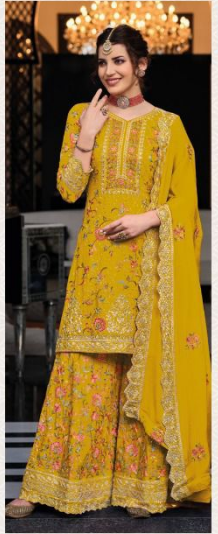

eba® lifestyle

SHAGUN

COLOR EDITION-6

eba® lifestyle

SHAGUN

COLOR EDITION-6

SHAGUN | 1447-C

eba® lifestyle

SHAGUN

COLOR EDITION-6

SHAGUN | 1447-B

eba lifestyle

eba lifestyle

SHAGUN | 1447-A

SHAGUN | 1447-E

SHAGUN | 1447-F

SHAGUN | 1447-D

SHAGUN | 1447-A
♦♦♦

SHAGUN | 1447-B
♦♦♦

SHAGUN | 1447-C
♦♦♦

SHAGUN | 1447-D
♦♦♦

SHAGUN | 1447-E
♦♦♦

SHAGUN | 1447-F
♦♦♦