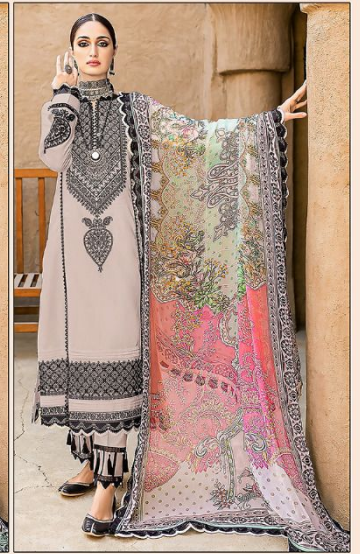

TOP:- HEAVY CAMBRIC
DUPATTA:- SILVER CHIFFON
BOTTOM / INNER:- HEAVY PC

S-791-B

S-791-C

S-791-D

S-791-E

Shree[®]
FABS

TOP:- HEAVY CAMBRIC
DUPATTA:- SILVER CHIFFON
BOTTOM / INNER:- HEAVY PC

S-791-C

Shree[®]
FABS

TOP:- HEAVY CAMBRIC
DUPATTA:- SILVER CHIFFON
BOTTOM / INNER:- HEAVY PC

S-791-D

TOP:- HEAVY CAMBRIC
DUPATTA:- SILVER CHIFFON
BOTTOM / INNER:- HEAVY PC

S-791-B

S-791-C

S-791-D

S-791-E

Shree[®]
FABS

TOP:- HEAVY CAMBRIC
DUPATTA:- SILVER CHIFFON
BOTTOM / INNER:- HEAVY PC

S-791-B

Shree[®]
FABS

TOP:- HEAVY CAMBRIC
DUPATTA:- SILVER CHIFFON
BOTTOM / INNER:- HEAVY PC

S-791-E

TOP:- HEAVY CAMBRIC
DUPATTA:- SILVER CHIFFON
BOTTOM / INNER:- HEAVY PC