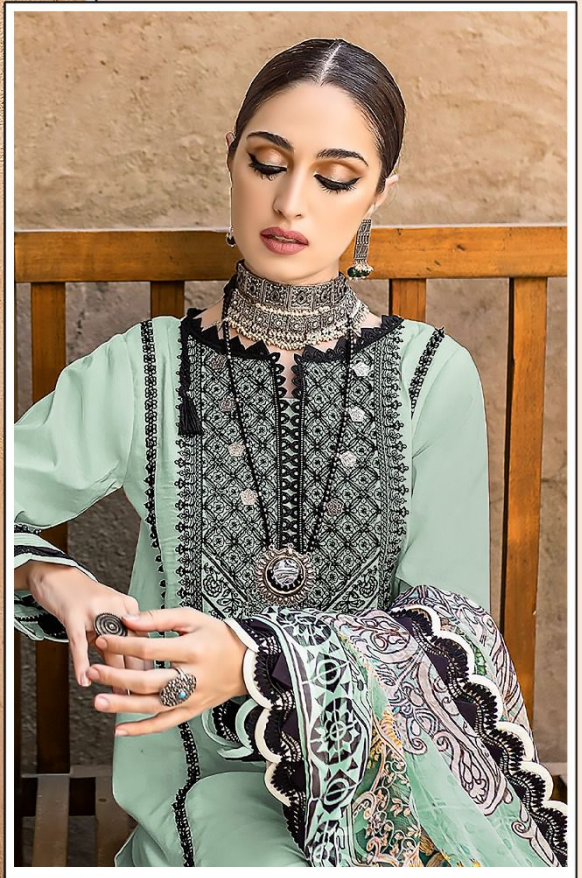

TOP:- HEAVY CAMBRIC
DUPATTA:- SILVER CHIFFON
BOTTOM / INNER:- HEAVY PC

S-791-B

S-791-C

S-791-D

S-791-E

Shree[®]
FABS

TOP:- HEAVY CAMBRIC
DUPATTA:- SILVER CHIFFON
BOTTOM / INNER:- HEAVY PC

S-791-C

Shree[®]
FABS

TOP:- HEAVY CAMBRIC
DUPATTA:- SILVER CHIFFON
BOTTOM / INNER:- HEAVY PC

S-791-D

TOP:- HEAVY CAMBRIC
DUPATTA:- SILVER CHIFFON
BOTTOM / INNER:- HEAVY PC

S-791-B

S-791-C

S-791-D

S-791-E

Shree[®]
FABS

TOP:- HEAVY CAMBRIC
DUPATTA:- SILVER CHIFFON
BOTTOM / INNER:- HEAVY PC

S-791-B

Shree[®]
FABS

TOP:- HEAVY CAMBRIC
DUPATTA:- SILVER CHIFFON
BOTTOM / INNER:- HEAVY PC

S-791-E

TOP:- HEAVY CAMBRIC
DUPATTA:- SILVER CHIFFON
BOTTOM / INNER:- HEAVY PC