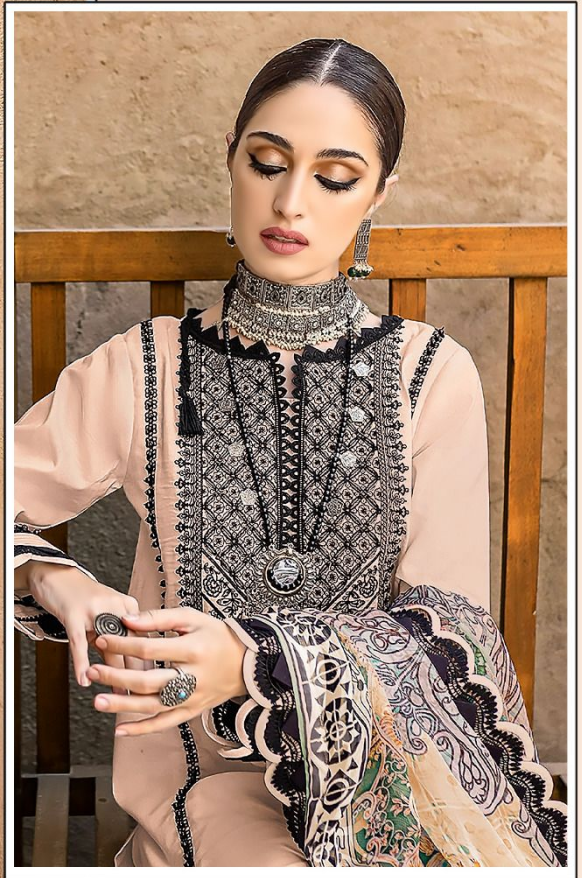

TOP:- HEAVY CAMBRIC
DUPATTA:- SILVER CHIFFON
BOTTOM / INNER:- HEAVY PC

S-791-B

S-791-C

S-791-D

S-791-E

Shree[®]
FABS

TOP:- HEAVY CAMBRIC
DUPATTA:- SILVER CHIFFON
BOTTOM / INNER:- HEAVY PC

S-791-C

Shree[®]
FABS

TOP:- HEAVY CAMBRIC
DUPATTA:- SILVER CHIFFON
BOTTOM / INNER:- HEAVY PC

S-791-D

TOP:- HEAVY CAMBRIC
DUPATTA:- SILVER CHIFFON
BOTTOM / INNER:- HEAVY PC

S-791-B

S-791-C

S-791-D

S-791-E

Shree[®]
FABS

TOP:- HEAVY CAMBRIC
DUPATTA:- SILVER CHIFFON
BOTTOM / INNER:- HEAVY PC

S-791-B

Shree[®]
FABS

TOP:- HEAVY CAMBRIC
DUPATTA:- SILVER CHIFFON
BOTTOM / INNER:- HEAVY PC

S-791-E

TOP:- HEAVY CAMBRIC
DUPATTA:- SILVER CHIFFON
BOTTOM / INNER:- HEAVY PC