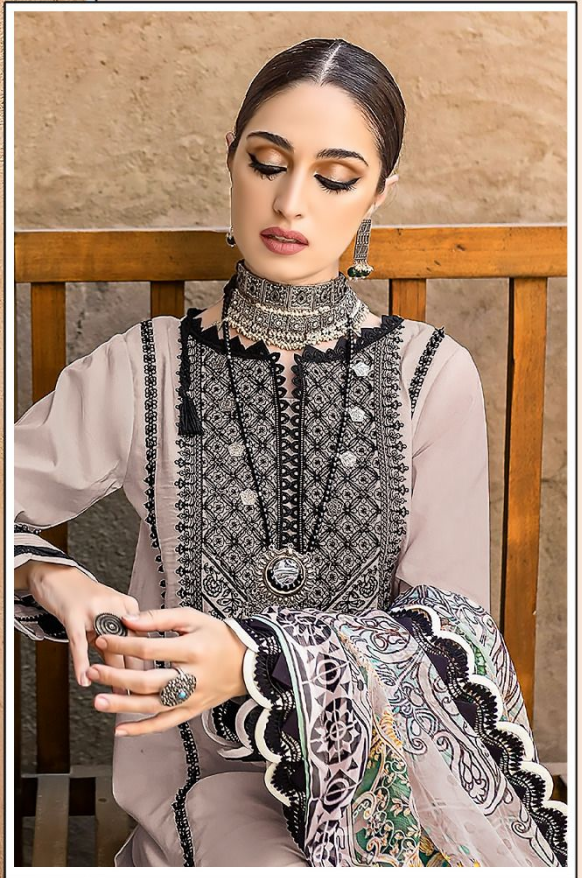

TOP:- HEAVY CAMBRIC
DUPATTA:- SILVER CHIFFON
BOTTOM / INNER:- HEAVY PC

S-791-B

S-791-C

S-791-D

S-791-E

Shree[®]
FABS

TOP:- HEAVY CAMBRIC
DUPATTA:- SILVER CHIFFON
BOTTOM / INNER:- HEAVY PC

S-791-C

Shree[®]
FABS

TOP:- HEAVY CAMBRIC
DUPATTA:- SILVER CHIFFON
BOTTOM / INNER:- HEAVY PC

S-791-D

TOP:- HEAVY CAMBRIC
DUPATTA:- SILVER CHIFFON
BOTTOM / INNER:- HEAVY PC

S-791-B

S-791-C

S-791-D

S-791-E

Shree[®]
FABS

TOP:- HEAVY CAMBRIC
DUPATTA:- SILVER CHIFFON
BOTTOM / INNER:- HEAVY PC

S-791-B

Shree[®]
FABS

TOP:- HEAVY CAMBRIC
DUPATTA:- SILVER CHIFFON
BOTTOM / INNER:- HEAVY PC

S-791-E

TOP:- HEAVY CAMBRIC
DUPATTA:- SILVER CHIFFON
BOTTOM / INNER:- HEAVY PC