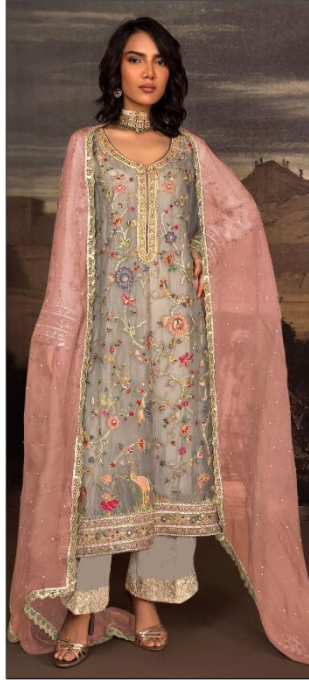

TOP - ORGANZA WITH EMBROIDERY WORK  
HAND WORK  
BOTTOM - INNER/ DULL SHANTUN  
DUPATTA - ORGANZA WITH MOTI WORK

D.No.154 A

D.No.154 B

D.No.154 C

D.No.154 D

*Serena*<sup>®</sup>  
Pakistani Suit

A BRAND BY  MEGA EXPORT

**S - 154 B**

TOP - ORGANZA WITH EMBROIDERY WORK  
HAND WORK  
BOTTOM - INNER/ DULL SHANTUN  
DUPATTA - ORGANZA WITH MOTI WORK

*Serena*<sup>®</sup>  
Pakistani Suit

A BRAND BY  MEGA EXPORT

**S - 154 D**

TOP - ORGANZA WITH EMBROIDERY WORK  
HAND WORK  
BOTTOM - INNER/ DULL SHANTUN  
DUPATTA - ORGANZA WITH MOTI WORK

**S - 154 A**

TOP - ORGANZA WITH EMBROIDERY WORK  
HAND WORK  
BOTTOM - INNER/ DULL SHANTUN  
DUPATTA - ORGANZA WITH MOTI WORK

*Serena*<sup>®</sup>  
Pakistani Suit

A BRAND BY  MEGA EXPORT

**S - 154 C**

TOP - ORGANZA WITH EMBROIDERY WORK  
HAND WORK  
BOTTOM - INNER/ DULL SHANTUN  
DUPATTA - ORGANZA WITH MOTI WORK