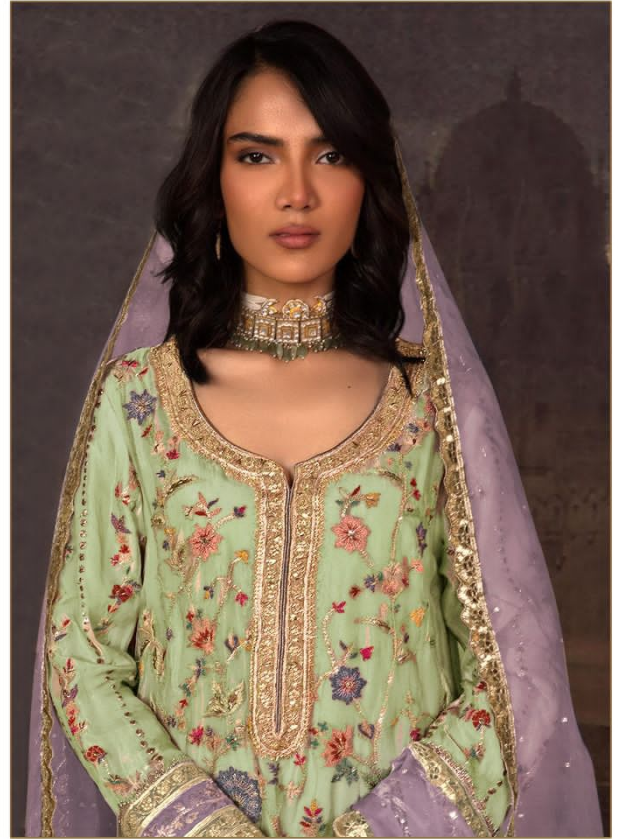

TOP - ORGANZA WITH EMBROIDERY WORK  
HAND WORK  
BOTTOM - INNER/ DULL SHANTUN  
DUPATTA - ORGANZA WITH MOTI WORK

D.No.154 A

D.No.154 B

D.No.154 C

D.No.154 D

*Serena*<sup>®</sup>  
Pakistani Suit

A BRAND BY  MEGA EXPORT

**S - 154 B**

TOP - ORGANZA WITH EMBROIDERY WORK  
HAND WORK  
BOTTOM - INNER/ DULL SHANTUN  
DUPATTA - ORGANZA WITH MOTI WORK

*Serena*<sup>®</sup>  
Pakistani Suit

A BRAND BY  MEGA EXPORT

**S - 154 D**

TOP - ORGANZA WITH EMBROIDERY WORK  
HAND WORK  
BOTTOM - INNER/ DULL SHANTUN  
DUPATTA - ORGANZA WITH MOTI WORK

**S - 154 A**

TOP - ORGANZA WITH EMBROIDERY WORK  
HAND WORK  
BOTTOM - INNER/ DULL SHANTUN  
DUPATTA - ORGANZA WITH MOTI WORK

*Serena*<sup>®</sup>  
Pakistani Suit

A BRAND BY  MEGA EXPORT

**S - 154 C**

TOP - ORGANZA WITH EMBROIDERY WORK  
HAND WORK  
BOTTOM - INNER/ DULL SHANTUN  
DUPATTA - ORGANZA WITH MOTI WORK