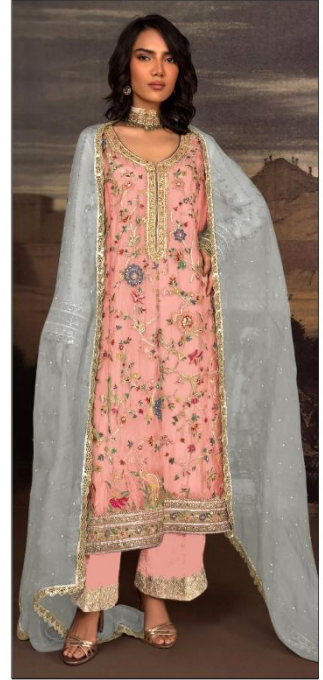

TOP - ORGANZA WITH EMBROIDERY WORK  
HAND WORK  
BOTTOM - INNER/ DULL SHANTUN  
DUPATTA - ORGANZA WITH MOTI WORK

D.No.154 A

D.No.154 B

D.No.154 C

D.No.154 D

*Serena*<sup>®</sup>  
Pakistani Suit

A BRAND BY  MEGA EXPORT

**S - 154 B**

TOP - ORGANZA WITH EMBROIDERY WORK  
HAND WORK  
BOTTOM - INNER/ DULL SHANTUN  
DUPATTA - ORGANZA WITH MOTI WORK

*Serena*<sup>®</sup>  
Pakistani Suit

A BRAND BY  MEGA EXPORT

**S - 154 D**

TOP - ORGANZA WITH EMBROIDERY WORK  
HAND WORK  
BOTTOM - INNER/ DULL SHANTUN  
DUPATTA - ORGANZA WITH MOTI WORK

**S - 154 A**

TOP - ORGANZA WITH EMBROIDERY WORK  
HAND WORK  
BOTTOM - INNER/ DULL SHANTUN  
DUPATTA - ORGANZA WITH MOTI WORK

*Serena*<sup>®</sup>  
Pakistani Suit

A BRAND BY  MEGA EXPORT

**S - 154 C**

TOP - ORGANZA WITH EMBROIDERY WORK  
HAND WORK  
BOTTOM - INNER/ DULL SHANTUN  
DUPATTA - ORGANZA WITH MOTI WORK