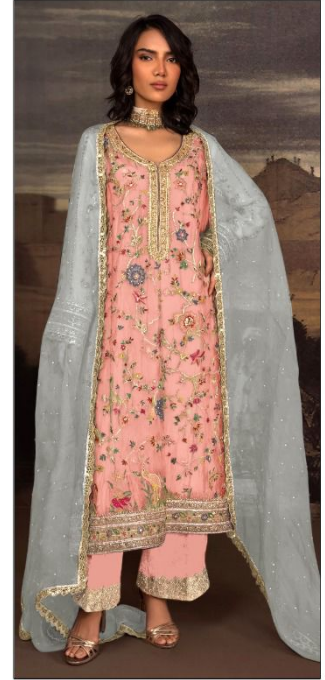

TOP - ORGANZA WITH EMBROIDERY WORK
HAND WORK
BOTTOM - INNER/ DULL SHANTUN
DUPATTA - ORGANZA WITH MOTI WORK

D.No.154 D