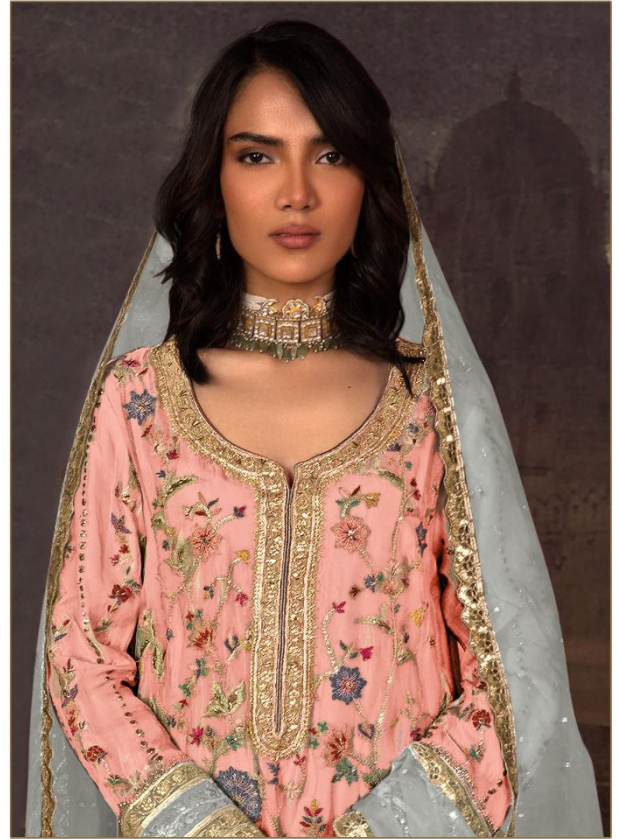

TOP - ORGANZA WITH EMBROIDERY WORK  
HAND WORK  
BOTTOM - INNER/ DULL SHANTUN  
DUPATTA - ORGANZA WITH MOTI WORK

D.No.154 A

D.No.154 B

D.No.154 C

D.No.154 D

*Serena*<sup>®</sup>  
Pakistani Suit

A BRAND BY  MEGA EXPORT

**S - 154 B**

TOP - ORGANZA WITH EMBROIDERY WORK  
HAND WORK  
BOTTOM - INNER/ DULL SHANTUN  
DUPATTA - ORGANZA WITH MOTI WORK

*Serena*<sup>®</sup>  
Pakistani Suit

A BRAND BY  MEGA EXPORT

**S - 154 D**

TOP - ORGANZA WITH EMBROIDERY WORK  
HAND WORK  
BOTTOM - INNER/ DULL SHANTUN  
DUPATTA - ORGANZA WITH MOTI WORK