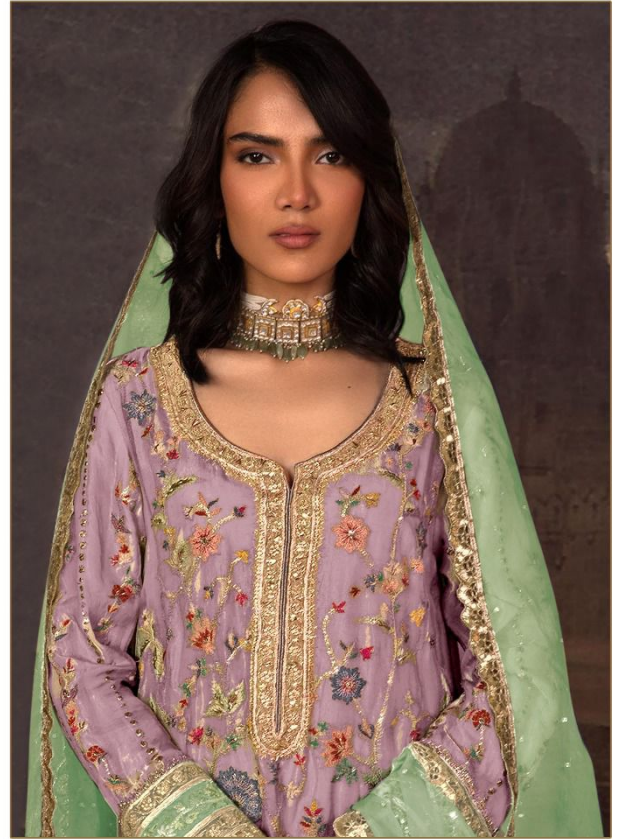

TOP - ORGANZA WITH EMBROIDERY WORK  
HAND WORK  
BOTTOM - INNER/ DULL SHANTUN  
DUPATTA - ORGANZA WITH MOTI WORK

D.No.154 A

D.No.154 B

D.No.154 C

D.No.154 D

*Serena*<sup>®</sup>  
Pakistani Suit

A BRAND BY  MEGA EXPORT

**S - 154 B**

TOP - ORGANZA WITH EMBROIDERY WORK  
HAND WORK  
BOTTOM - INNER/ DULL SHANTUN  
DUPATTA - ORGANZA WITH MOTI WORK

*Serena*<sup>®</sup>  
Pakistani Suit

A BRAND BY  MEGA EXPORT

**S - 154 D**

TOP - ORGANZA WITH EMBROIDERY WORK  
HAND WORK  
BOTTOM - INNER/ DULL SHANTUN  
DUPATTA - ORGANZA WITH MOTI WORK

**S - 154 A**

TOP - ORGANZA WITH EMBROIDERY WORK  
HAND WORK  
BOTTOM - INNER/ DULL SHANTUN  
DUPATTA - ORGANZA WITH MOTI WORK

*Serena*<sup>®</sup>  
Pakistani Suit

A BRAND BY  MEGA EXPORT

**S - 154 C**

TOP - ORGANZA WITH EMBROIDERY WORK  
HAND WORK  
BOTTOM - INNER/ DULL SHANTUN  
DUPATTA - ORGANZA WITH MOTI WORK