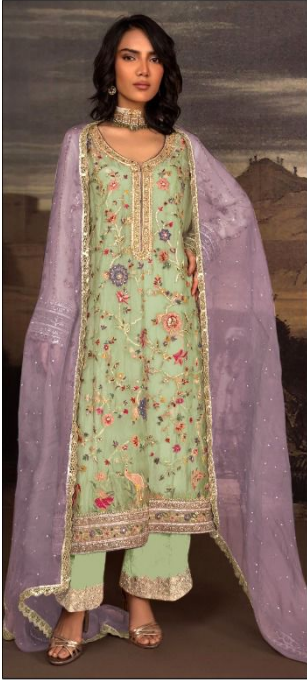

TOP - ORGANZA WITH EMBROIDERY WORK
HAND WORK
BOTTOM - INNER/ DULL SHANTUN
DUPATTA - ORGANZA WITH MOTI WORK

D.No.154 A