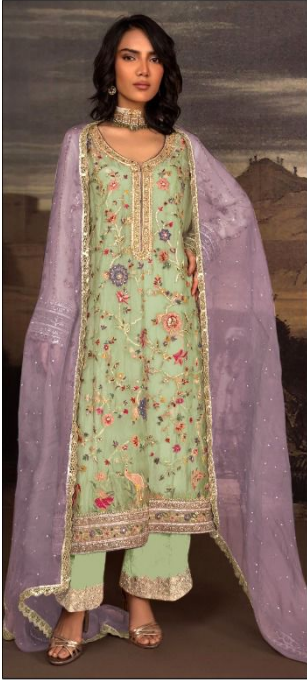

TOP - ORGANZA WITH EMBROIDERY WORK  
HAND WORK  
BOTTOM - INNER/ DULL SHANTUN  
DUPATTA - ORGANZA WITH MOTI WORK

D.No.154 A

D.No.154 B

D.No.154 C

D.No.154 D

*Serena*<sup>®</sup>  
Pakistani Suit

A BRAND BY  MEGA EXPORT

**S - 154 B**

TOP - ORGANZA WITH EMBROIDERY WORK  
HAND WORK  
BOTTOM - INNER/ DULL SHANTUN  
DUPATTA - ORGANZA WITH MOTI WORK

*Serena*<sup>®</sup>  
Pakistani Suit

A BRAND BY  MEGA EXPORT

**S - 154 D**

TOP - ORGANZA WITH EMBROIDERY WORK  
HAND WORK  
BOTTOM - INNER/ DULL SHANTUN  
DUPATTA - ORGANZA WITH MOTI WORK

**S - 154 A**

TOP - ORGANZA WITH EMBROIDERY WORK  
HAND WORK  
BOTTOM - INNER/ DULL SHANTUN  
DUPATTA - ORGANZA WITH MOTI WORK

*Serena*<sup>®</sup>  
Pakistani Suit

A BRAND BY  MEGA EXPORT

**S - 154 C**

TOP - ORGANZA WITH EMBROIDERY WORK  
HAND WORK  
BOTTOM - INNER/ DULL SHANTUN  
DUPATTA - ORGANZA WITH MOTI WORK