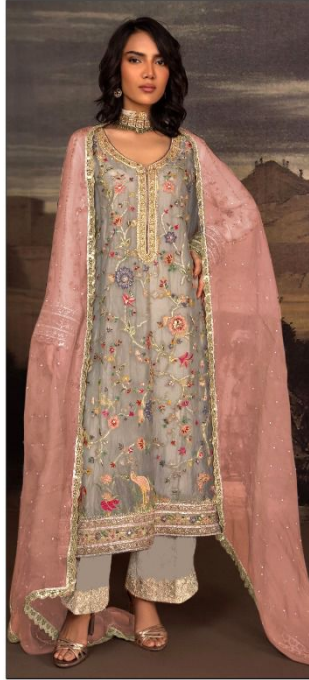

TOP - ORGANZA WITH EMBROIDERY WORK
HAND WORK
BOTTOM - INNER/ DULL SHANTUN
DUPATTA - ORGANZA WITH MOTI WORK

D.No.154 B