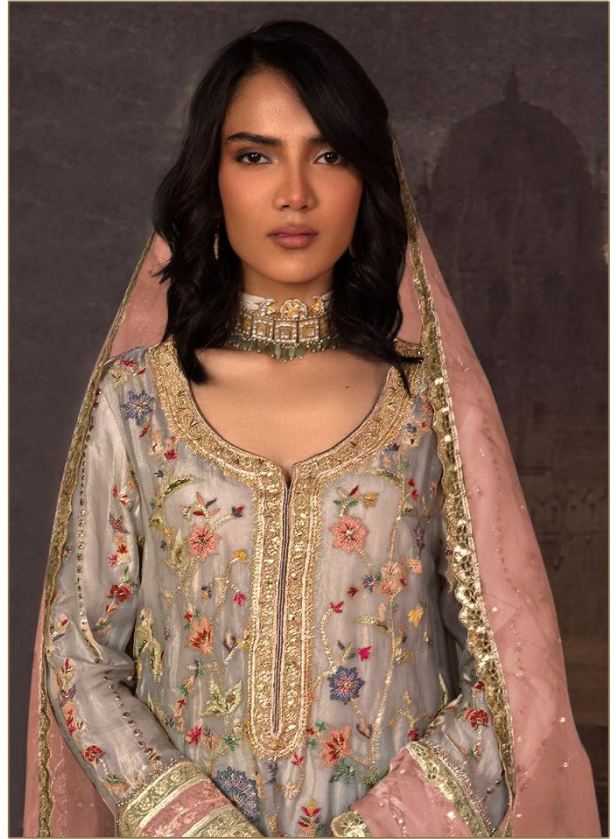

TOP - ORGANZA WITH EMBROIDERY WORK  
HAND WORK  
BOTTOM - INNER/ DULL SHANTUN  
DUPATTA - ORGANZA WITH MOTI WORK

D.No.154 A

D.No.154 B

D.No.154 C

D.No.154 D

*Serena*<sup>®</sup>  
Pakistani Suit

A BRAND BY  MEGA EXPORT

**S - 154 B**

TOP - ORGANZA WITH EMBROIDERY WORK  
HAND WORK  
BOTTOM - INNER/ DULL SHANTUN  
DUPATTA - ORGANZA WITH MOTI WORK

*Serena*<sup>®</sup>  
Pakistani Suit

A BRAND BY  MEGA EXPORT

**S - 154 D**

TOP - ORGANZA WITH EMBROIDERY WORK  
HAND WORK  
BOTTOM - INNER/ DULL SHANTUN  
DUPATTA - ORGANZA WITH MOTI WORK

**S - 154 A**

TOP - ORGANZA WITH EMBROIDERY WORK  
HAND WORK  
BOTTOM - INNER/ DULL SHANTUN  
DUPATTA - ORGANZA WITH MOTI WORK

*Serena*<sup>®</sup>  
Pakistani Suit

A BRAND BY  MEGA EXPORT

**S - 154 C**

TOP - ORGANZA WITH EMBROIDERY WORK  
HAND WORK  
BOTTOM - INNER/ DULL SHANTUN  
DUPATTA - ORGANZA WITH MOTI WORK