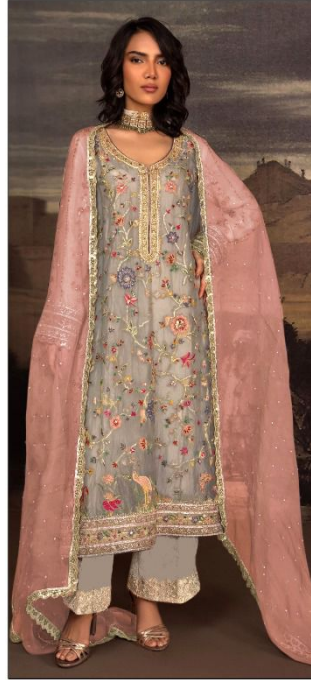

TOP - ORGANZA WITH EMBROIDERY WORK  
HAND WORK  
BOTTOM - INNER/ DULL SHANTUN  
DUPATTA - ORGANZA WITH MOTI WORK

D.No.154 A

D.No.154 B

D.No.154 C

D.No.154 D

*Serena*<sup>®</sup>  
Pakistani Suit

A BRAND BY  MEGA EXPORT

**S - 154 B**

TOP - ORGANZA WITH EMBROIDERY WORK  
HAND WORK  
BOTTOM - INNER/ DULL SHANTUN  
DUPATTA - ORGANZA WITH MOTI WORK

*Serena*<sup>®</sup>  
Pakistani Suit

A BRAND BY  MEGA EXPORT

**S - 154 D**

TOP - ORGANZA WITH EMBROIDERY WORK  
HAND WORK  
BOTTOM - INNER/ DULL SHANTUN  
DUPATTA - ORGANZA WITH MOTI WORK

**S - 154 A**

TOP - ORGANZA WITH EMBROIDERY WORK  
HAND WORK  
BOTTOM - INNER/ DULL SHANTUN  
DUPATTA - ORGANZA WITH MOTI WORK

*Serena*<sup>®</sup>  
Pakistani Suit

A BRAND BY  MEGA EXPORT

**S - 154 C**

TOP - ORGANZA WITH EMBROIDERY WORK  
HAND WORK  
BOTTOM - INNER/ DULL SHANTUN  
DUPATTA - ORGANZA WITH MOTI WORK