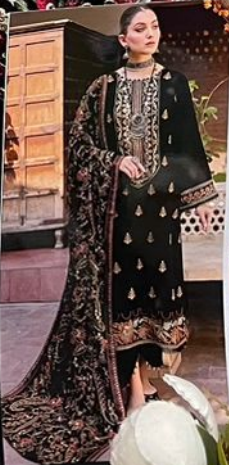

Sereno
A PRODUCT OF
MEGMA EXPORT
D.NO.113 D

Sereno
A PRODUCT OF
MEGMA EXPORT