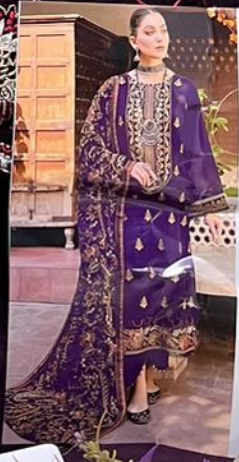

Serina
A PRODUCT OF
REGINA
D.NO.113 B

TOP - FOX GEORGES
BOTTOM - FOX GEORGES

Serina
A PRODUCT OF
REGINA