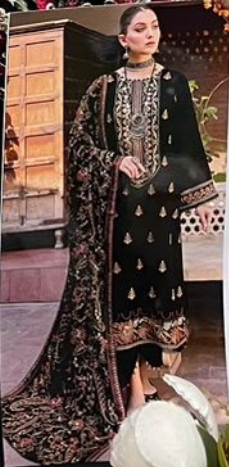

Sereno
A PRODUCT OF
MEGHA EXPORT
D.NO.113 D

Sereno
A PRODUCT OF
MEGHA EXPORT