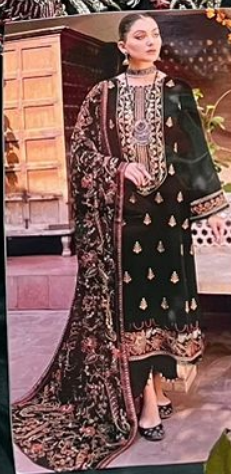

Serene
MEHNA EMBROIDERY
D.NO.113 C

Serene
A PROMISE TO
MEHNA EMBROIDERY