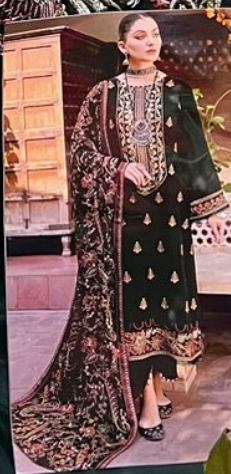

Serene
MEHMA EXPORT
D.NO.113 C

Serene
A MEMBER OF
MEHMA EXPORT