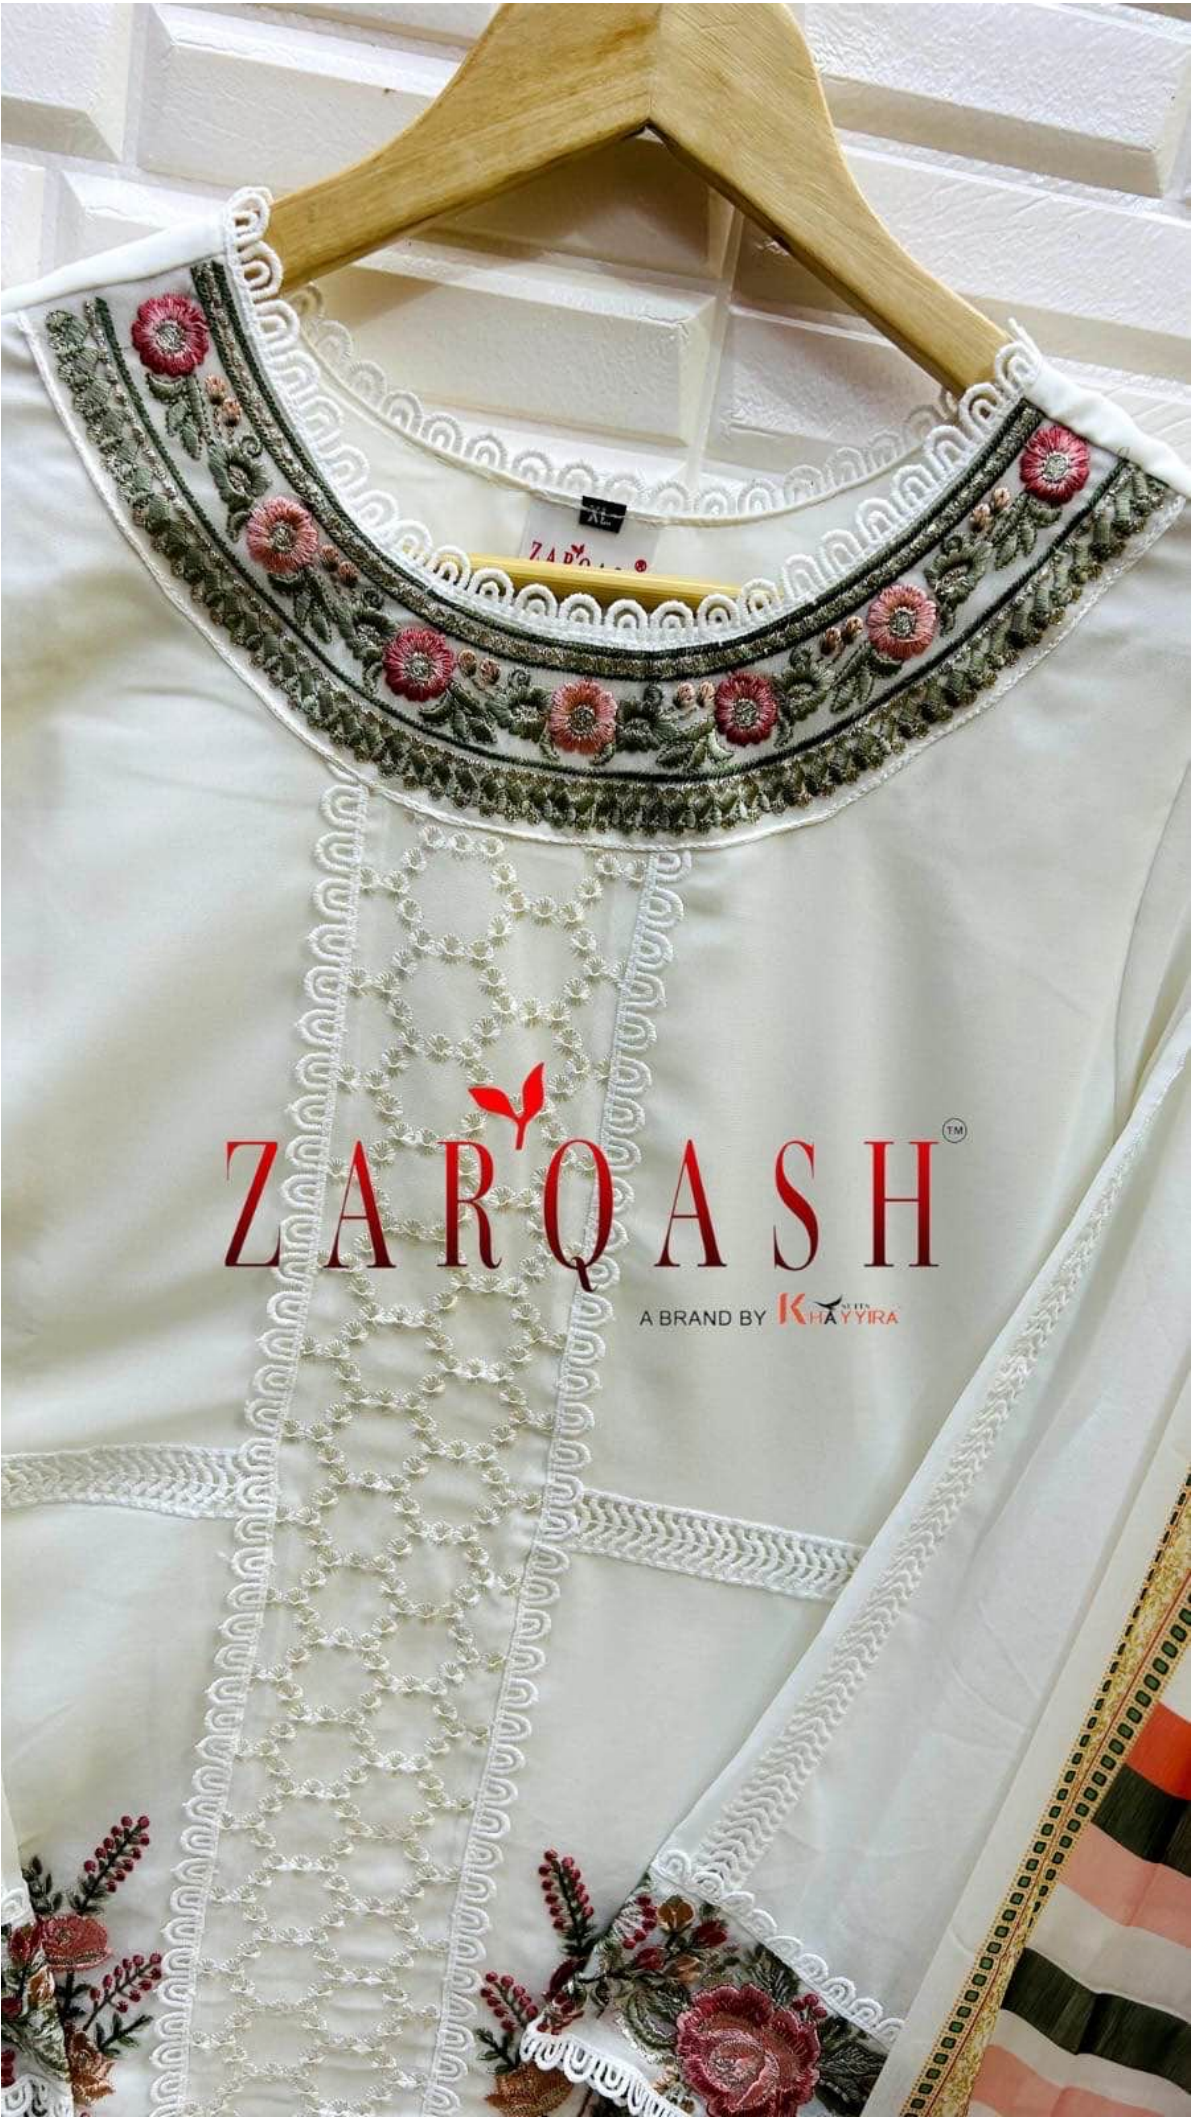

ZARQASH^{TM}

A BRAND BY KHAYYIRA