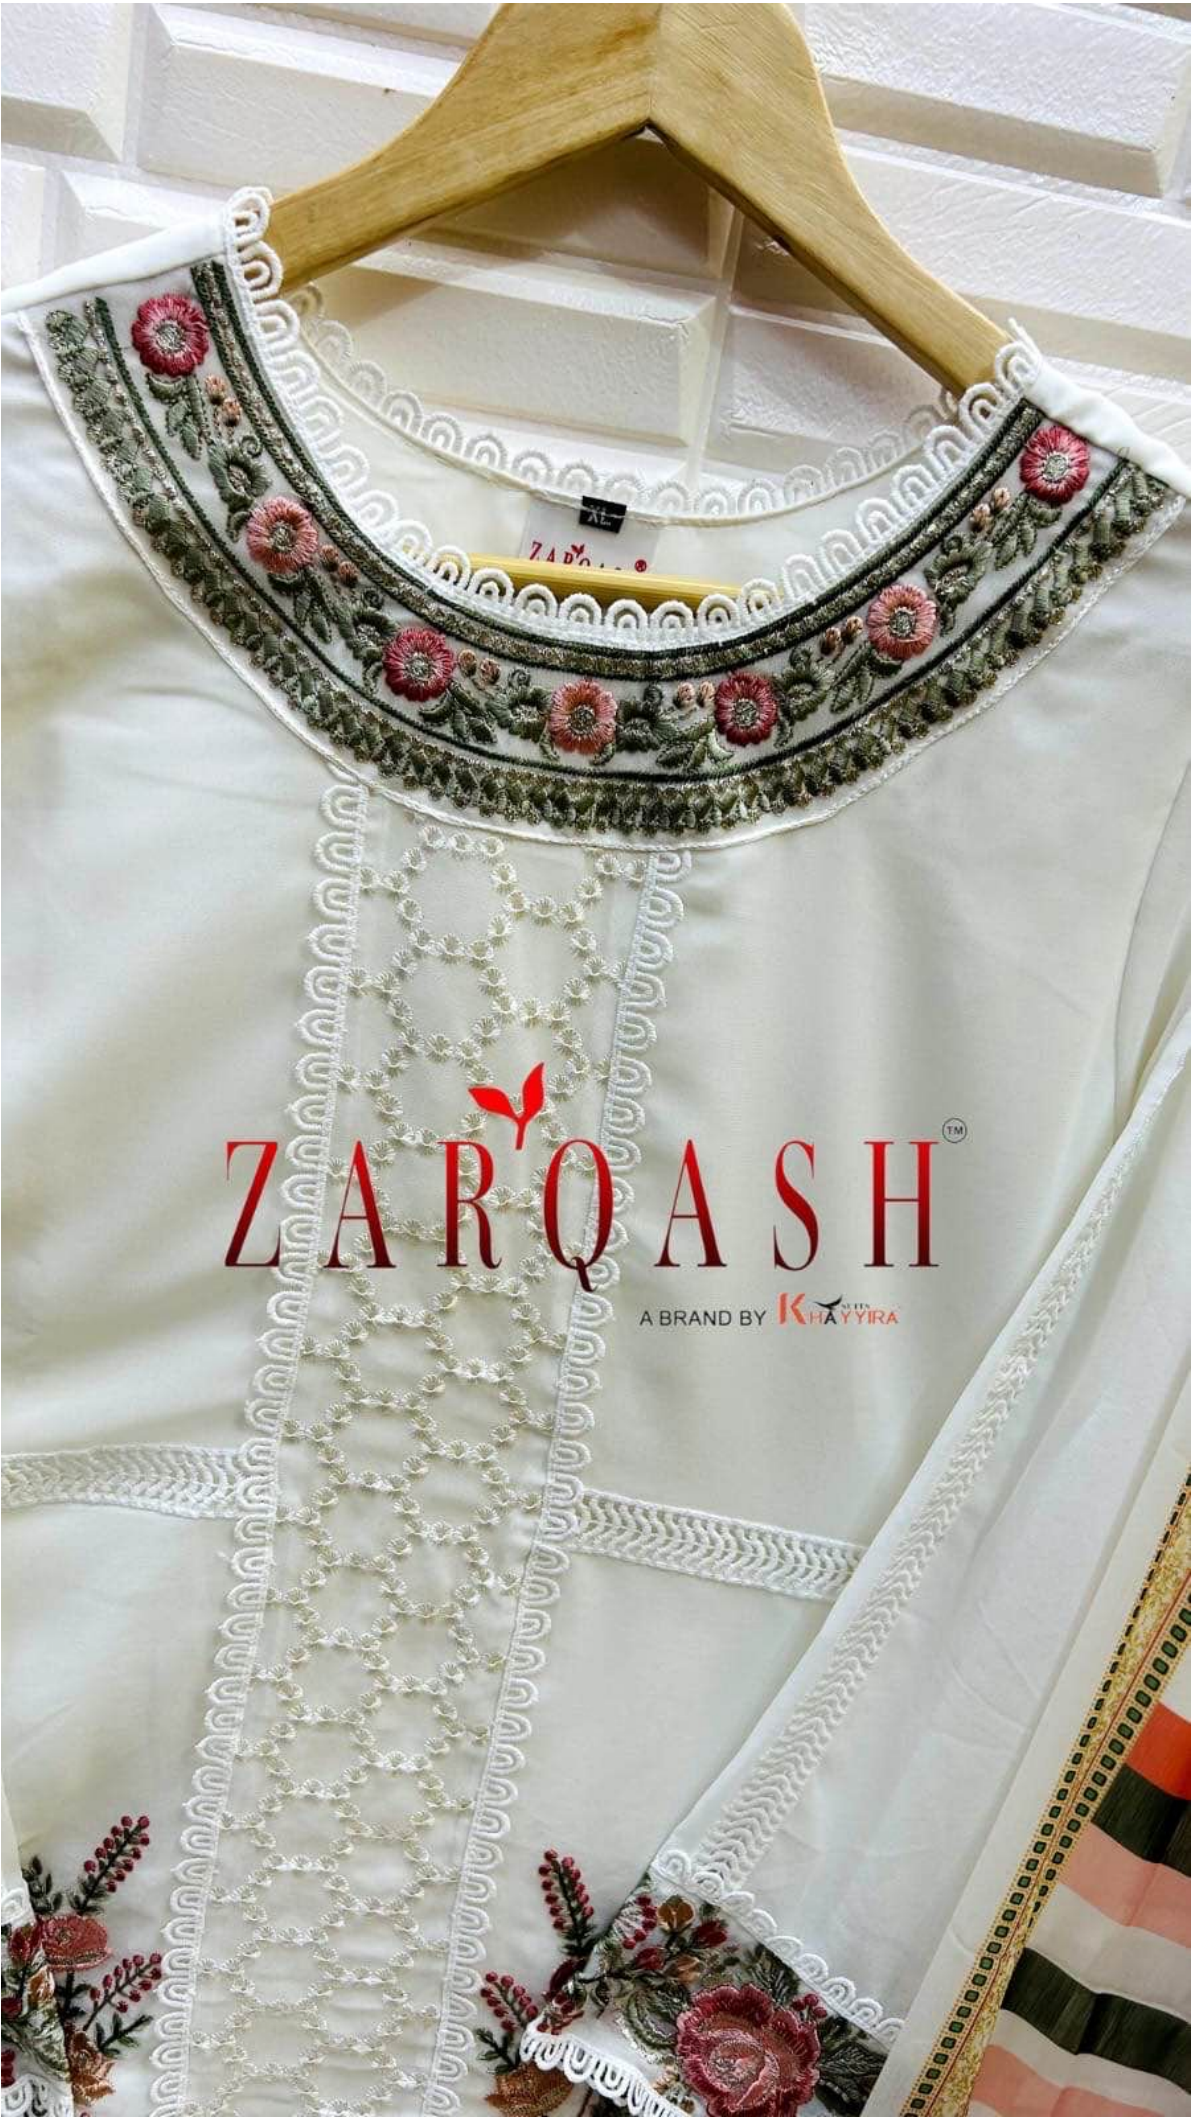

**-:PANT:-**  
Heavy Reyon Lycra  
Strachable

**-:INNER:-**  
Heavy Santoon

**-:DUPATTA:-**  
Chiffon Digital Print

ZARQASHI

Z-146-A

ZARQASH®  
A BRAND BY K&T Text

FASHION

SIZE  
XL-XXL

-:TOP:-  
Fox Georgette  
Embroidery

-:PANT:-  
Heavy Reyon Lycra  
Strachable

-:INNER:-  
Heavy Santoon

-:DUPATTA:-  
Chiffon Digital Print