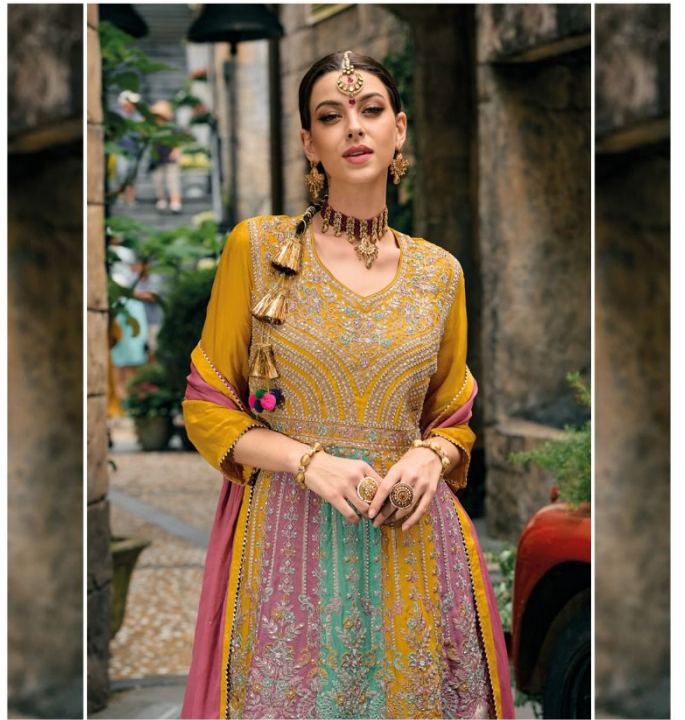

leba® lifestyle

Barbie

leba® lifestyle

Barbie

CODE: 1608

EBA || 1608

EBA || 1609

leba® lifestyle

Barbie

CODE: 1609