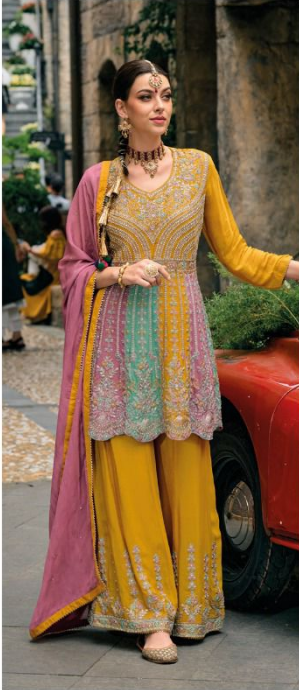

leba® lifestyle

Barbie

leba® lifestyle

Barbie

CODE: 1608

EBA || 1608

EBA || 1609

leba® lifestyle

Barbie

CODE: 1609