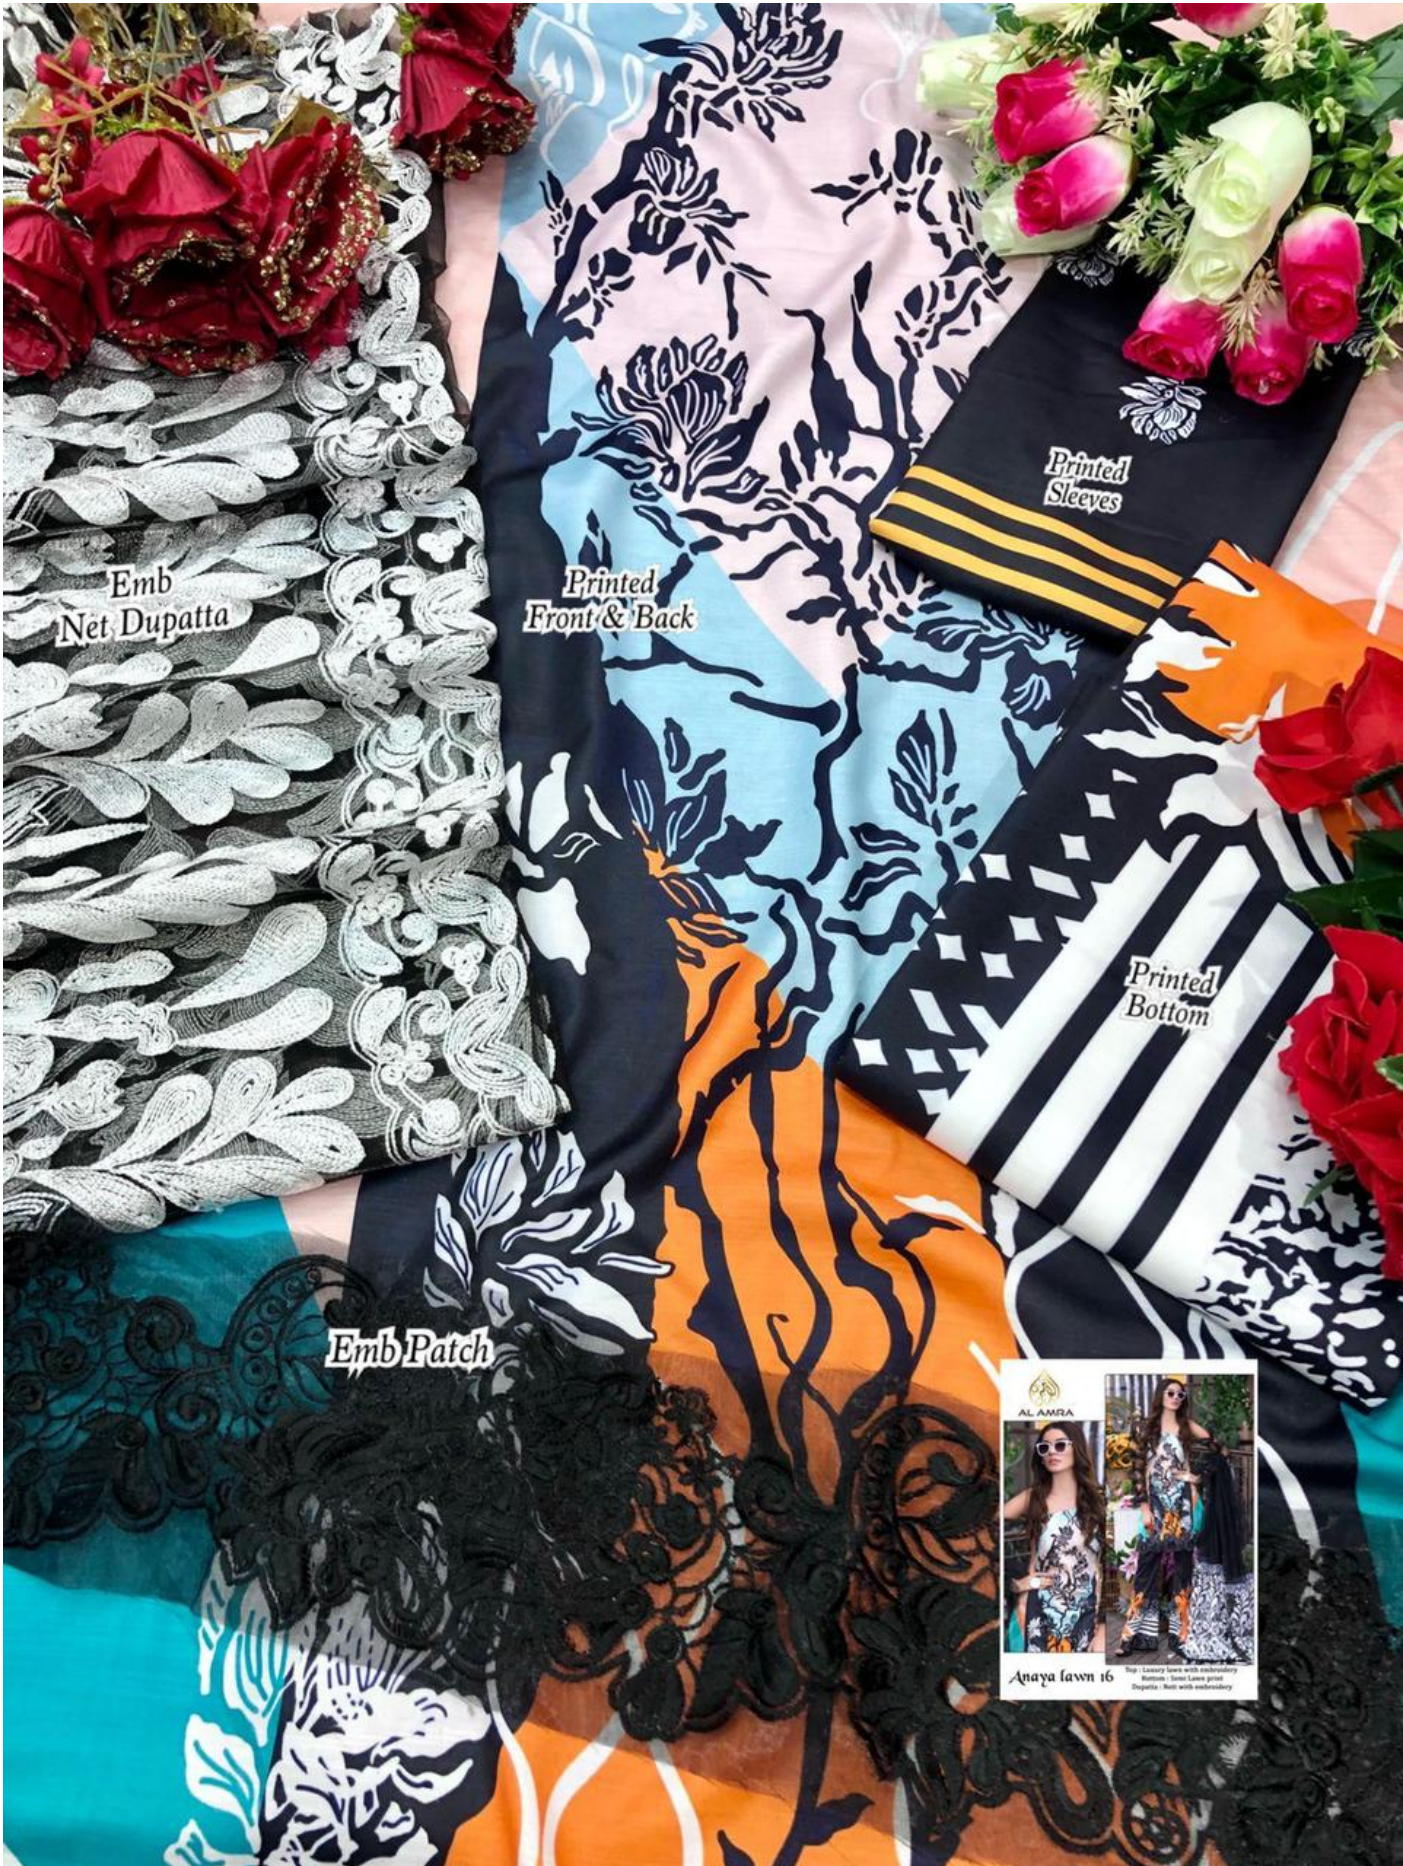

Emb
Net Dupatta

Printed
Front & Back

Printed
Sleeves

Printed
Bottom

Emb Patch