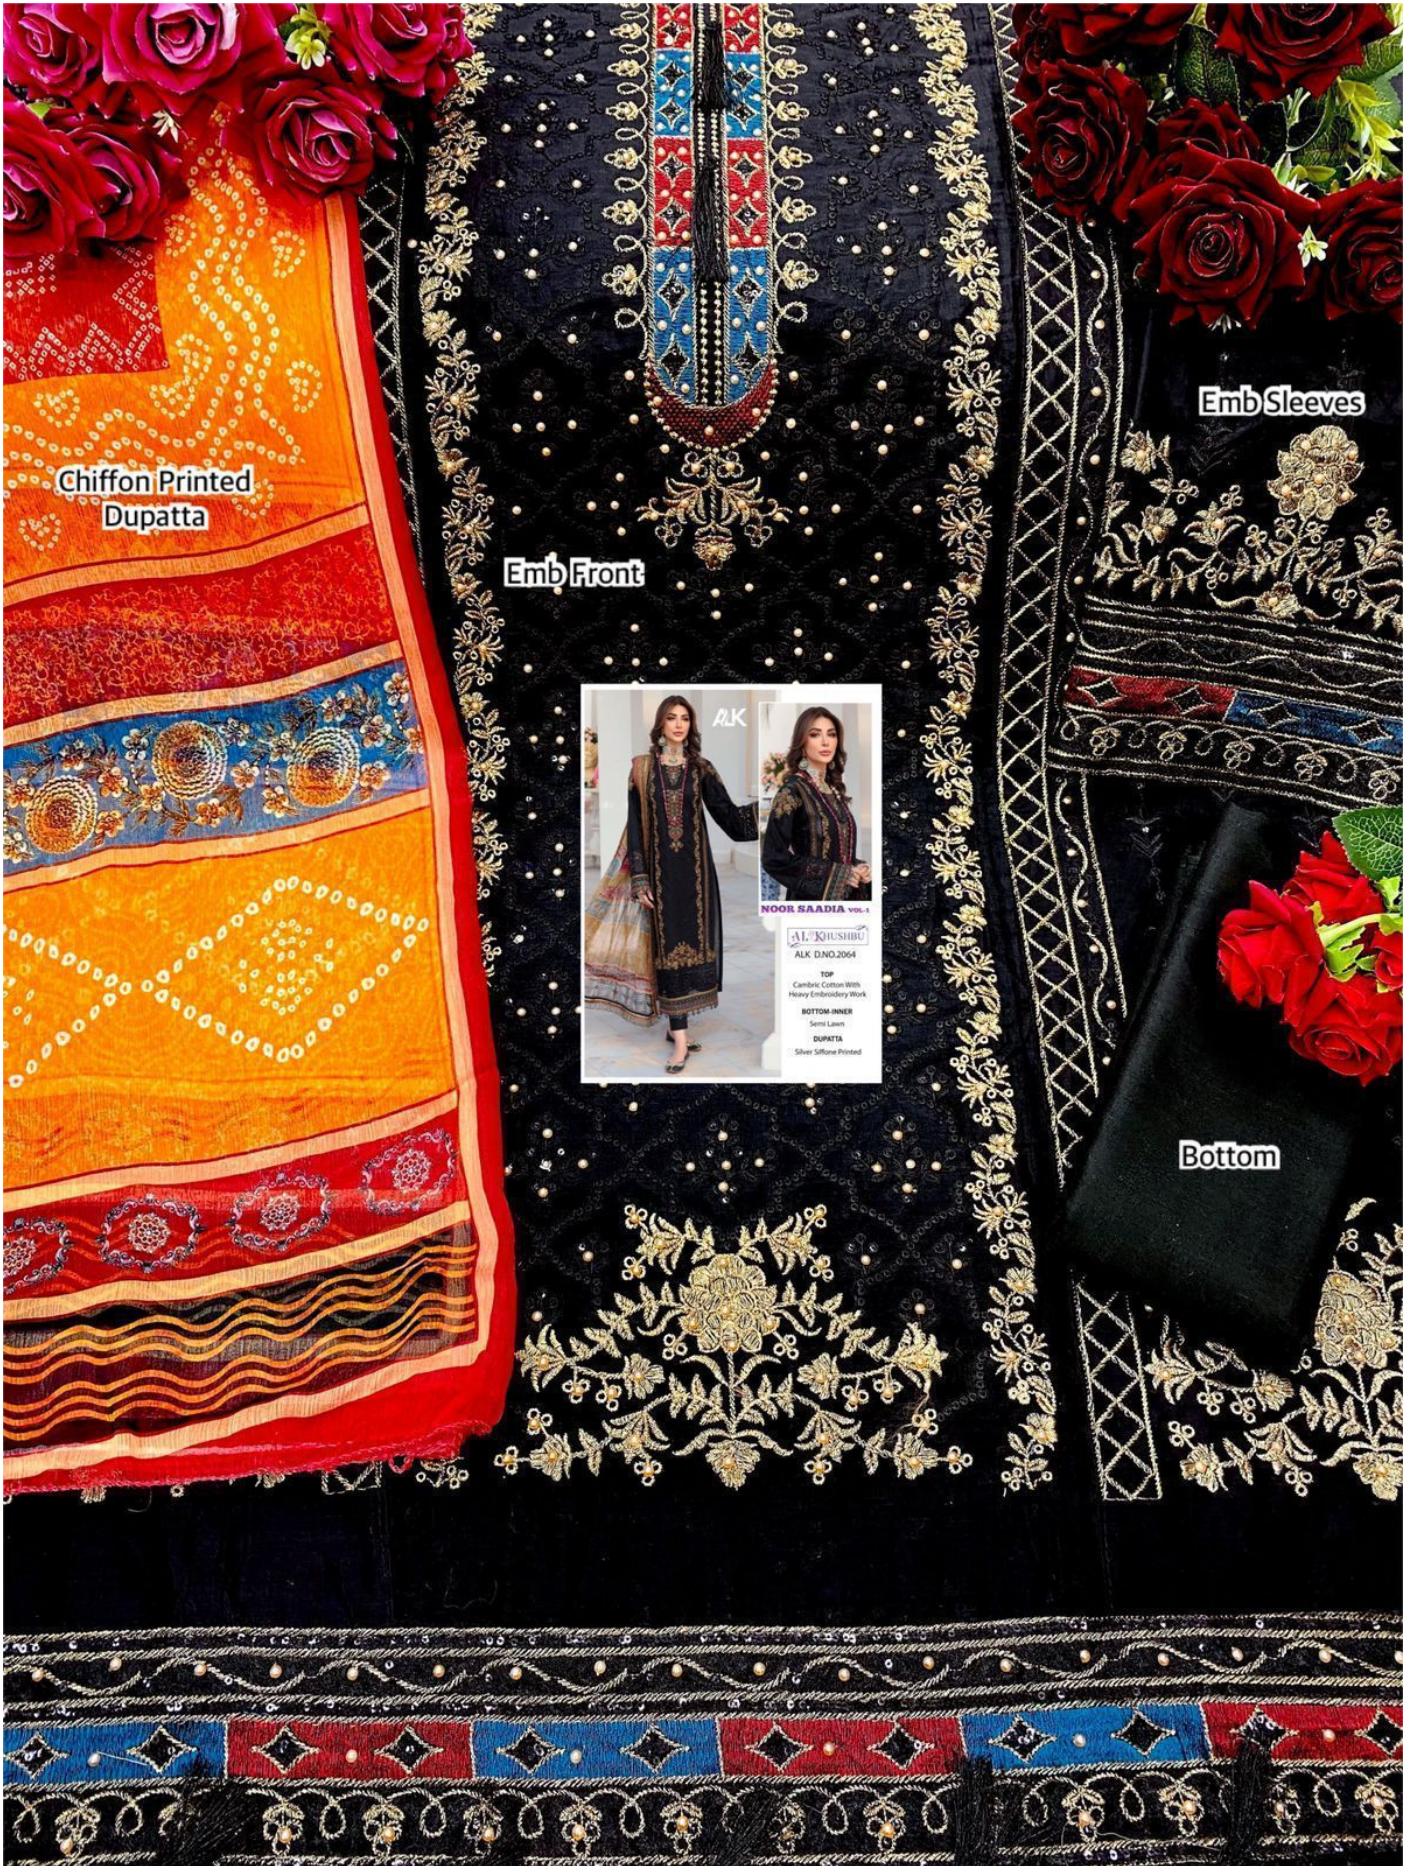

**NOOR SAADIA VOL-1**

**AL KHUSHBU**

ALK D.NO.2064

**TOP**

Cambric Cotton With  
Heavy Embroidery Work

**BOTTOM-INNER**

Semi Lawn

**DUPATTA**

Silver Siffone Printed

**NOOR SAADIA VOL-1**

**AL KHUSHBU**

ALK D.NO.2064

**TOP**

Cambric Cotton With  
Heavy Embroidery Work

**BOTTOM-INNER**

Semi Lawn

**DUPATTA**

Silver Siffone Printed

ALK

**NOOR SAADIA VOL-1**

AL KHUSHBU

ALK D.NO.2064

**TOP**

Cambric Cotton With  
Heavy Embroidery Work

**BOTTOM-INNER**

Semi Lawn

**DUPATTA**

Silver Siffone Printed

Chiffon Printed  
Dupatta

Emb Front

Emb Sleeves

Bottom