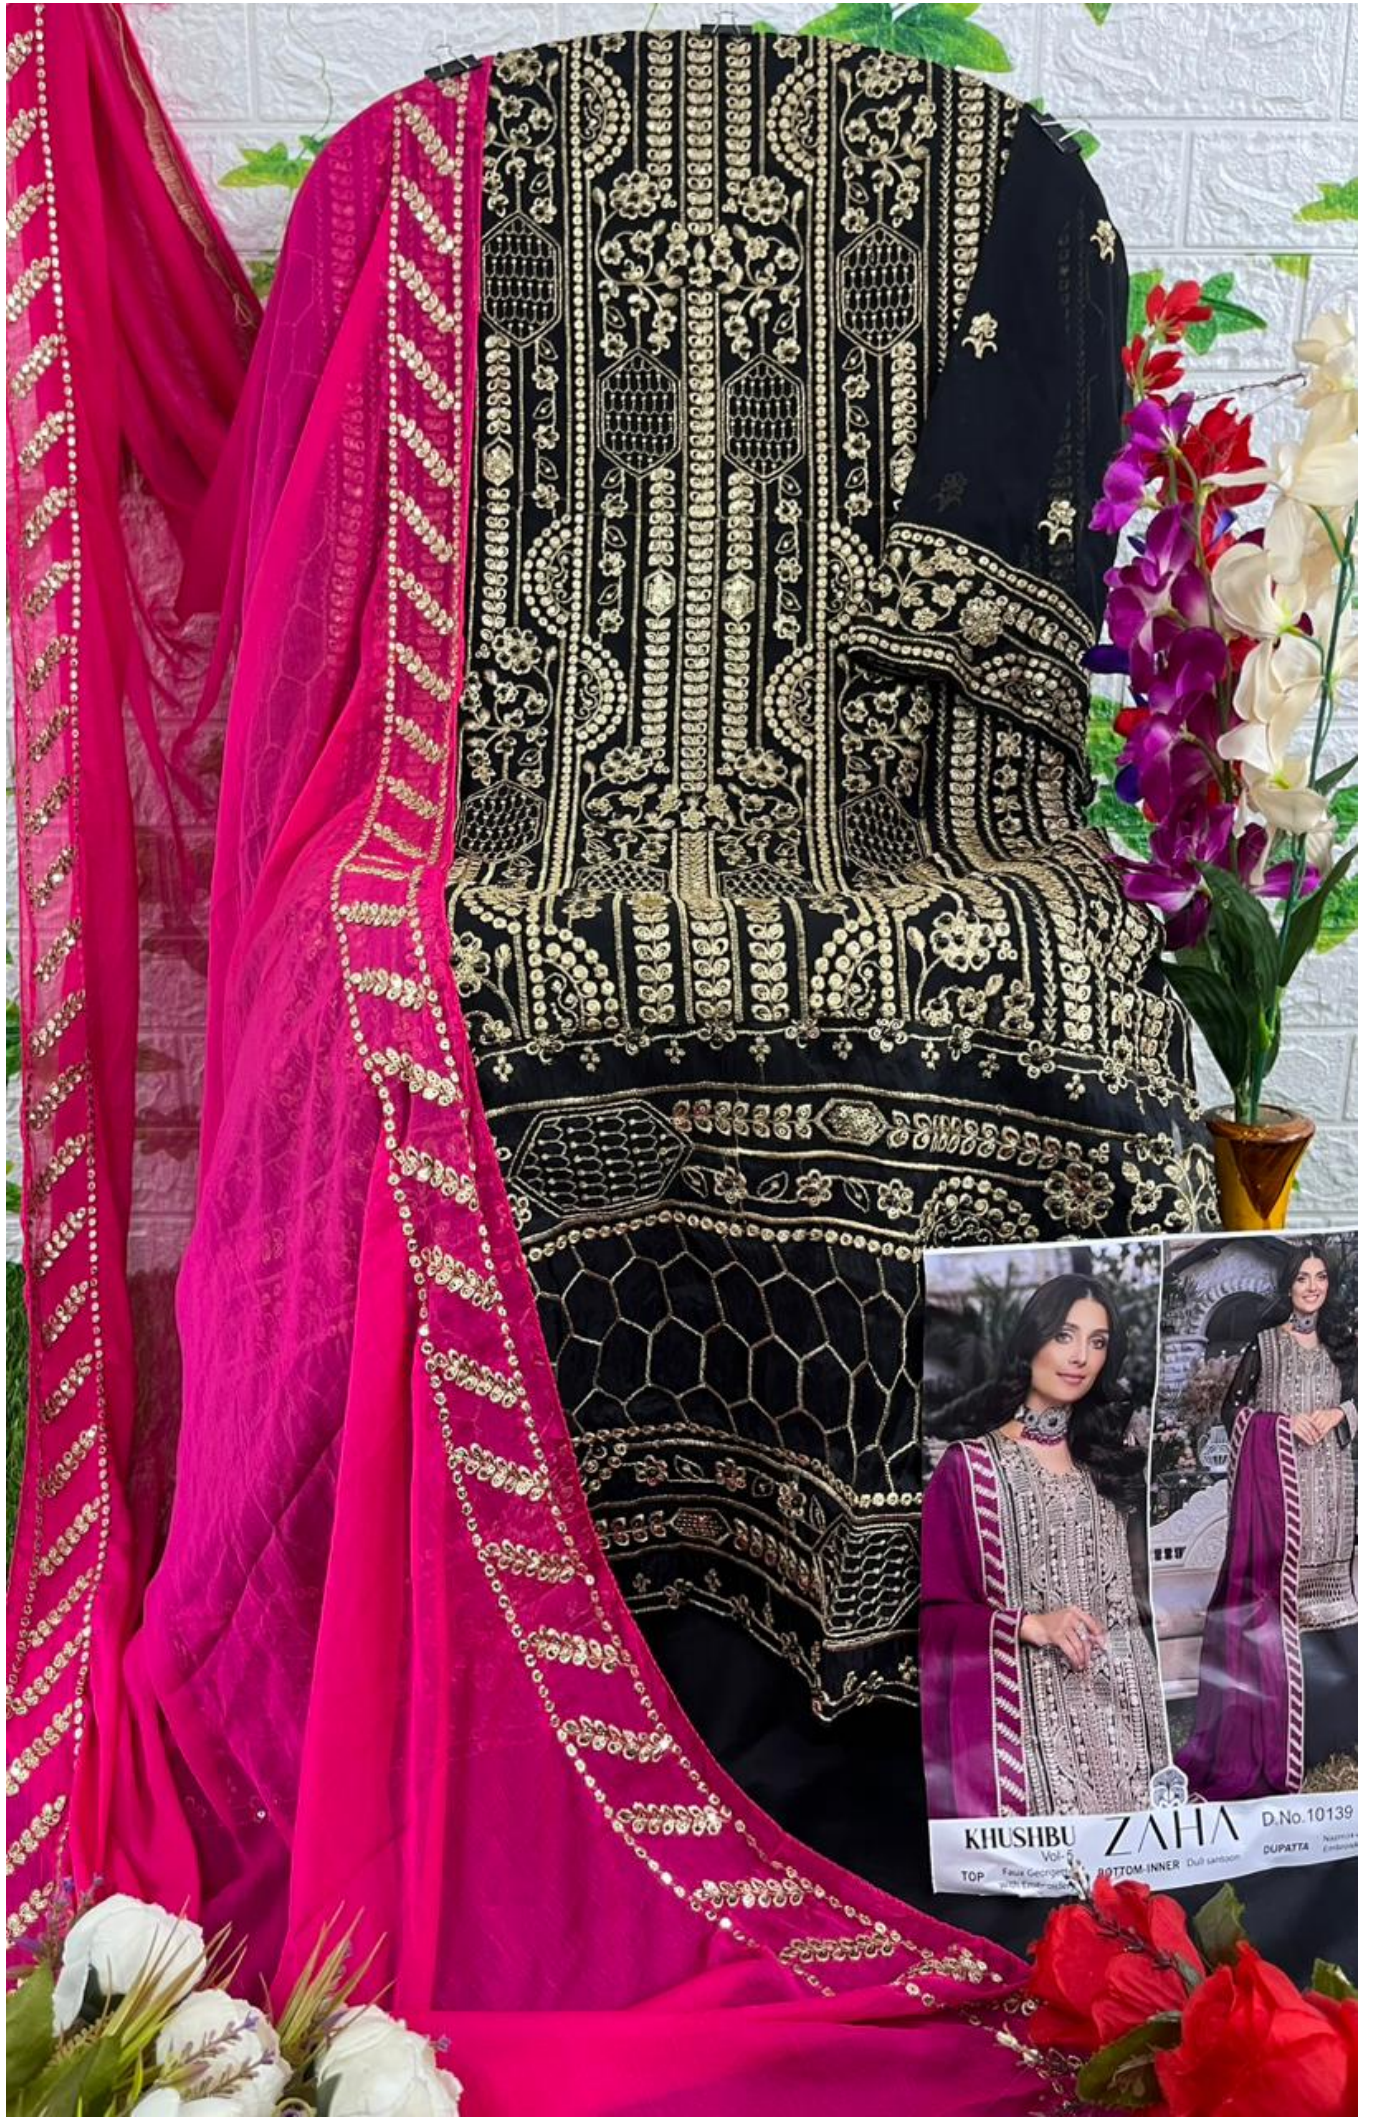

KHUSHBU Vol-5
TOP Faux Georgette with Embroidery BOTTOM No.10137