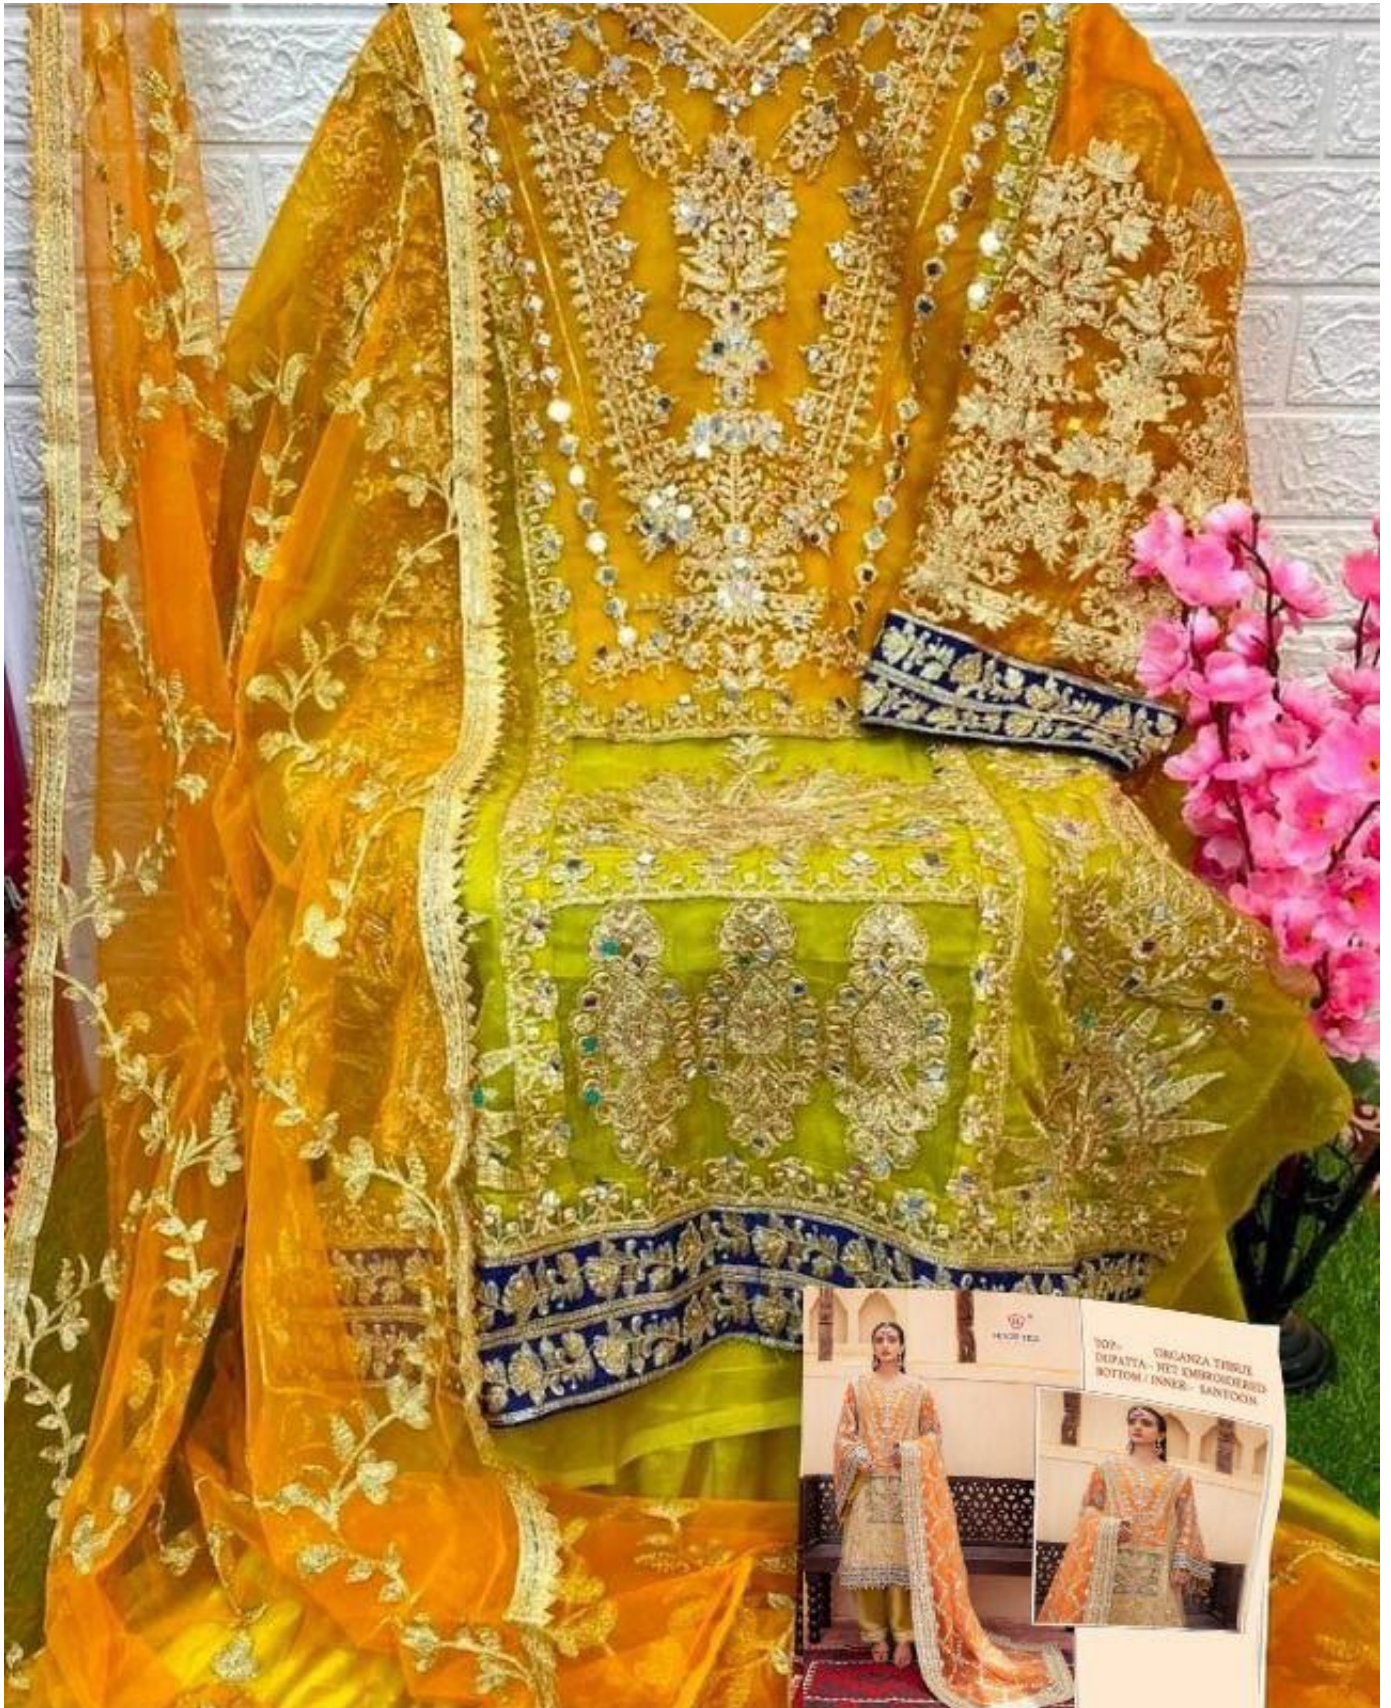

HOOR TEX
Hoor The Fashion Store

TOP:- ORGANZA TISSUE
DUPATTA:- NET EMBROIDERED
BOTTOM / INNER:- SANTOON

H-48

HOOR TEX
Hoor The Fashion Store

TOP:- ORGANZA TISSUE
DUPATTA:- NET EMBROIDERED
BOTTOM / INNER:- SANTOON

H-48

TOP - ORGANZA TRICOTE
DUPATTA - NET EMBROIDERED
BOTTOM / INNER - SANTOON

HOOR TEX
Hoor The Fashion Store

TOP:- ORGANZA TISSUE
DUPATTA:- NET EMBROIDERED
BOTTOM / INNER:- SANTOON

H-48