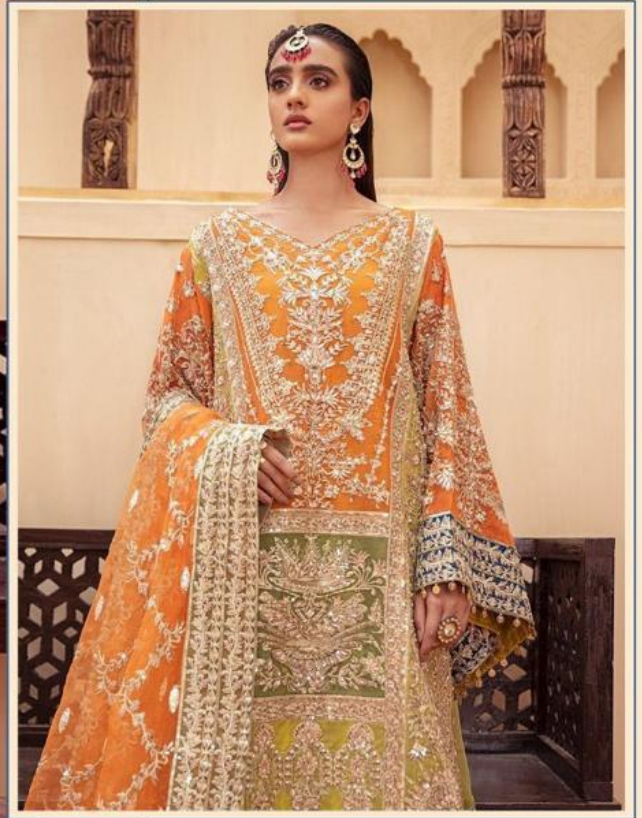

HOOR TEX
Hoor The Fashion Store

TOP:- ORGANZA TISSUE
DUPATTA:- NET EMBROIDERED
BOTTOM / INNER:- SANTOON

H-48

HOOR TEX
Hoor The Fashion Store

TOP:- ORGANZA TISSUE
DUPATTA:- NET EMBROIDERED
BOTTOM / INNER:- SANTOON

H-48

TOP - ORGANZA TRICOTE
DUPATTA - NET EMBROIDERED
BOTTOM / INNER - SANTOON

HOOR TEX
Hoor The Fashion Store

TOP:- ORGANZA TISSUE
DUPATTA:- NET EMBROIDERED
BOTTOM / INNER:- SANTOON

H-48