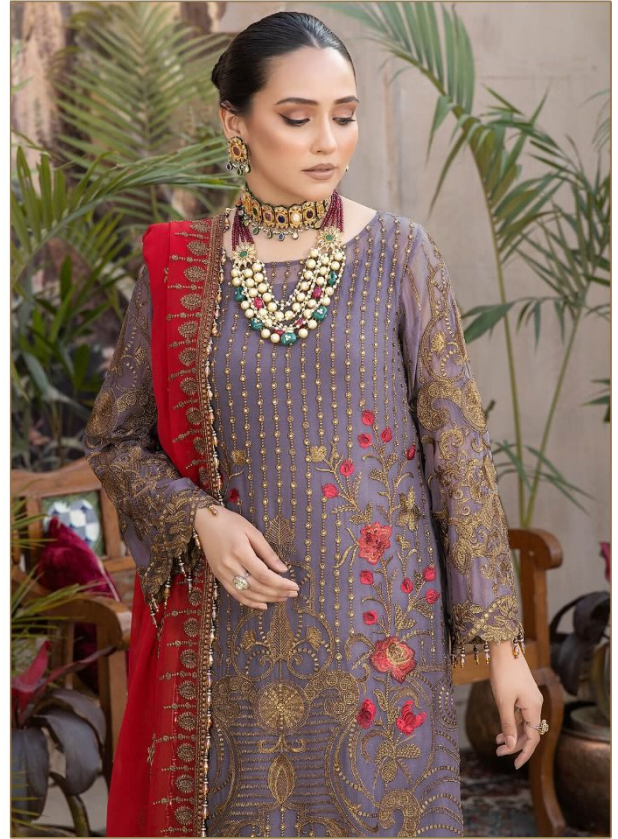

Serena[®]
Pakistani Suit

A BRAND BY MEGHA EXPORT

S - 141

TOP - FOX GEORGETTE HEAVY EMBROIDERED
INNER BOTTOM - HEAVY SANTOON
WITH EMB PATCH
DUPATTA - NAZNEEN HEAVY EMBROIDERED

Serena[®]
Pakistani Suit

A BRAND BY  MEGHA EXPORT

S - 141

TOP - FOX GEORGETTE HEAVY EMBROIDERED
INNER BOTTOM - HEAVY SANTOON
WITH EMB PATCH
DUPATTA - NAZNEEN HEAVY EMBROIDERED

Serena[®]
Pakistani Suit

A BRAND BY  MEGHA EXPORT

S - 141

TOP - FOX GEORGETTE HEAVY EMBROIDERED
INNER BOTTOM - HEAVY SANTOON
WITH EMB PATCH
DUPATTA - NAZNEEN HEAVY EMBROIDERED