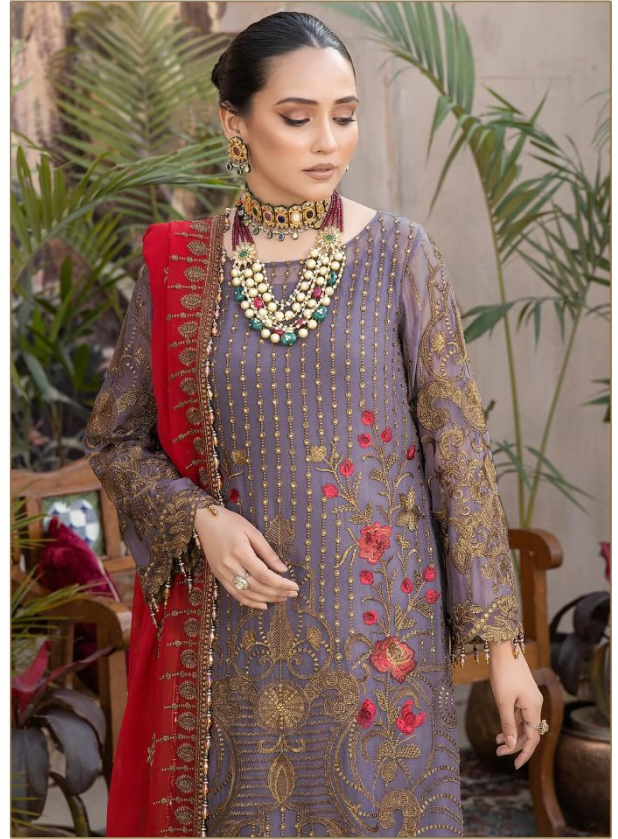

Serena[®]
Pakistani Suit

A BRAND BY  MEGHA EXPORT

S - 141

TOP - FOX GEORGETTE HEAVY EMBROIDERED
INNER BOTTOM - HEAVY SANTOON
WITH EMB PATCH
DUPATTA - NAZNEEN HEAVY EMBROIDERED

Serena[®]
Pakistani Suit

A BRAND BY  MEGHA EXPORT

S - 141

TOP - FOX GEORGETTE HEAVY EMBROIDERED
INNER BOTTOM - HEAVY SANTOON
WITH EMB PATCH
DUPATTA - NAZNEEN HEAVY EMBROIDERED

Sereno
MADE IN INDIA
S-141

TOP - FOX GEORGETTE HEAVY FUR
INNER BOTTOM
WIND UP PEE

Sereno
MADE IN INDIA

Sereno
MADE IN INDIA

Serena[®]
Pakistani Suit

A BRAND BY  MEGHA EXPORT

S - 141

TOP - FOX GEORGETTE HEAVY EMBROIDERED
INNER BOTTOM - HEAVY SANTOON
WITH EMB PATCH
DUPATTA - NAZNEEN HEAVY EMBROIDERED