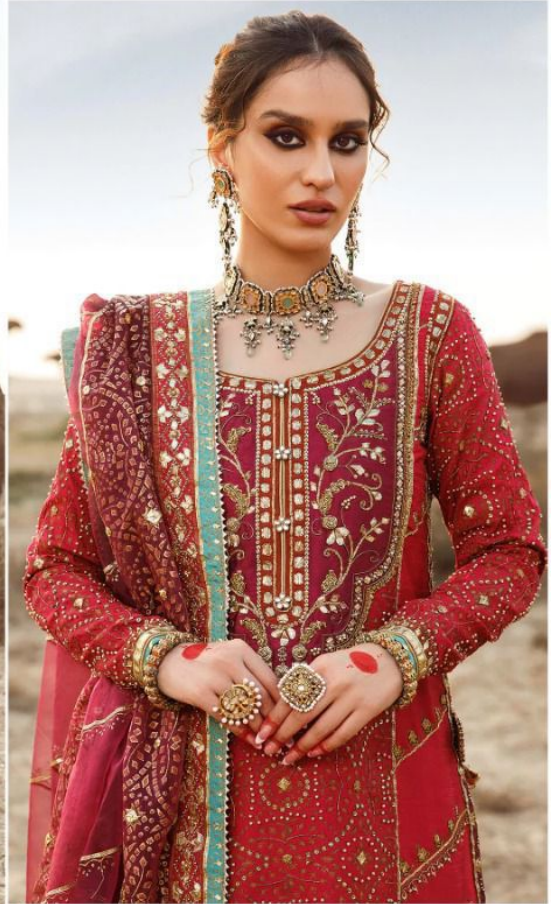

**ALK**<sup>®</sup>  
**AL KHUSHBU**<sup>®</sup>

**ALK D.No.4075**

**TOP**

Fox Georgette  
with Embroidery

**BOTTOM-INNER**

Dull santoon

**DUPATTA**

Butterfly Net With  
Heavy Embroidery

ALK  
AL KHUSHBU

ALK D.No.4075  
TOP  
Fox Georgette  
with Embroidery  
BOTTOM-INNER  
Dull santoon  
DIPATTA  
Shutter Net With  
Embroidery