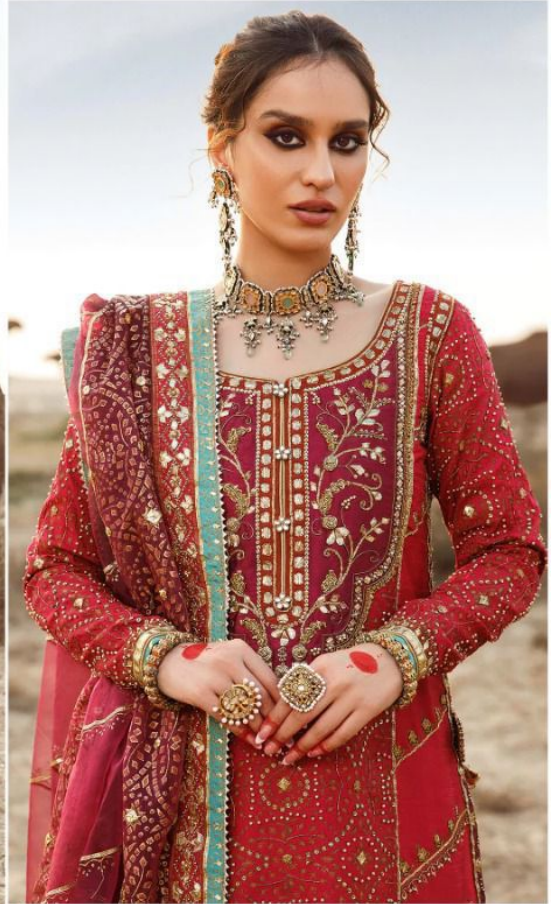

ALK[®]
AL KHUSHBU[®]

ALK D.No.4075

TOP

Fox Georgette
with Embroidery

BOTTOM-INNER

Dull santoon

DUPATTA

Butterfly Net With
Heavy Embroidery

ALK
AL KHUSHBU

ALK D.No.4075
TOP
Fox Georgette
with Embroidery
BOTTOM-INNER
Dull santoon
DIPATTA
Shutter Net With
Embroidery