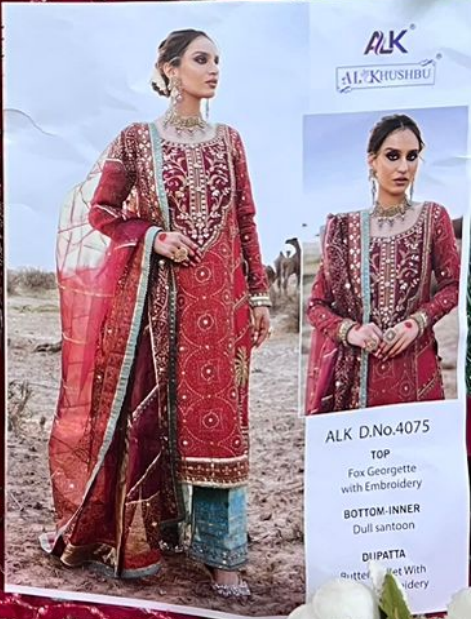

ALK[®]
AL KHUSHBU[®]

ALK D.No.4075

TOP

Fox Georgette
with Embroidery

BOTTOM-INNER

Dull santoon

DUPATTA

Butterfly Net With
Heavy Embroidery