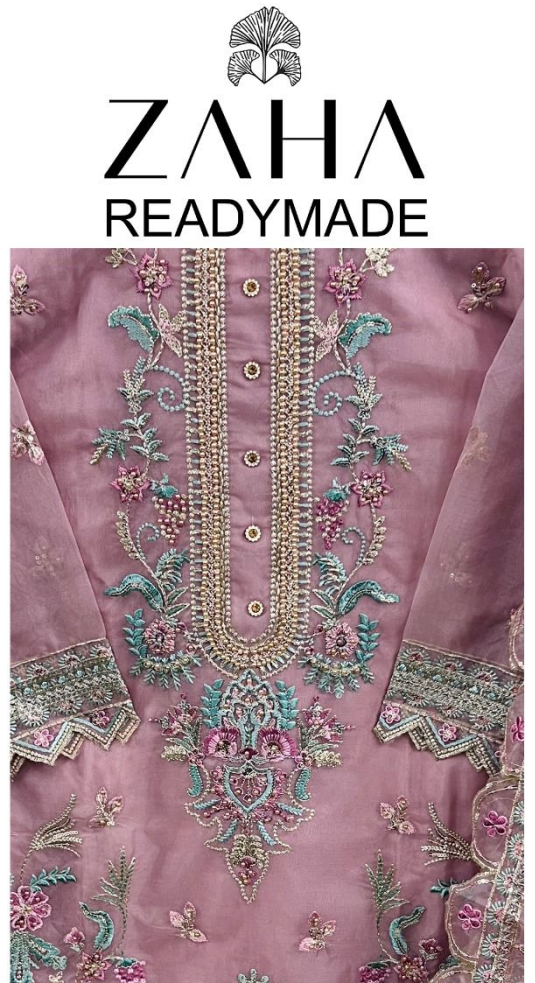

ZAHA
READYMADE

D.No.10199-C

TOP-	PURE ORGANZA WITH HEAVY EMBROIDERY
BOTTOM INNER -	DULL SANTOON
DUPATTA-	ORGANZA WITH HEAVY EMBROIDERY