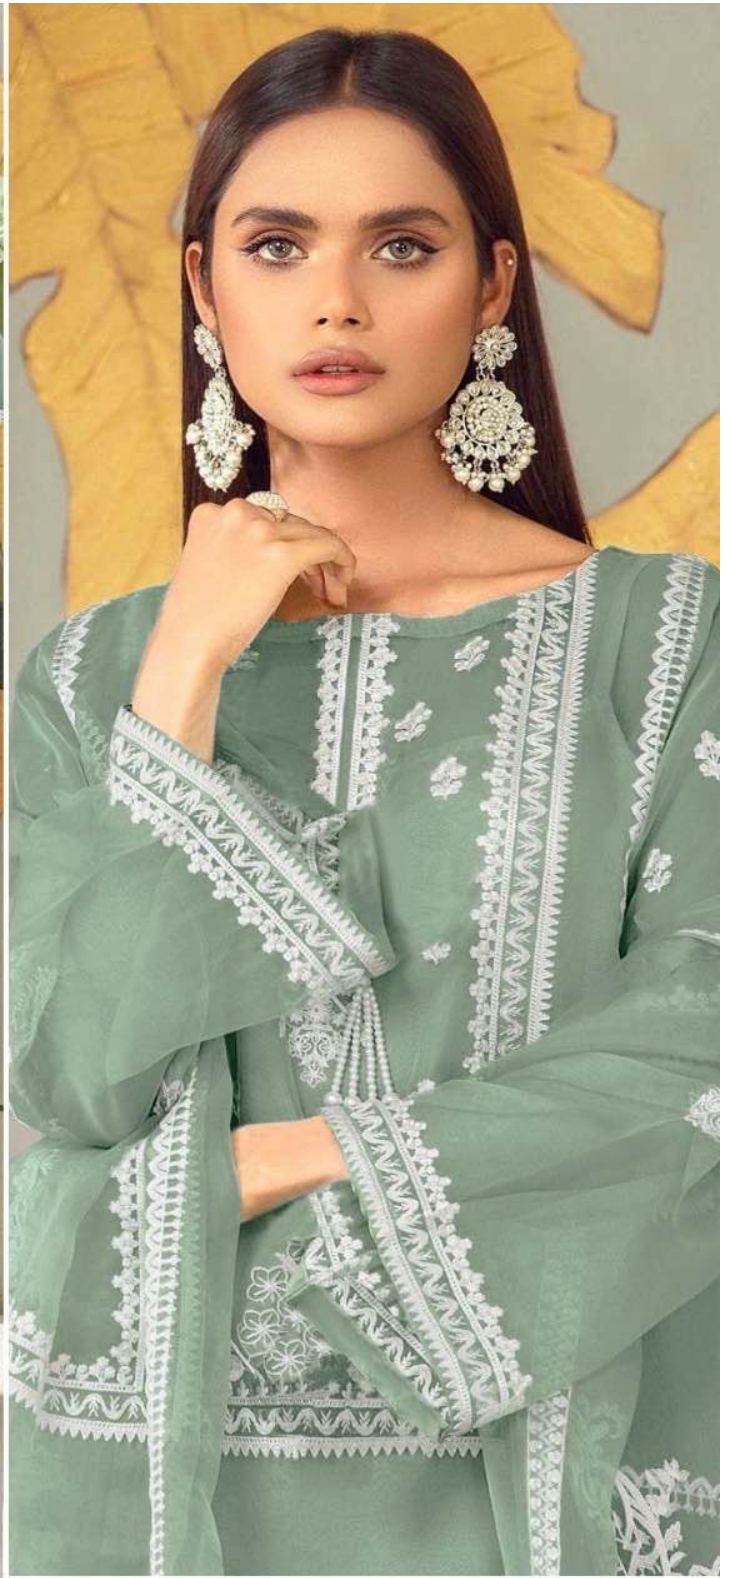

ZARQASH[®]

A BRAND BY KHAYRA

Z-144-B

TOP
HEAVY GEORGETTE
FABRIC

BOTTOM
COTTON STRATCHABLE
FABRICS

INNER
HEAVY FABRICS

DUPATTA
GEORGETTE EMBROIDERY
FOUR SIDE LESS

ZARQASH[®] **Z-144-D**
A BRAND BY KHAYYRA