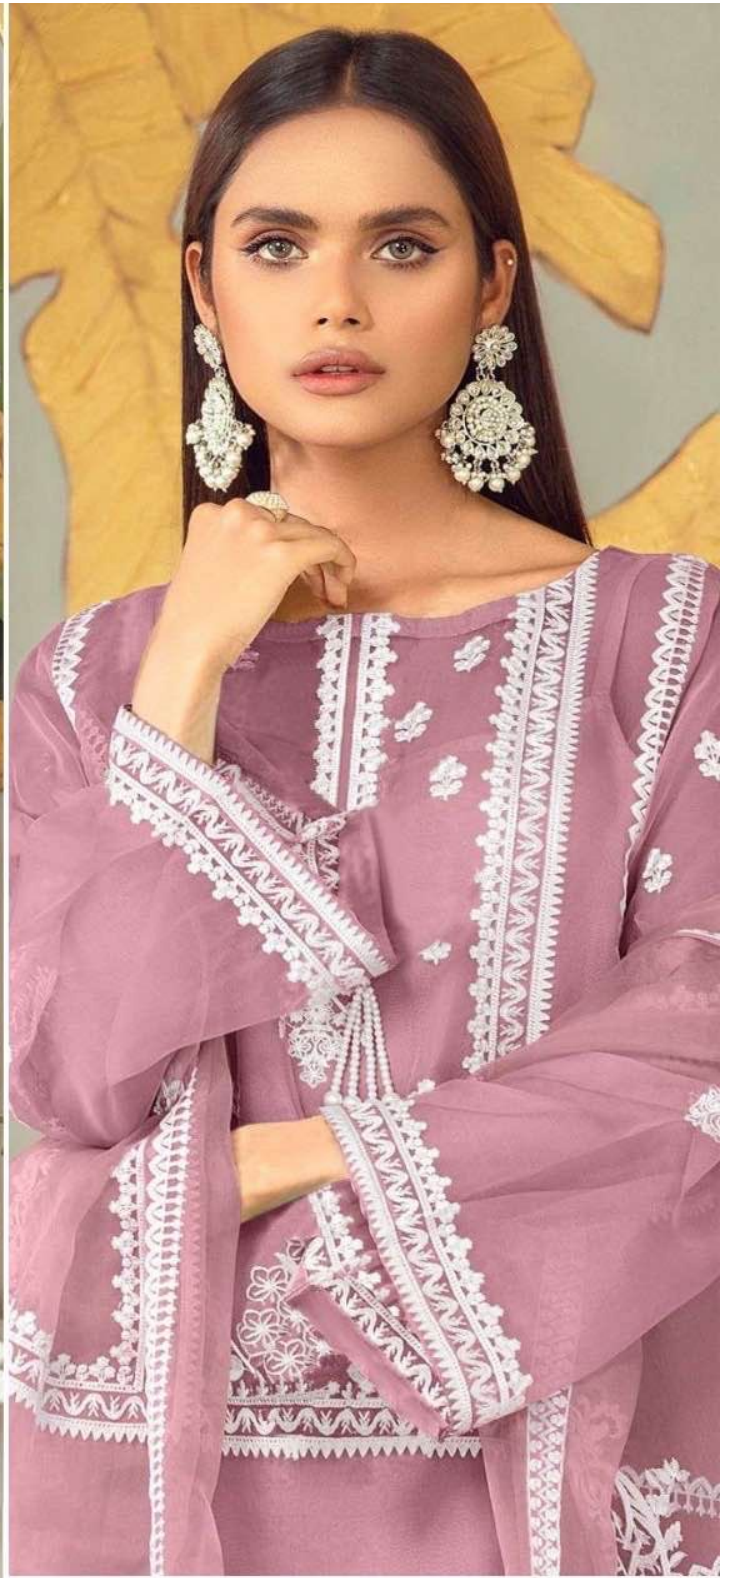

ZARQASH® **Z-144-C**
A BRAND BY KHAYRA

TOP
HEAVY GEORGETTE
FABRIC

BOTTOM
COTTON STRATCHABLE
FABRICS

INNER
HEAVY FABRICS

DUPATTA
GEORGETTE EMBROIDERY
FOUR SIDE LESS