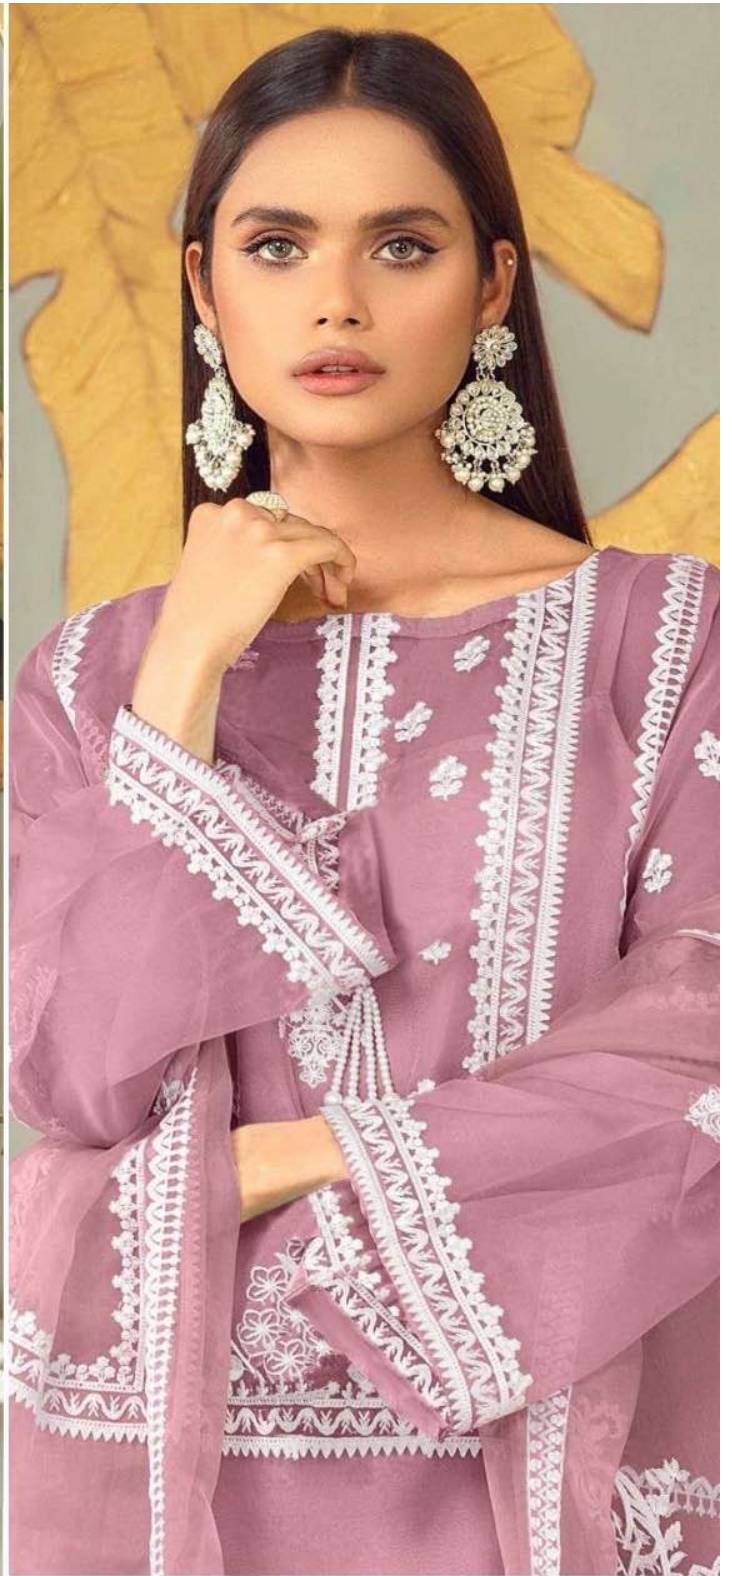

ZARQASH®

Z-144-C

A BRAND BY KHAYRA

TOP
HEAVY GEORGETTE
FABRIC

BOTTOM
COTTON STRATCHABLE
FABRICS

INNER
HEAVY FABRICS

DUPATTA
GEORGETTE EMBROIDERY
FOUR SIDE LESS