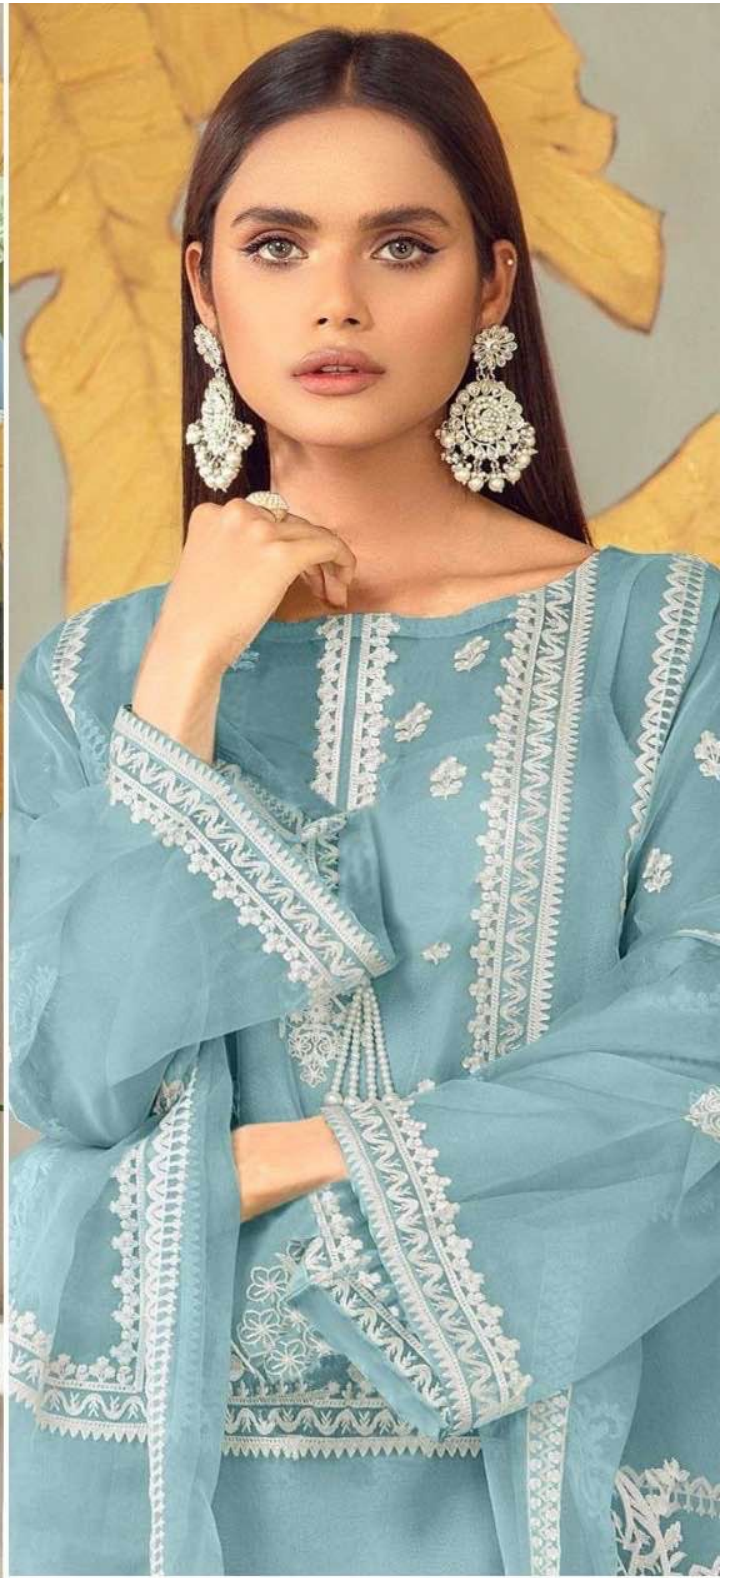

ZARQASH®

Z-144-A

A BRAND BY KHAYRA

TOP
HEAVY GEORGETTE
FABRIC

BOTTOM
COTTON STRATCHABLE
FABRICS

INNER
HEAVY FABRICS

DUPATTA
GEORGETTE EMBROIDERY
FOUR SIDE LESS