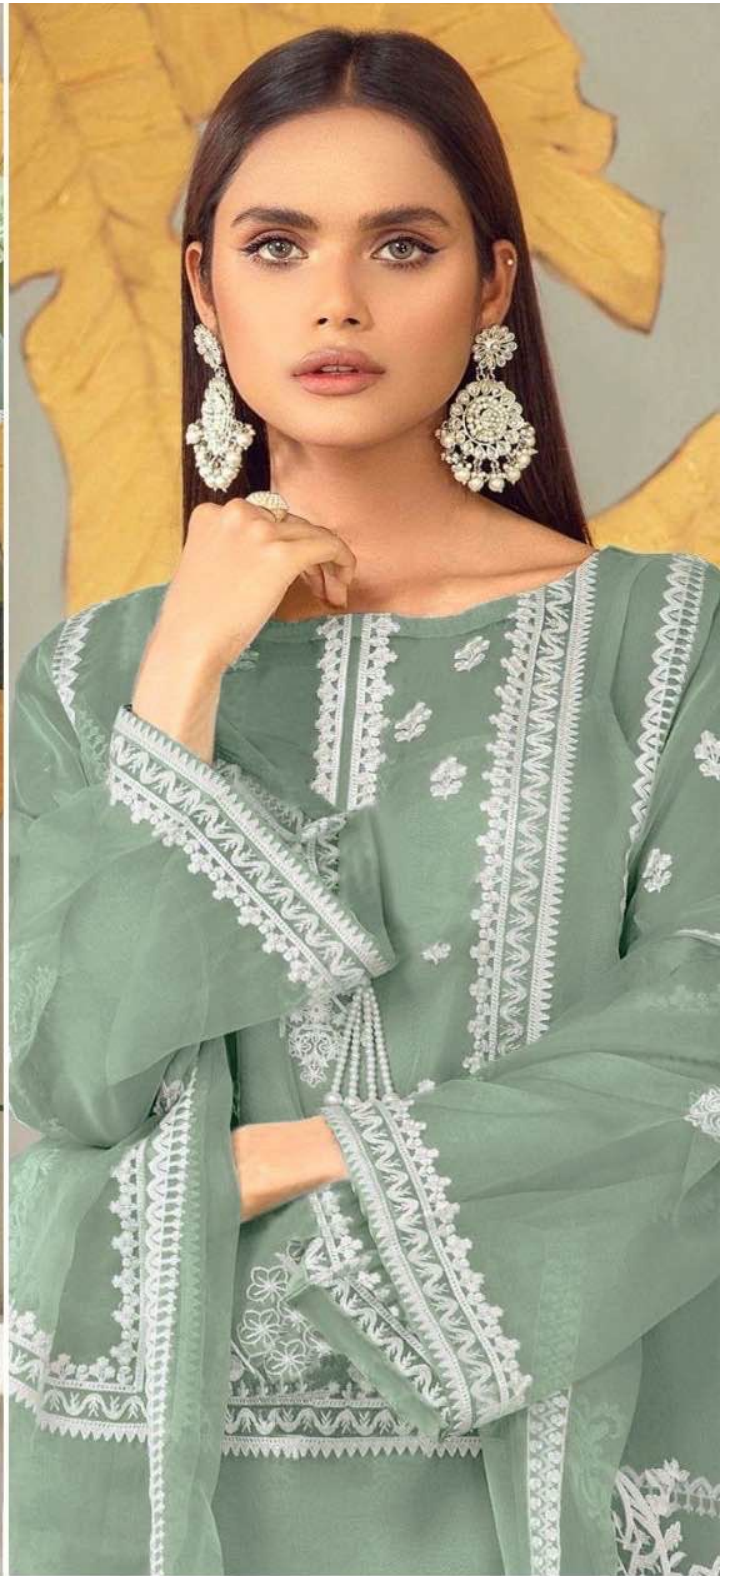

ZARQASH®

A BRAND BY KHAYRA

Z-144-D

TOP
HEAVY GEORGETTE
FABRIC

BOTTOM
COTTON STRATCHABLE
FABRICS

INNER
HEAVY FABRICS

DUPATTA
GEORGETTE EMBROIDERY
FOUR SIDE LESS