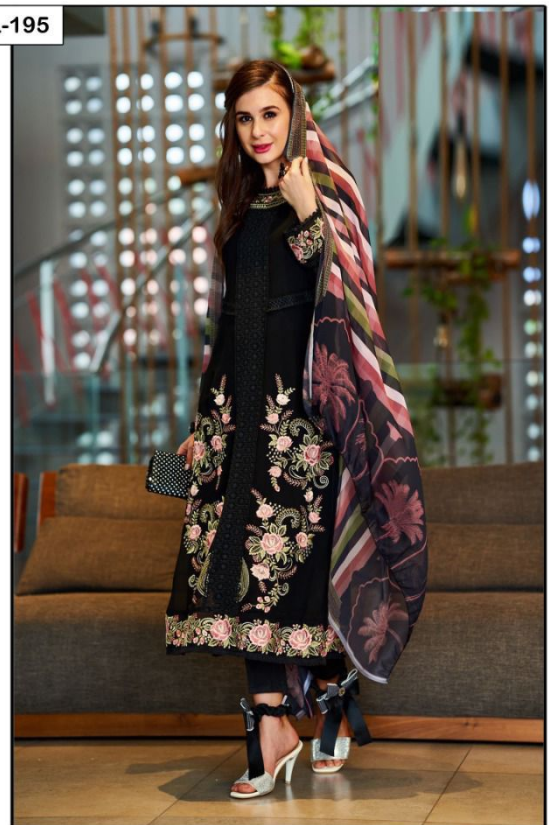

  
**LAIBA**  
AM VOL-195

  
**LAIBA**  
AM VOL-195

  
**LAIBA**  
AM VOL-195

VOL-195

**FABRICS DETAILS**

TOP:-PURE GEORGETTE  
BOTTOM:-PURE COTTON SARTIN STREACHABLE  
SIZE:-XXL

**CARE INSTRUCTIONS**

DRY CLEAN RECOMMENDED  
DO NOT USE ANY TYPE OF BLEACH OR STAIN REMOVING CHEMICALS  
WASH & SOAK COLORED & WHITE FABRICS SEPARATELY  
DO NOT OVER EXPOSE DAMP FABRIC TO STRONG SUNLIGHT  
IRON AT MODERATE TEMPERATURE