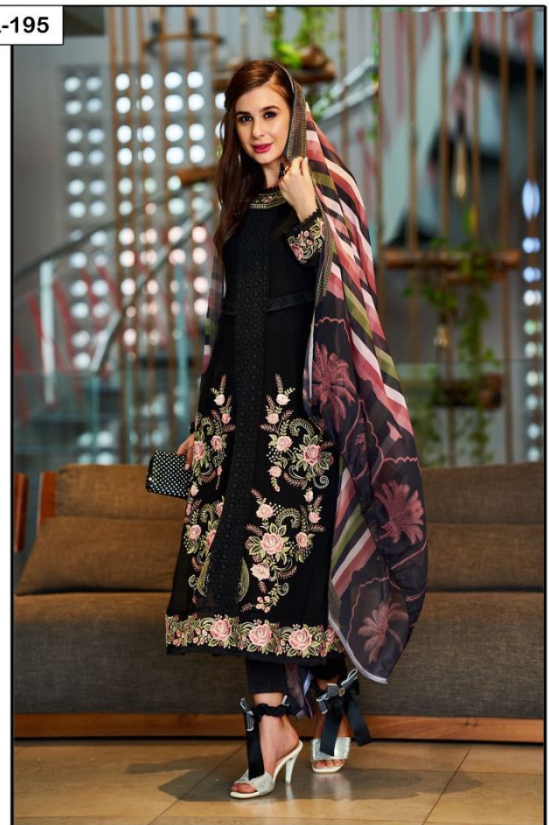

**LAIBA**  
AM VOL-195

VOL-195

**FABRICS DETAILS**

TOP:-PURE GEORGETTE  
BOTTOM:-PURE COTTON SARTIN STREACHABLE  
SIZE:-XL

**CARE INSTRUCTIONS**

DRY CLEAN RECOMMENDED  
DO NOT USE ANY TYPE OF BLEACH OR STAIN REMOVING CHEMICALS  
WASH & SOAK COLORED & WHITE FABRICS SEPARATELY  
DO NOT OVER EXPOSE DAMP FABRIC TO STRONG SUNLIGHT  
IRON AT MODERATE TEMPERATURE

  
**LAIBA**  
AM VOL-195

  
**LAIBA**  
AM VOL-195

  
**LAIBA**  
AM VOL-195

VOL-195

**FABRICS DETAILS**

TOP:-PURE GEORGETTE  
BOTTOM:-PURE COTTON SARTIN STREACHABLE  
SIZE:-XXL

**CARE INSTRUCTIONS**

DRY CLEAN RECOMMENDED  
DO NOT USE ANY TYPE OF BLEACH OR STAIN REMOVING CHEMICALS  
WASH & SOAK COLORED & WHITE FABRICS SEPARATELY  
DO NOT OVER EXPOSE DAMP FABRIC TO STRONG SUNLIGHT  
IRON AT MODERATE TEMPERATURE