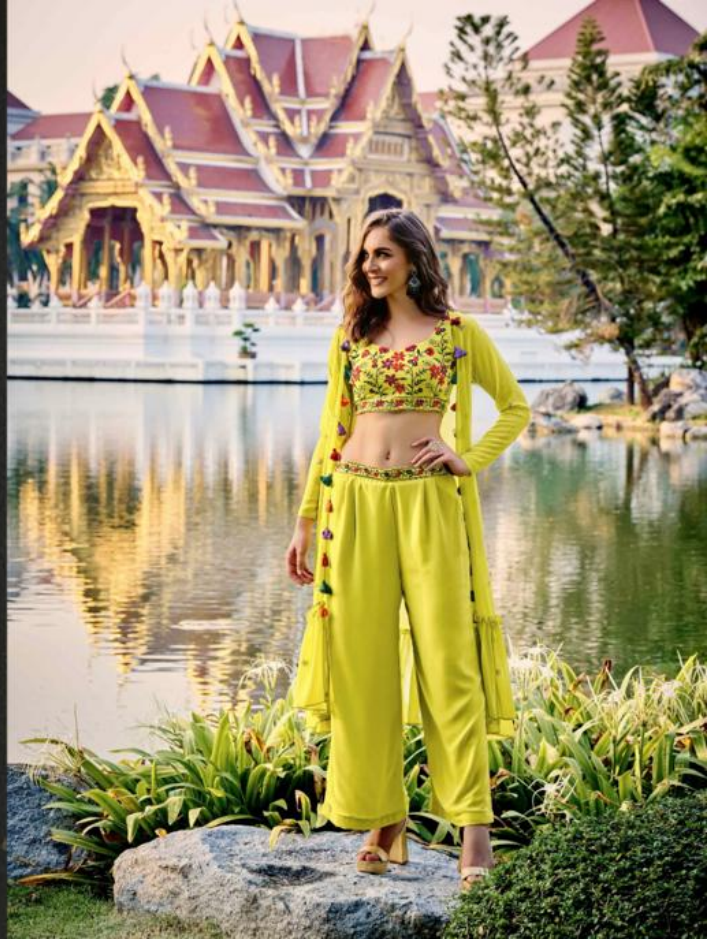

# FLORY

VOL. 35

Design NO. (SKU)	Color	Choli Color	Koti Fabric	Palazzo Fabric	Type (Ready to Wear)	Choli Length	Koti Length	Choli Work	Koti Work	Palazzo Work	Weight
4911	Green – Yellow	CHINON	SELF WEAVING DESIGN GEORGETTE	SELF WEAVING DESIGN GEORGETTE	42-XL SIZE	15 INCH	47 INCH	EMBROIDERED	PLAIN	PLAIN	1 KG
4912	Dusty Pink	SELF WEAVING DESIGN GEORGETTE	SELF WEAVING DESIGN GEORGETTE	SELF WEAVING DESIGN GEORGETTE	42-XL SIZE	15 INCH	47 INCH	EMBROIDERED	PLAIN	EMBROIDERED BELT AND PLAIN	1 KG
4913	Florescence	GEORGETTE	GEORGETTE	GEORGETTE	42-XL SIZE	15 INCH	47 INCH	EMBROIDERED	PLAIN	EMBROIDERED BELT AND PLAIN	1 KG
4914	Purple	CHINON PADDING	CHINON PADDING	CHINON PADDING	42-XL SIZE	15 INCH	47 INCH	EMBROIDERED	EMBROIDERED	EMBROIDERED BELT AND PLAIN	1 KG