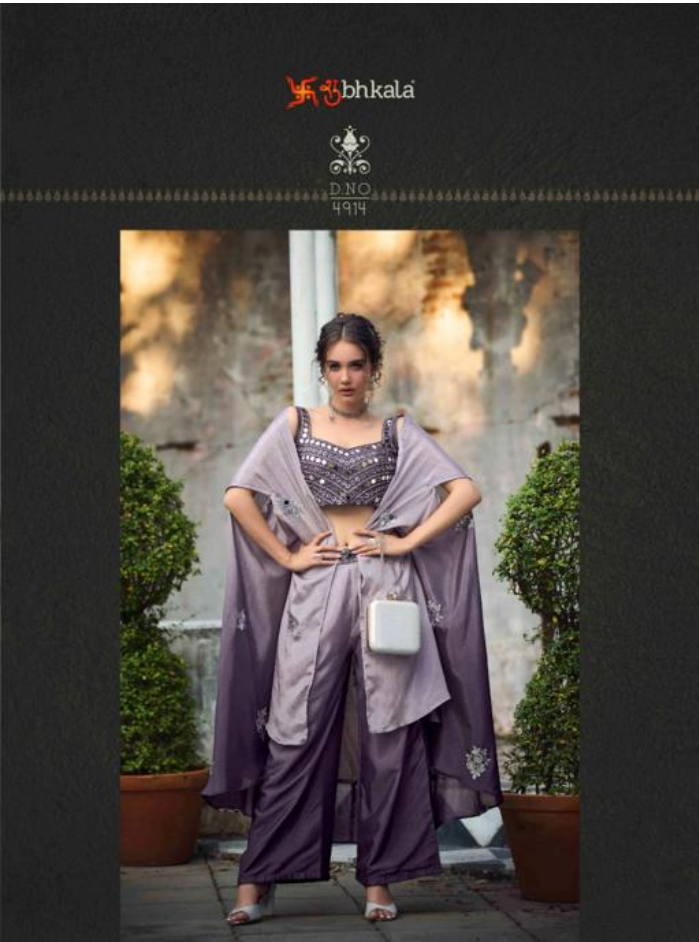

bhkala

FLORY

VOL.35

bhkala

D.NO
4913

FLORY

VOL. 35

Design NO. (SKU)	Color	Choli Color	Koti Fabric	Palazzo Fabric	Type (Ready to Wear)	Choli Length	Koti Length	Choli Work	Koti Work	Palazzo Work	Weight
4911	Green – Yellow	CHINON	SELF WEAVING DESIGN GEORGETTE	SELF WEAVING DESIGN GEORGETTE	42-XL SIZE	15 INCH	47 INCH	EMBROIDERED	PLAIN	PLAIN	1 KG
4912	Dusty Pink	SELF WEAVING DESIGN GEORGETTE	SELF WEAVING DESIGN GEORGETTE	SELF WEAVING DESIGN GEORGETTE	42-XL SIZE	15 INCH	47 INCH	EMBROIDERED	PLAIN	EMBROIDERED BELT AND PLAIN	1 KG
4913	Florescence	GEORGETTE	GEORGETTE	GEORGETTE	42-XL SIZE	15 INCH	47 INCH	EMBROIDERED	PLAIN	EMBROIDERED BELT AND PLAIN	1 KG
4914	Purple	CHINON PADDING	CHINON PADDING	CHINON PADDING	42-XL SIZE	15 INCH	47 INCH	EMBROIDERED	EMBROIDERED	EMBROIDERED BELT AND PLAIN	1 KG