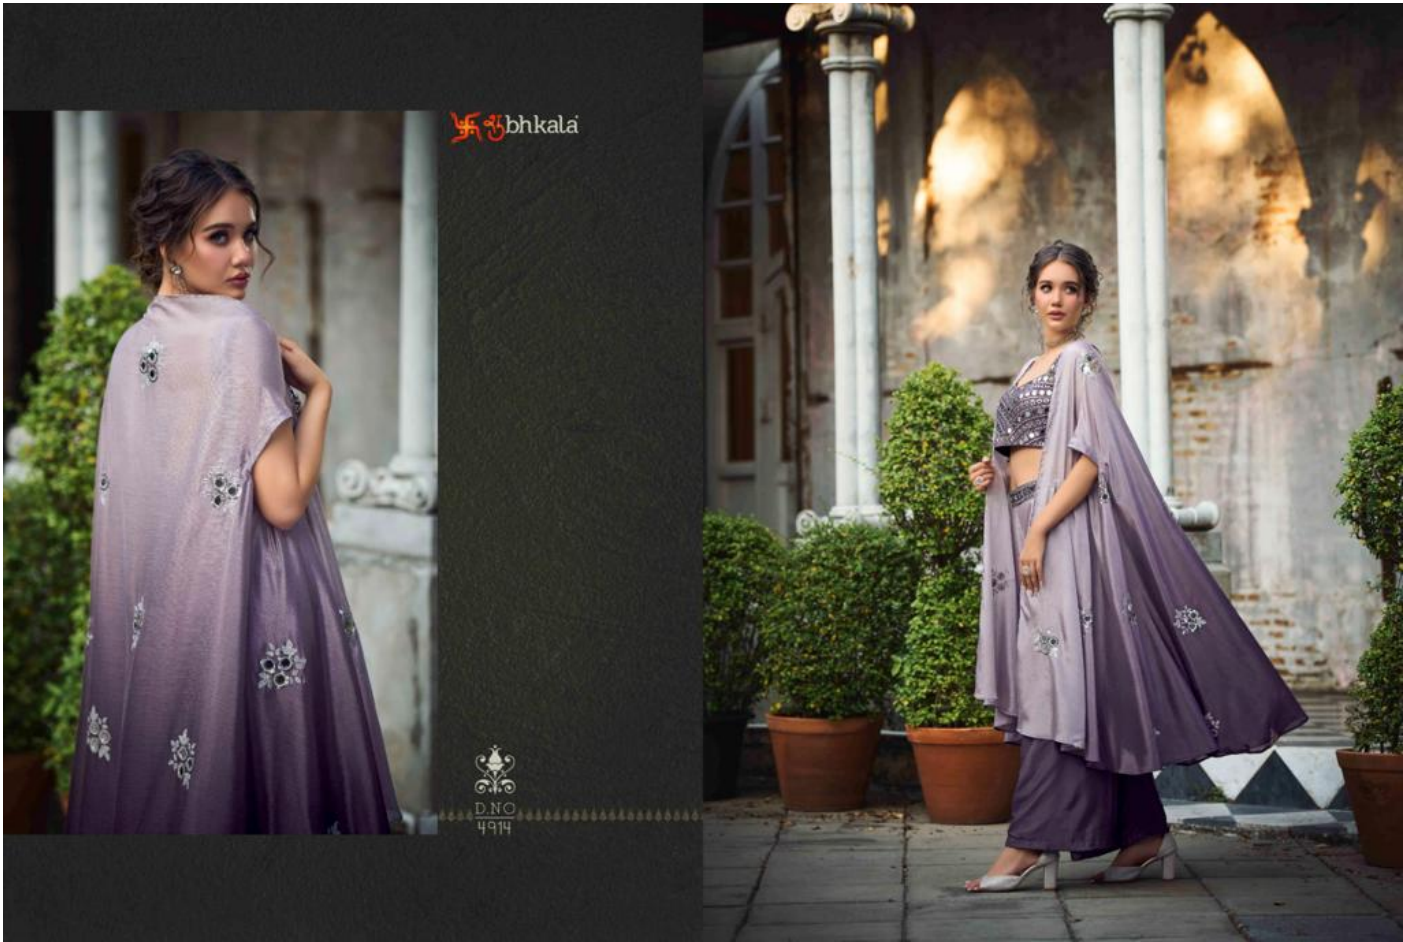

bhkala

D.N.O
4914