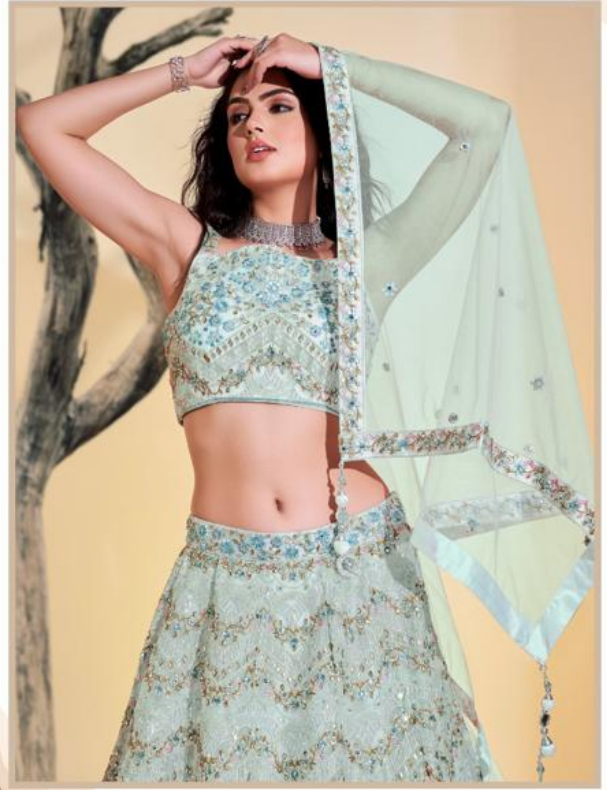

ARYA DESIGNS
62002