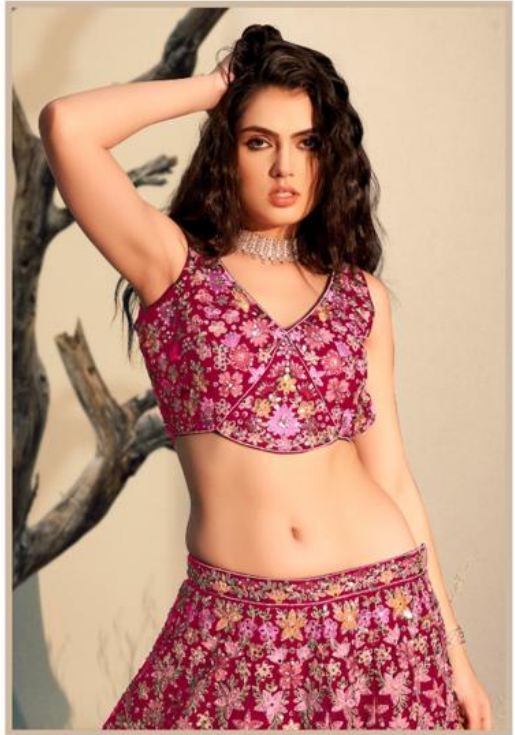

ARYA DESIGNS
62001