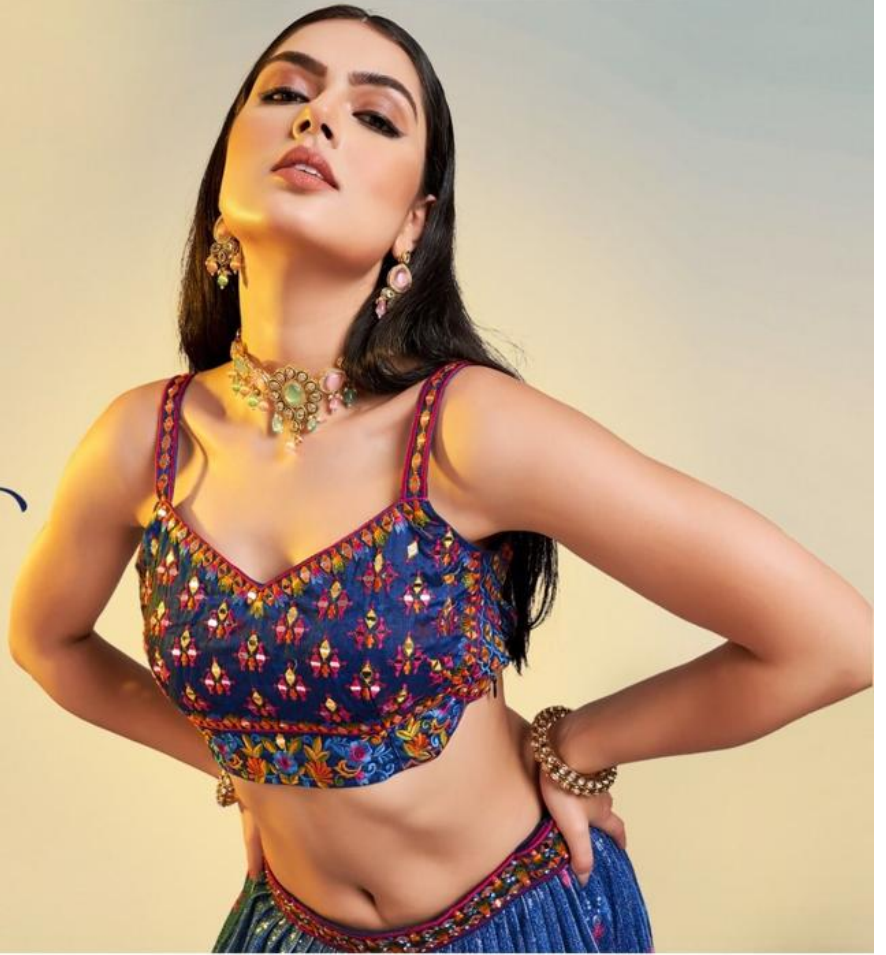

ARYA DESIGNS

Floral
VOL-07

SKU	MAIN COLOR	BLOUSE FABRIC	LEHenga FABRIC	DUPATTA FABRIC	SIZE (STITCHED)	WORK	PRICE
60001	PEACH	ART SILK	CHINON SILK	SOFT NET	L, XL	PRINTED, SEQUINS	5590/- (FLAT) + (GST) +SHIPPING.
60002	BLACK	ART SILK	CHINON SILK	SOFT NET	L, XL	PRINTED, SEQUINS	5590/- (FLAT) + (GST) +SHIPPING.
60003	NAVY BLUE	ART SILK	CHINON SILK	SOFT NET	L, XL	PRINTED, SEQUINS	5590/- (FLAT) + (GST) +SHIPPING.

TOTAL DESIGNS : 3PCS

AVERAGE RATE : RS. 5590/-

TOTAL AMOUNT : RS. 16770/-

ALL RATES ARE FLAT NO DISCOUNT AND EXCLUSIVE OF GST AND SHIPPING

ARYA DESIGNS

Floral
VOL-07

SKU	MAIN COLOR	BLOUSE FABRIC	LEHenga FABRIC	DUPATTA FABRIC	SIZE (STITCHED)	WORK	PRICE
60001	PEACH	ART SILK	CHINON SILK	SOFT NET	L, XL	PRINTED, SEQUINS	5590/- (FLAT) + (GST) +SHIPPING.
60002	BLACK	ART SILK	CHINON SILK	SOFT NET	L, XL	PRINTED, SEQUINS	5590/- (FLAT) + (GST) +SHIPPING.
60003	NAVY BLUE	ART SILK	CHINON SILK	SOFT NET	L, XL	PRINTED, SEQUINS	5590/- (FLAT) + (GST) +SHIPPING.