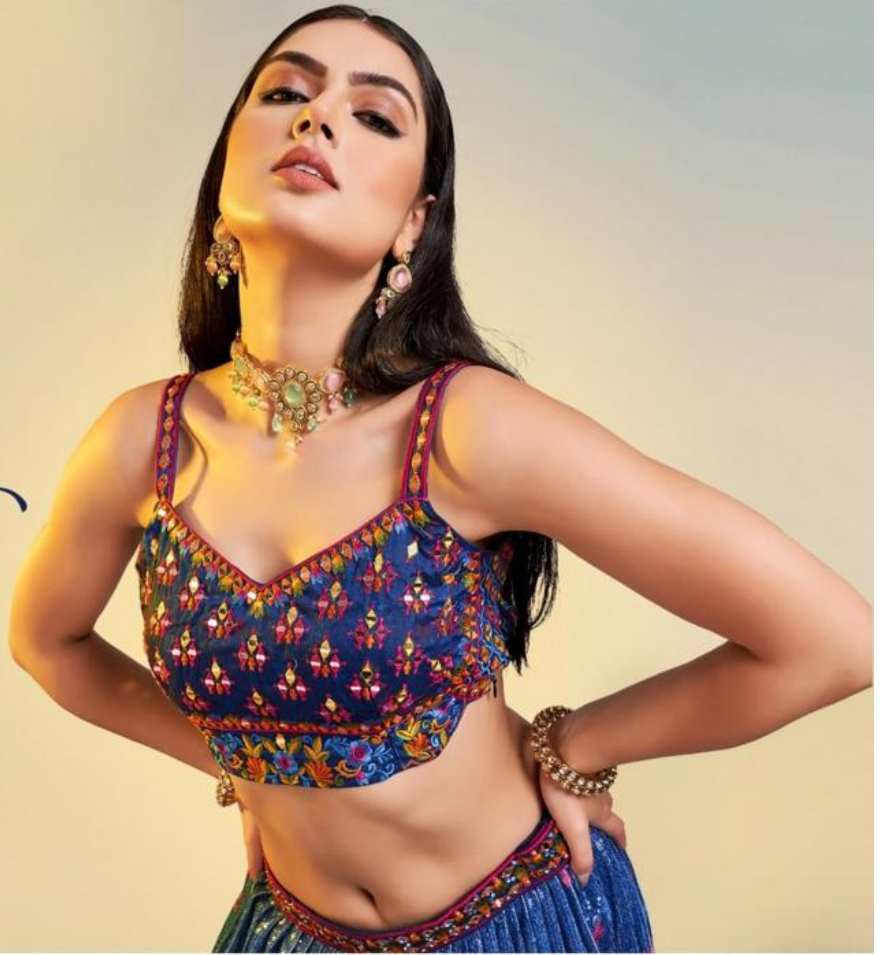

ARYA DESIGNS

ARYA DESIGNS

60002

ARYA DESIGNS

Floral
VOL-07

SKU	MAIN COLOR	BLOUSE FABRIC	LEHenga FABRIC	DUPATTA FABRIC	SIZE (STITCHED)	WORK	PRICE
60001	PEACH	ART SILK	CHINON SILK	SOFT NET	L, XL	PRINTED, SEQUINS	5590/- (FLAT) + (GST) +SHIPPING.
60002	BLACK	ART SILK	CHINON SILK	SOFT NET	L, XL	PRINTED, SEQUINS	5590/- (FLAT) + (GST) +SHIPPING.
60003	NAVY BLUE	ART SILK	CHINON SILK	SOFT NET	L, XL	PRINTED, SEQUINS	5590/- (FLAT) + (GST) +SHIPPING.