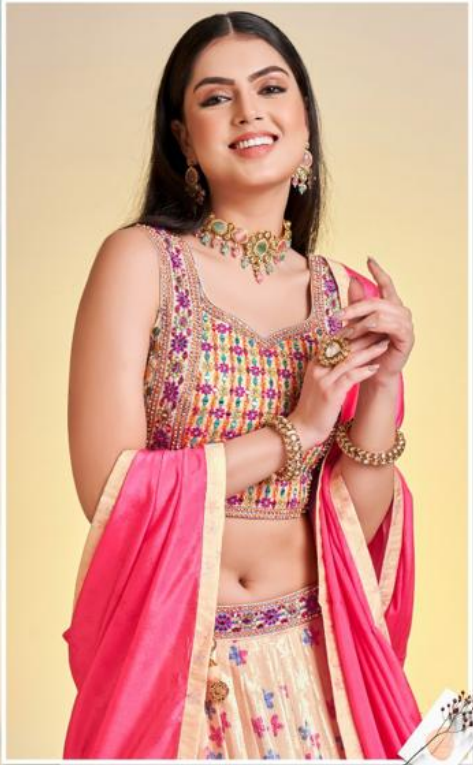

ARYA DESIGNS

60001