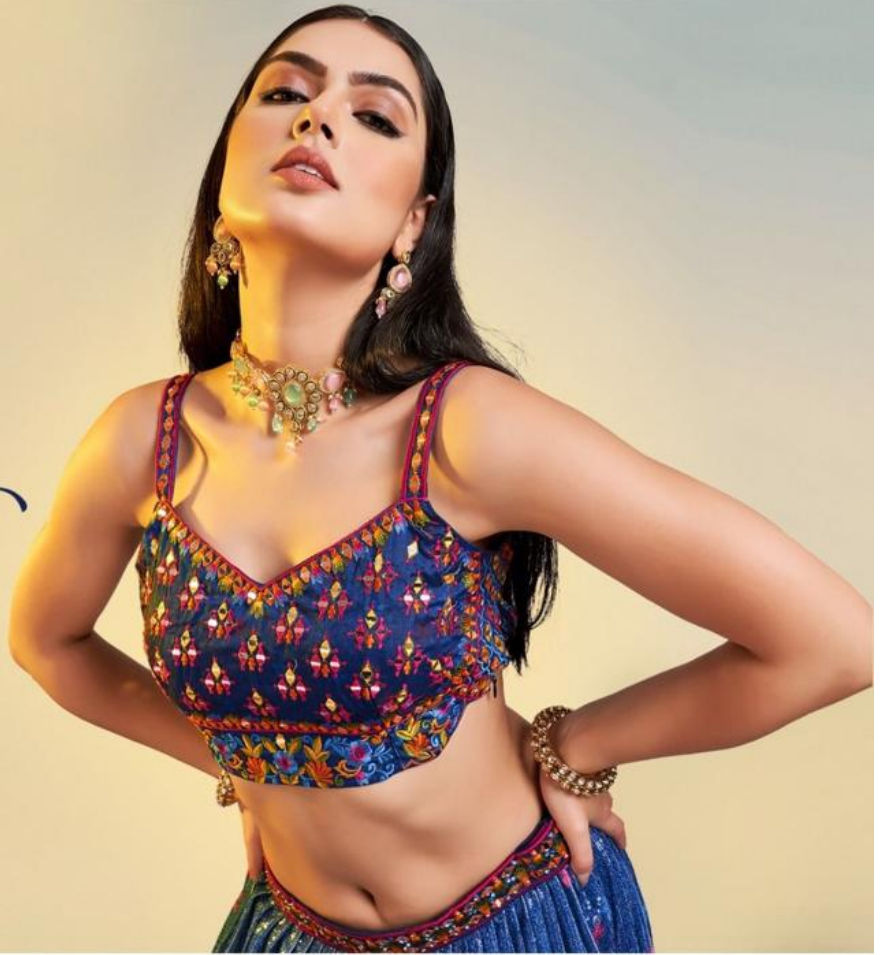

ARYA DESIGNS

ARYA DESIGNS

60002

ARYA DESIGNS

Floral

VOL-07

SKU	MAIN COLOR	BLOUSE FABRIC	LEHenga FABRIC	DUPATTA FABRIC	SIZE (STITCHED)	WORK	PRICE
60001	PEACH	ART SILK	CHINON SILK	SOFT NET	L, XL	PRINTED, SEQUINS	5590/- (FLAT) + (GST) +SHIPPING.
60002	BLACK	ART SILK	CHINON SILK	SOFT NET	L, XL	PRINTED, SEQUINS	5590/- (FLAT) + (GST) +SHIPPING.
60003	NAVY BLUE	ART SILK	CHINON SILK	SOFT NET	L, XL	PRINTED, SEQUINS	5590/- (FLAT) + (GST) +SHIPPING.