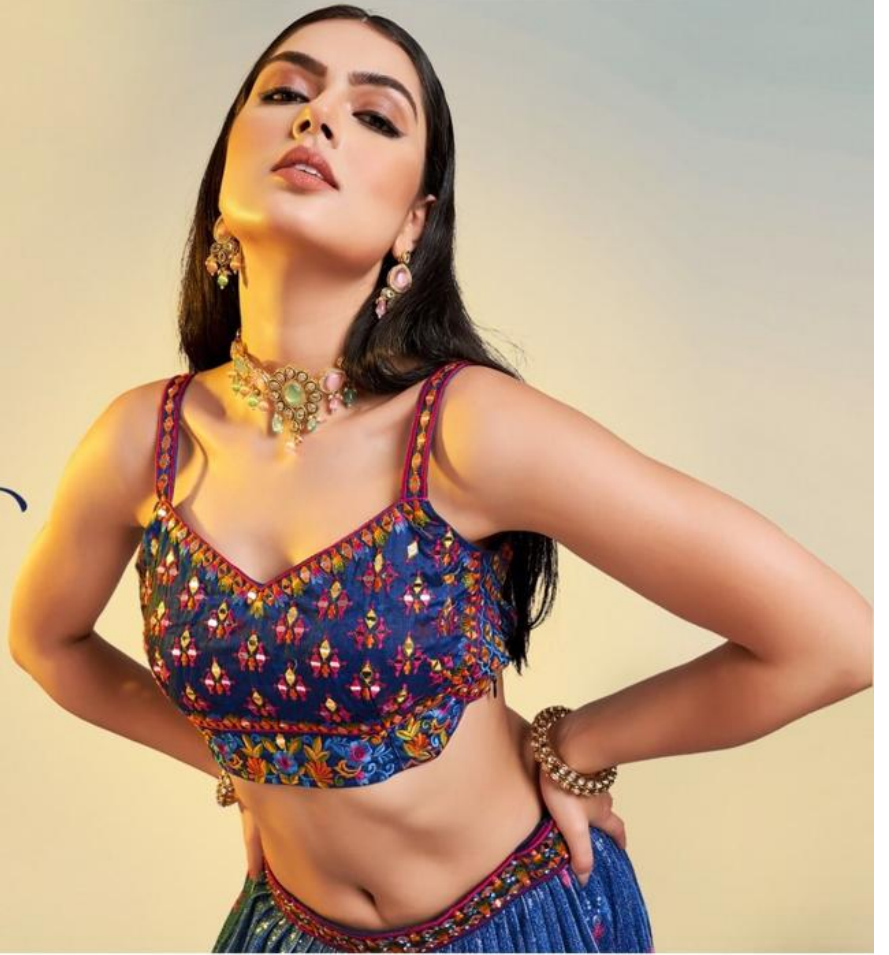

ARYA DESIGNS

Floral
VOL-07

SKU	MAIN COLOR	BLOUSE FABRIC	LEHenga FABRIC	DUPATTA FABRIC	SIZE (STITCHED)	WORK	PRICE
60001	PEACH	ART SILK	CHINON SILK	SOFT NET	L, XL	PRINTED, SEQUINS	5590/- (FLAT) + (GST) +SHIPPING.
60002	BLACK	ART SILK	CHINON SILK	SOFT NET	L, XL	PRINTED, SEQUINS	5590/- (FLAT) + (GST) +SHIPPING.
60003	NAVY BLUE	ART SILK	CHINON SILK	SOFT NET	L, XL	PRINTED, SEQUINS	5590/- (FLAT) + (GST) +SHIPPING.

TOTAL DESIGNS : 3PCS

AVERAGE RATE : RS. 5590/-

TOTAL AMOUNT : RS. 16770/-

ALL RATES ARE FLAT NO DISCOUNT AND EXCLUSIVE OF GST AND SHIPPING

ARYA DESIGNS

Floral
VOL-07

SKU	MAIN COLOR	BLOUSE FABRIC	LEHenga FABRIC	DUPATTA FABRIC	SIZE (STITCHED)	WORK	PRICE
60001	PEACH	ART SILK	CHINON SILK	SOFT NET	L, XL	PRINTED, SEQUINS	5590/- (FLAT) + (GST) +SHIPPING.
60002	BLACK	ART SILK	CHINON SILK	SOFT NET	L, XL	PRINTED, SEQUINS	5590/- (FLAT) + (GST) +SHIPPING.
60003	NAVY BLUE	ART SILK	CHINON SILK	SOFT NET	L, XL	PRINTED, SEQUINS	5590/- (FLAT) + (GST) +SHIPPING.