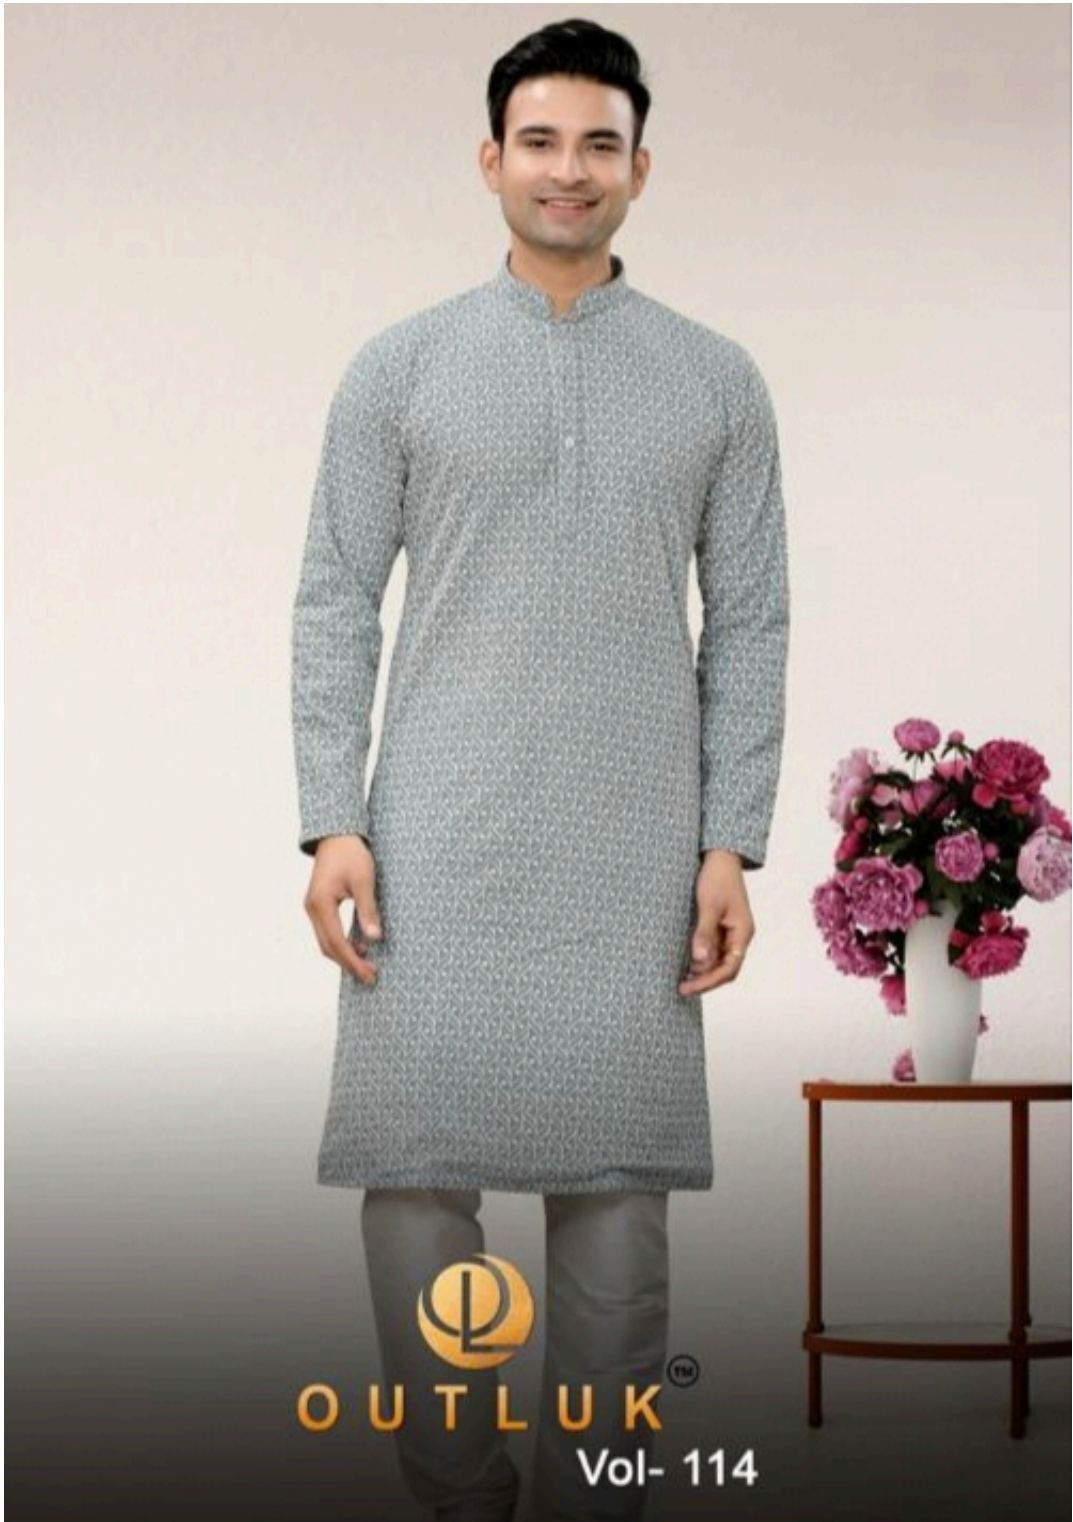

OUTLUK™

Vol- 114