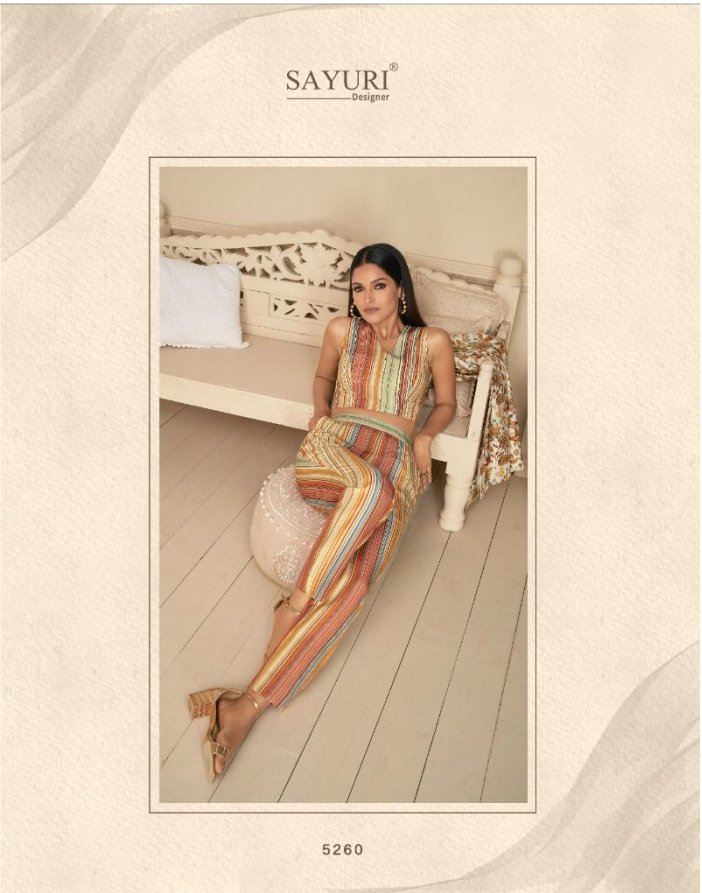

SAYURI[®]
Designer

Spring Summer
cord sets
Prime Collection

SAYURI[®]
Designer

Spring Summer
cord sets
Prime Collection

SAYURI®
Designer

5259

SAYURI[®]
Designer

Spring Summer
Prime Collection