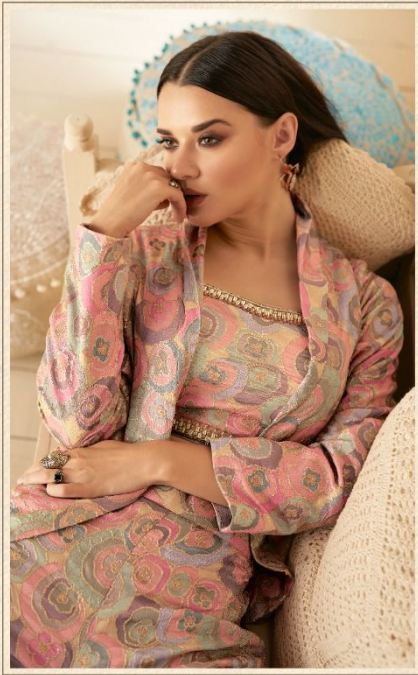

SAYURI[®]
Designer

Spring Summer
cord sets
Prime Collection

SAYURI[®]
Designer

Spring Summer
cord sets
Prime Collection

SAYURI®
Designer

5259

SAYURI[®]
Designer

Spring Summer
Prime Collection

SAYURI®
Designer

5261

SAYURI[®]
Designer

5260

SAYURI®
—Designer

5259

5260

5261