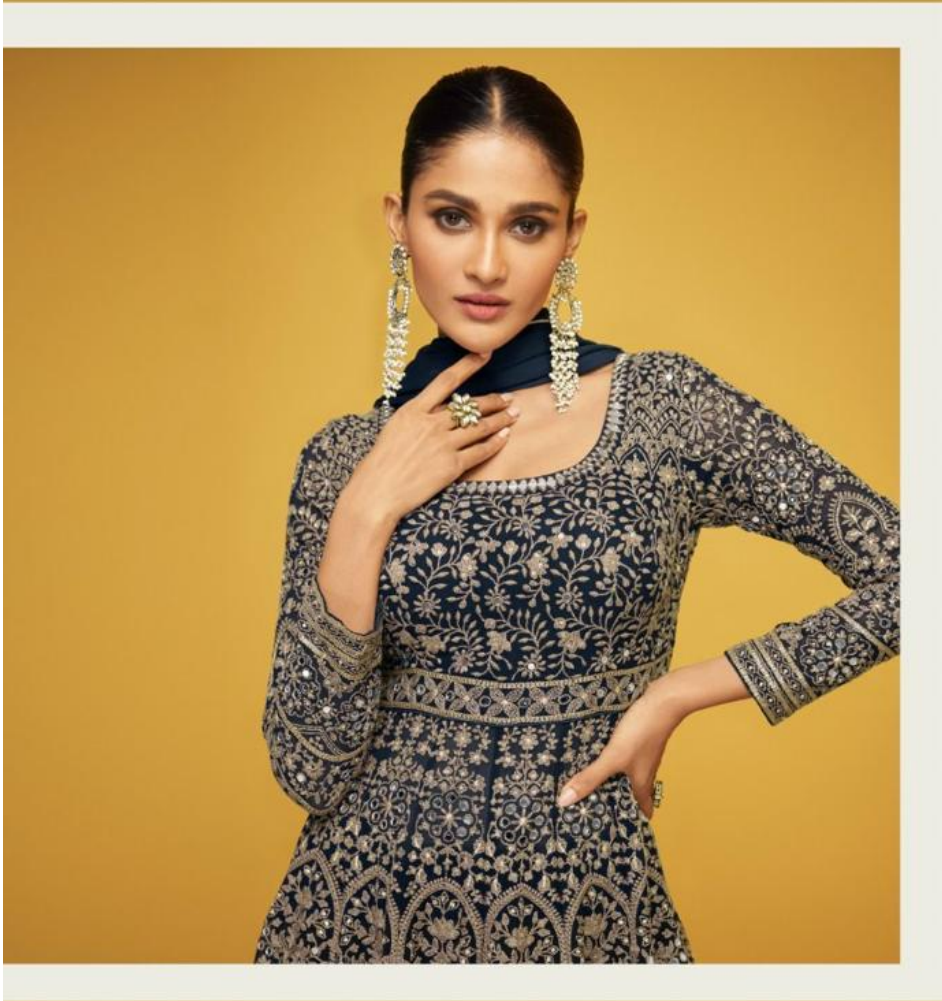

SAYURI[®]
Designer

Petals

5211

5212

5213

SAYURI[®]
Designer

Petals

~ FABRIC ~
GEORGETTE/CHINON
(FRONT AND
BACK EMBROIDERED)

~ DUPTTA ~
GEORGETTE/NET
(EMBROIDERED)

~ SIZE ~
FREE SIZE STITCHED
WITH CANCAN

~ PRICE -2499/-
GST 12% EXTRA