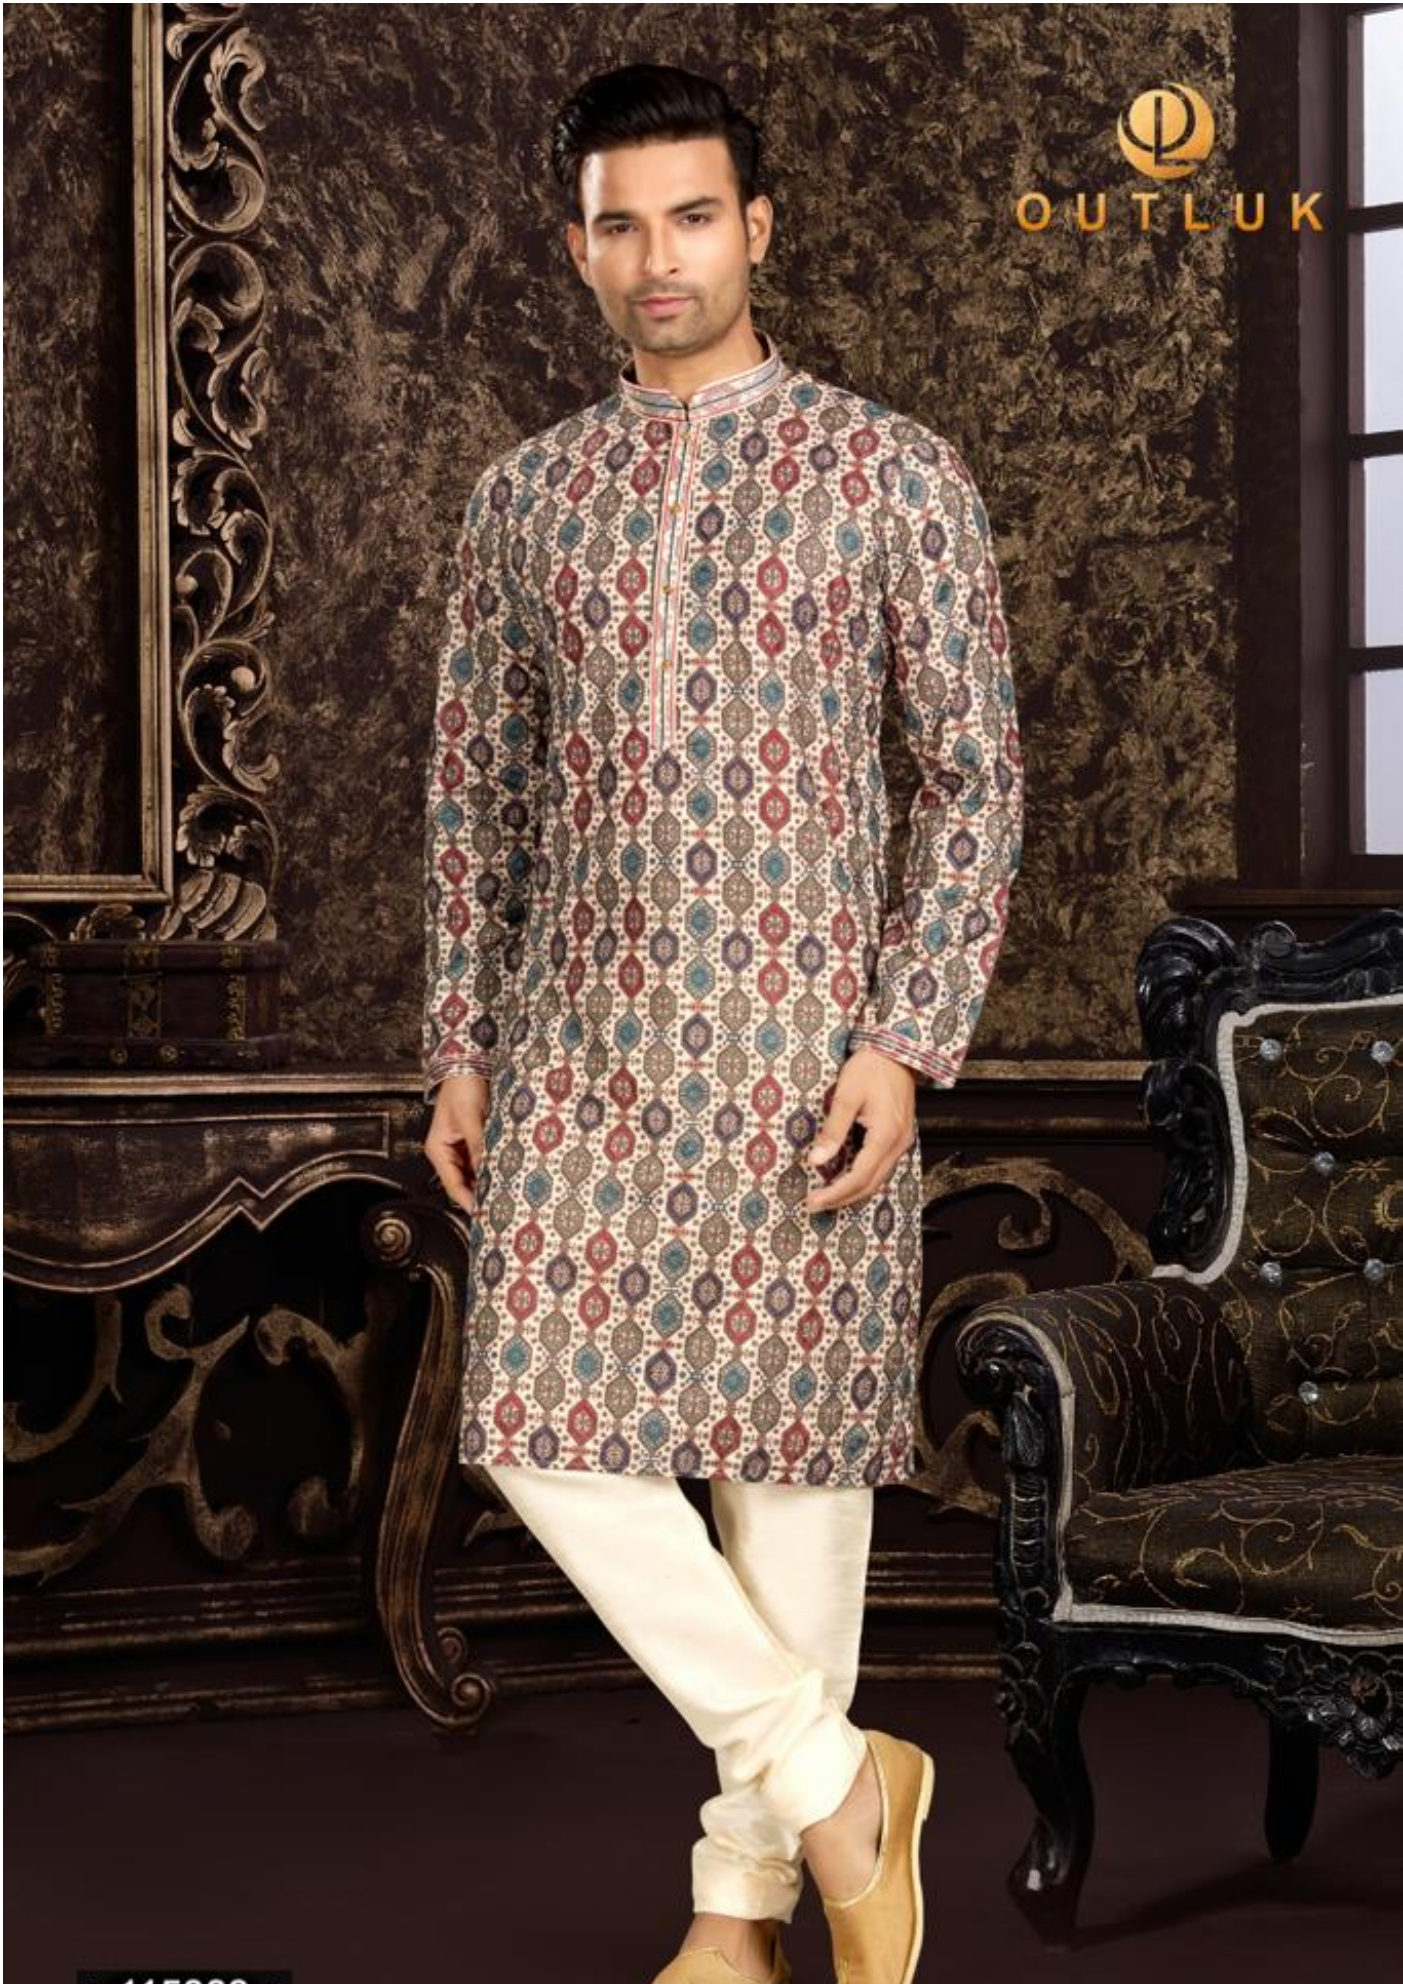

OUTLUK

115003