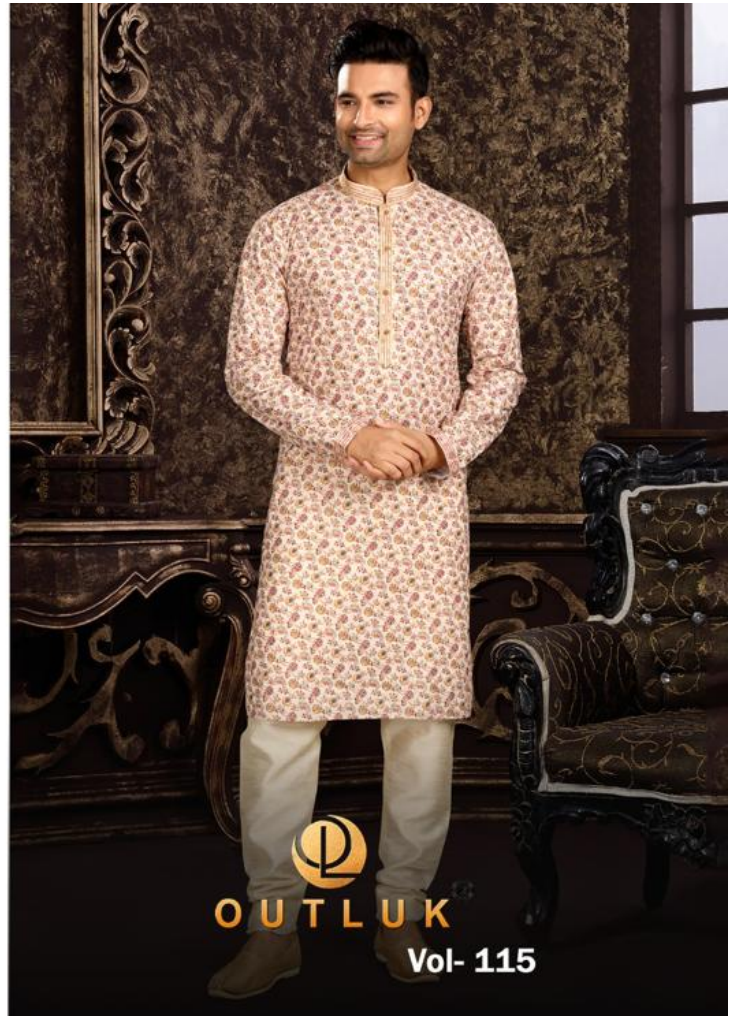

*** Complimentary Copy Not For Sale ***