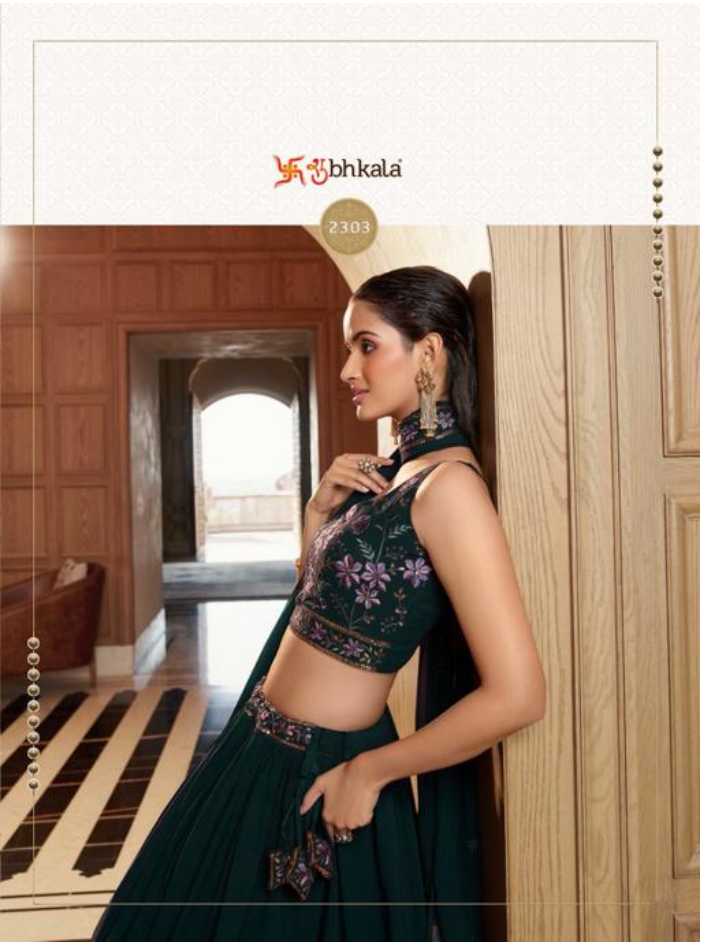

bhkala

2303