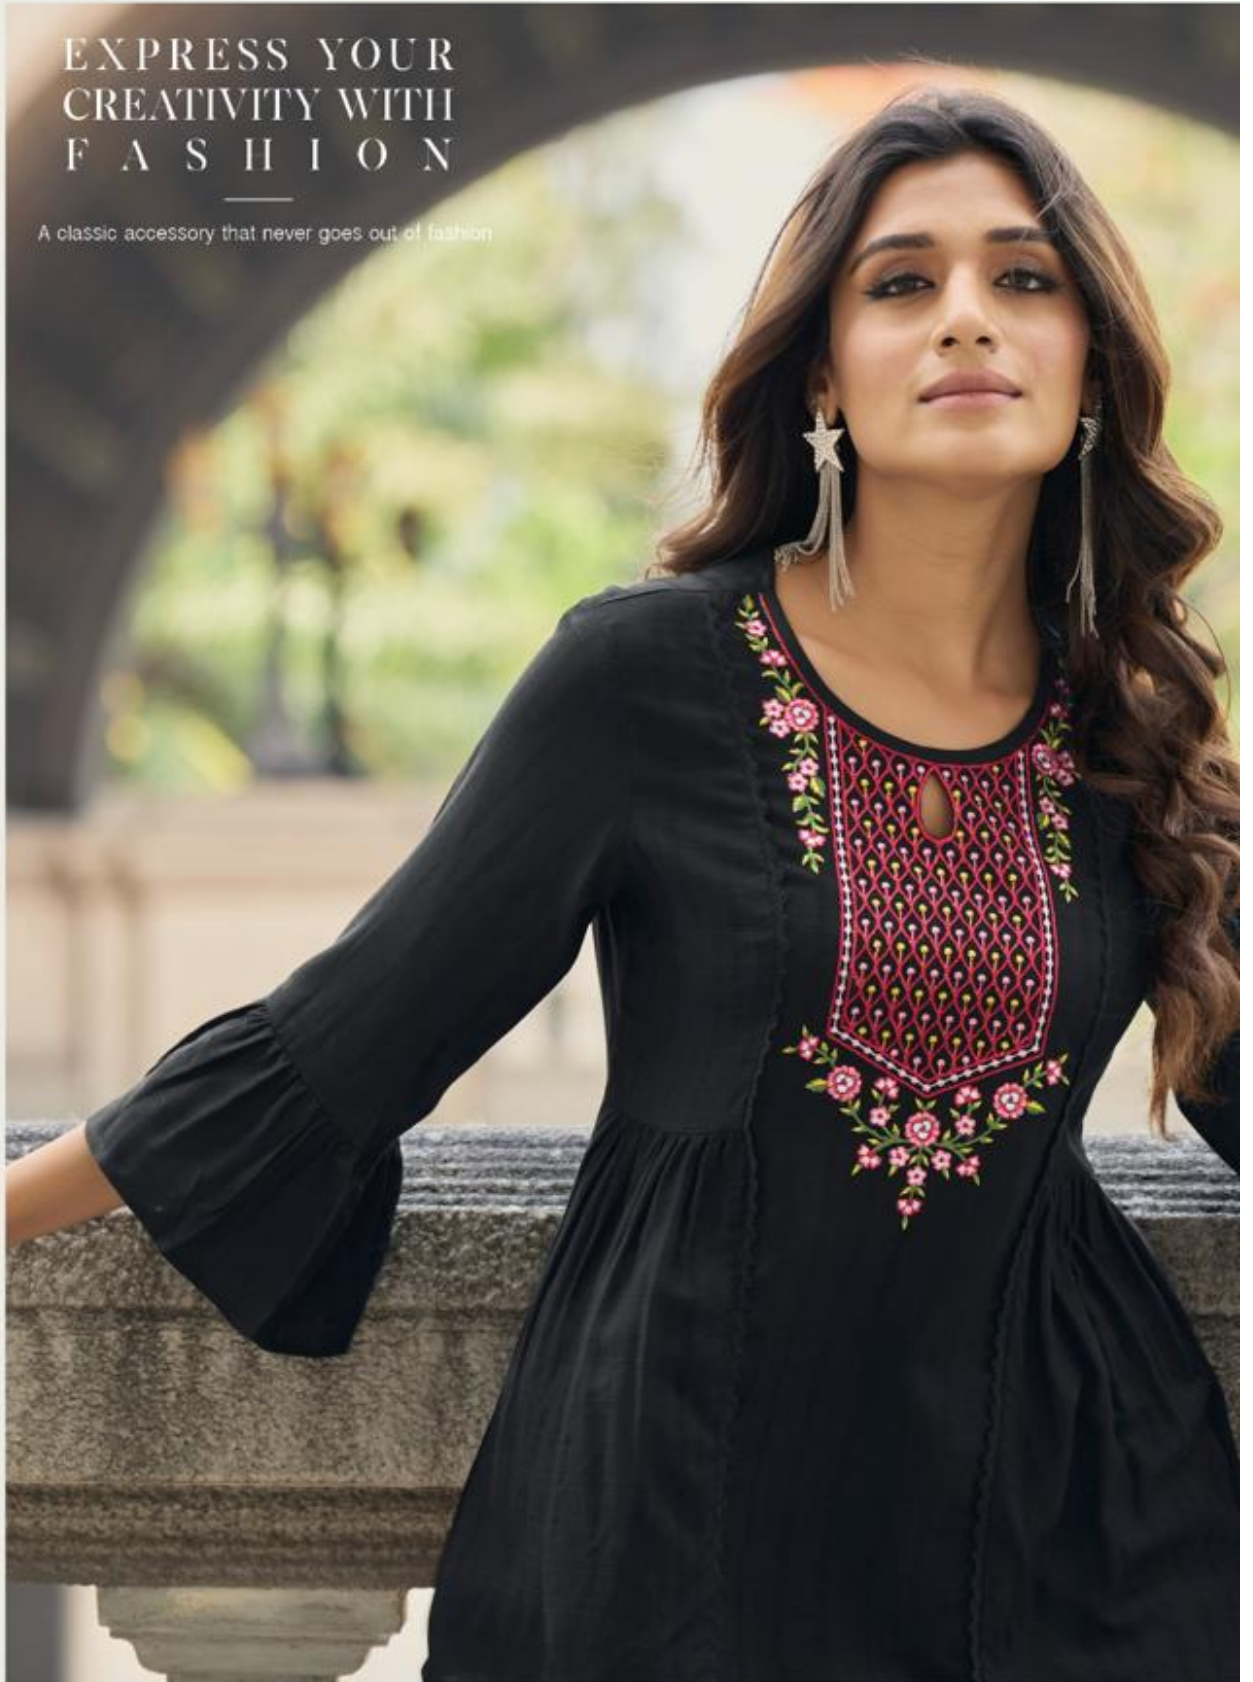

EXPRESS YOUR
CREATIVITY WITH
F A S H I O N

A classic accessory that never goes out of fashion