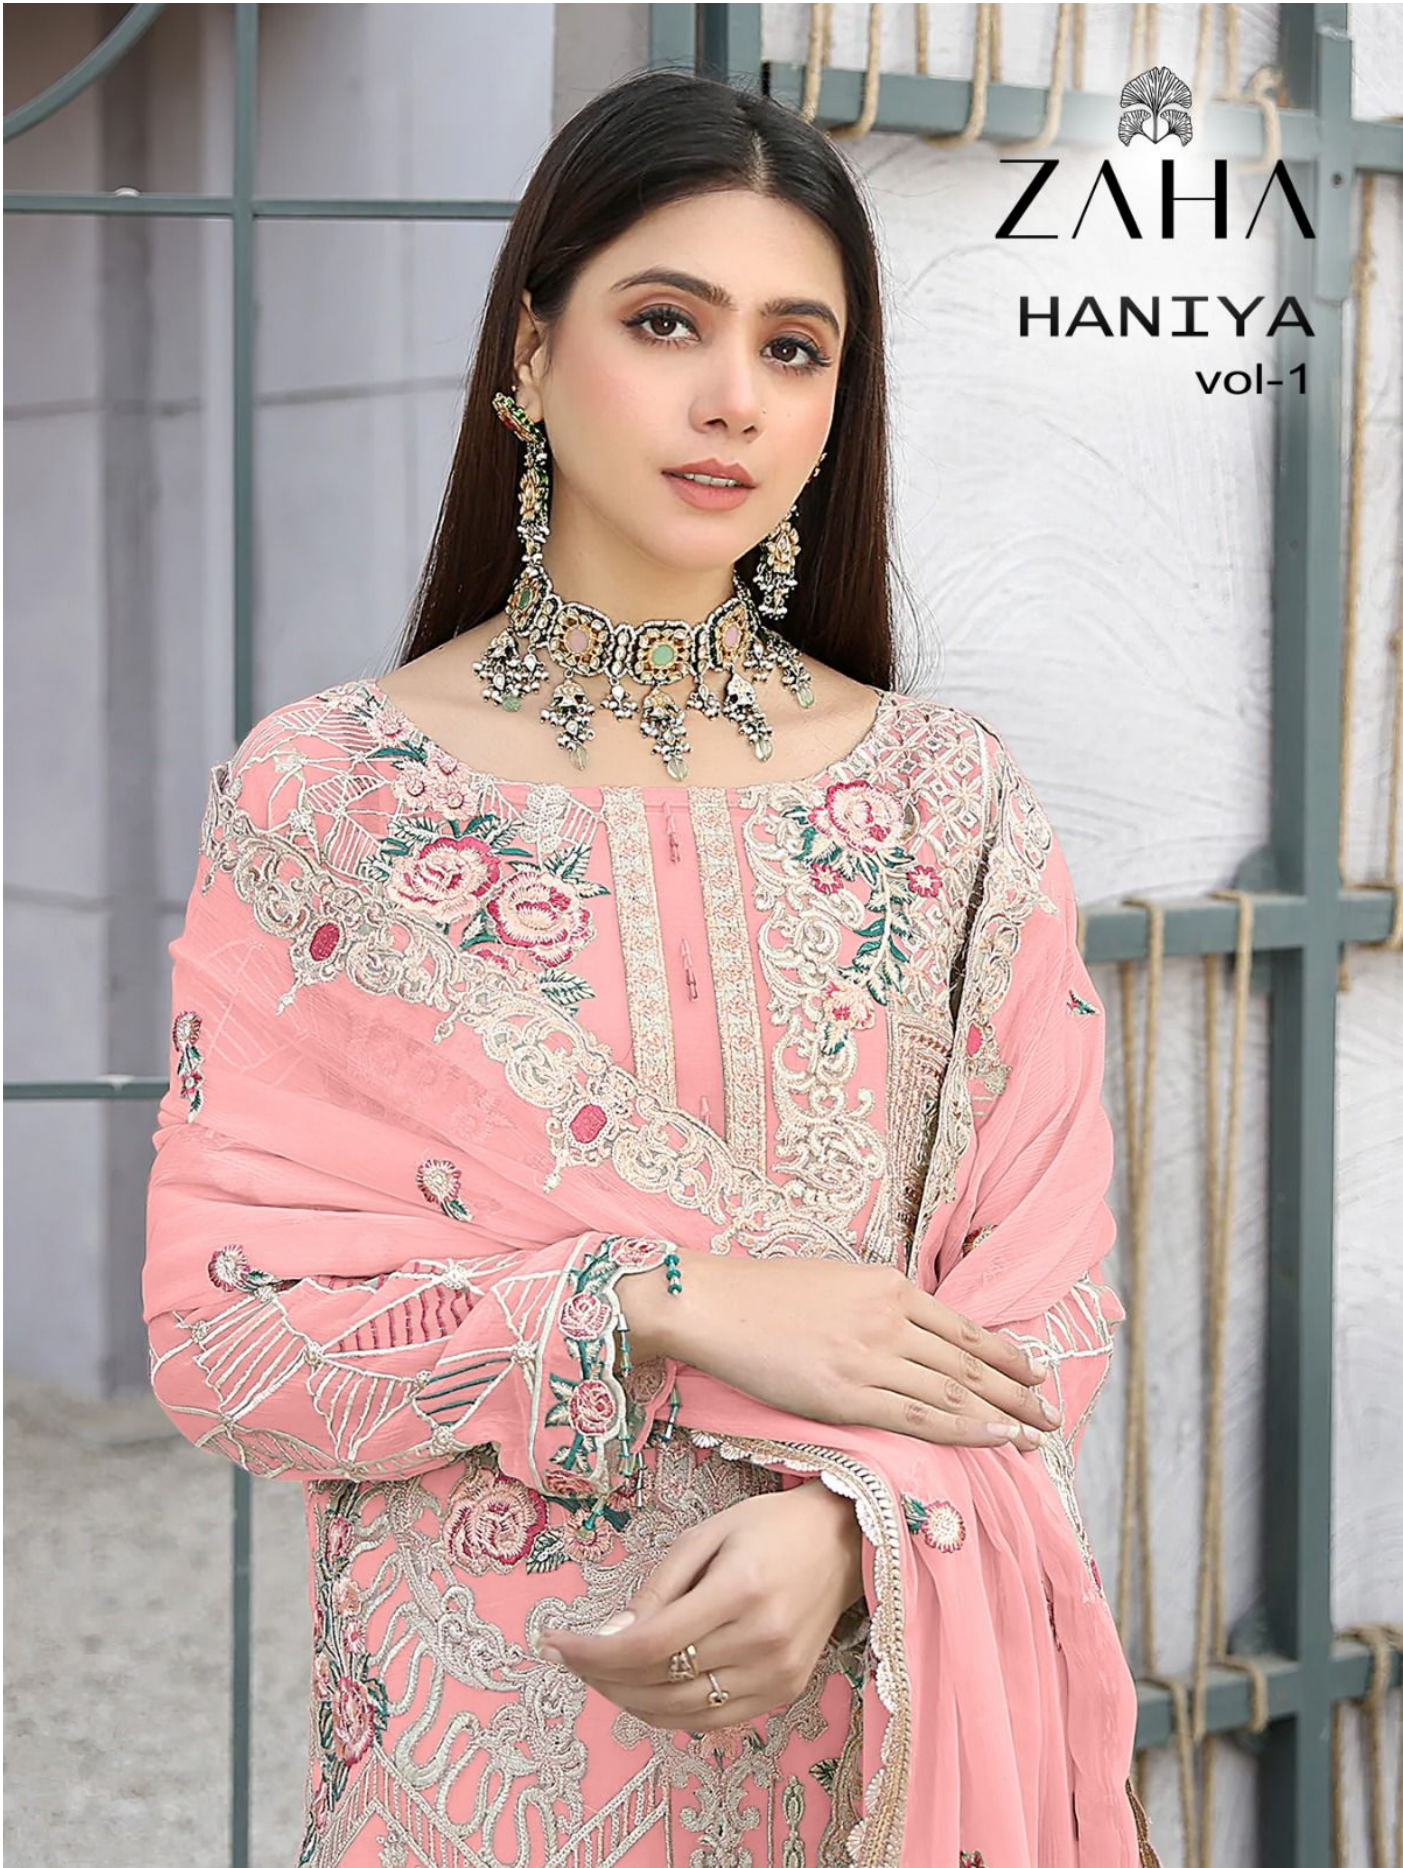

ZAHA

HANIYA

vol-1