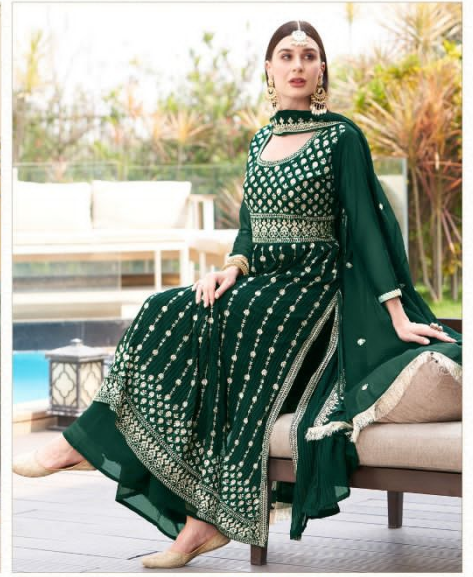

# SANCHAL

VOL-1

**TOP**  
FOX GEORGETTE WITH  
HEAVY EMBROIDERY  
**BOTTOM / INNER**  
FOX GEORGETTE SANTOON  
**DUPATTA**  
FOX GEORGETTE WITH  
HEAVY EMBROIDERY

100008

100009

100010

100011

ALK<sup>®</sup>  
AL KHUSHBU<sup>®</sup>

100010

**TOP**  
FOX GEORGETTE WITH  
HEAVY EMBROIDERY  
**BOTTOM / INNER**  
FOX GEORGETTE SANTOON  
**DUPATTA**  
FOX GEORGETTE WITH  
HEAVY EMBROIDERY

ALK<sup>®</sup>  
AL KHUSHBU<sup>®</sup>

100008

**TOP**  
FOX GEORGETTE WITH  
HEAVY EMBROIDERY  
**BOTTOM / INNER**  
FOX GEORGETTE SANTOON  
**DUPATTA**  
FOX GEORGETTE WITH  
HEAVY EMBROIDERY