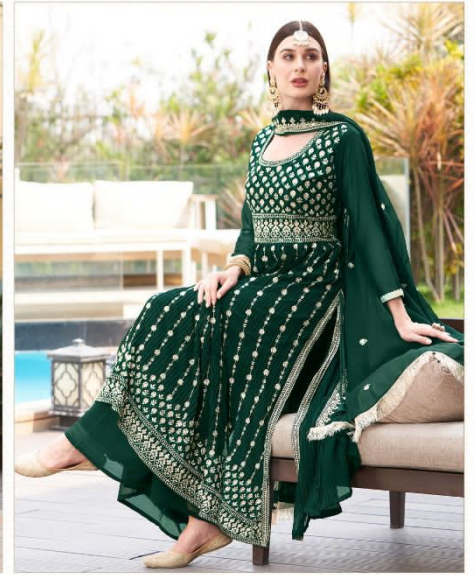

TOP
FOX GEORGETTE WITH
HEAVY EMBROIDERY
BOTTOM / INNER
FOX GEORGETTE SANTOON
DUPATTA
FOX GEORGETTE WITH
HEAVY EMBROIDERY

100008

100009

100010

100011

ALK®
AL KHUSHBU®

100010

TOP
FOX GEORGETTE WITH
HEAVY EMBROIDERY
BOTTOM / INNER
FOX GEORGETTE SANTOON
DUPATTA
FOX GEORGETTE WITH
HEAVY EMBROIDERY

ALK®
AL KHUSHBU®

100008

TOP
FOX GEORGETTE WITH
HEAVY EMBROIDERY
BOTTOM / INNER
FOX GEORGETTE SANTOON
DUPATTA
FOX GEORGETTE WITH
HEAVY EMBROIDERY

ALK[®]

AL KHUSHBU[®]

SANCHAL

VOL-1

100011