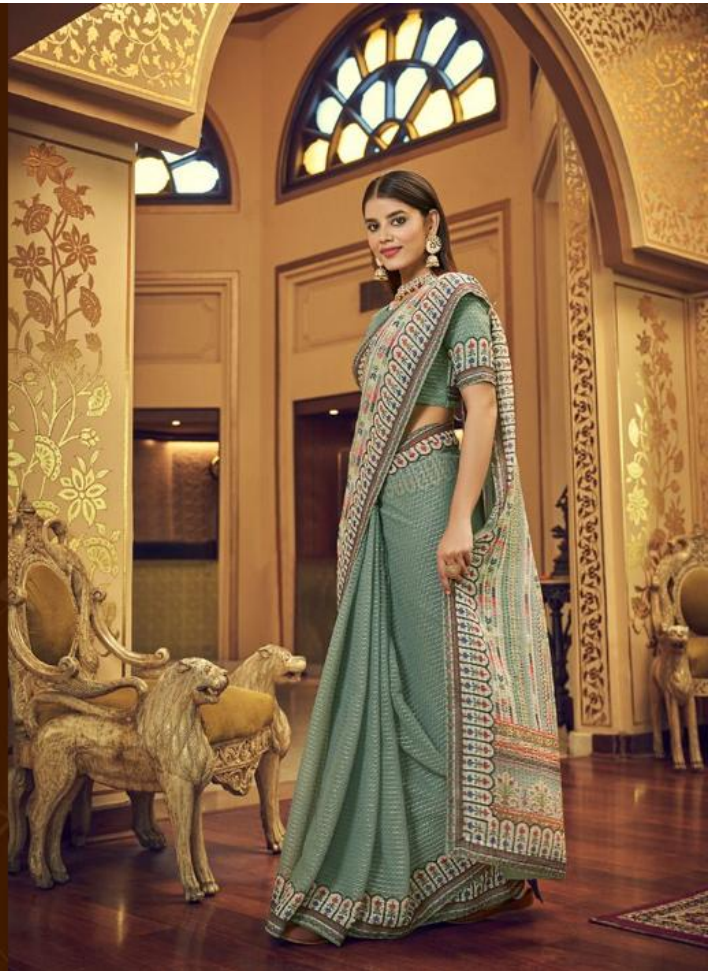

ARYA DESIGNS

29006

ARYA DESIGNS

imperial-7

SKU	MAIN COLOR	BLOUSE FABRICS	SAREE FABRICS	WORK	PRICE
29001	MULTI COLOR	GEORGETTE	GEORGETTE	SEQUINS,THREAD,PRINTS	1400/- (FLAT) + 5% (GST) +SHIPPING
29002	MULTI COLOR	GEORGETTE	GEORGETTE	SEQUINS,THREAD,PRINTS	1400/- (FLAT) + 5% (GST) +SHIPPING
29003	MULTI COLOR	GEORGETTE	GEORGETTE	SEQUINS,THREAD,PRINTS	1400/- (FLAT) + 5% (GST) +SHIPPING
29004	MULTI COLOR	GEORGETTE	GEORGETTE	SEQUINS,THREAD,PRINTS	1400/- (FLAT) + 5% (GST) +SHIPPING
29005	MULTI COLOR	GEORGETTE	GEORGETTE	SEQUINS,THREAD,PRINTS	1400/- (FLAT) + 5% (GST) +SHIPPING
29006	MULTI COLOR	GEORGETTE	GEORGETTE	SEQUINS,THREAD,PRINTS	1400/- (FLAT) + 5% (GST) +SHIPPING
29007	MULTI COLOR	GEORGETTE	GEORGETTE	SEQUINS,THREAD,PRINTS	1400/- (FLAT) + 5% (GST) +SHIPPING
29008	MULTI COLOR	GEORGETTE	GEORGETTE	SEQUINS,THREAD,PRINTS	1400/- (FLAT) + 5% (GST) +SHIPPING
29009	MULTI COLOR	GEORGETTE	GEORGETTE	SEQUINS,THREAD,PRINTS	1400/- (FLAT) + 5% (GST) +SHIPPING
29010	MULTI COLOR	GEORGETTE	GEORGETTE	SEQUINS,THREAD,PRINTS	1400/- (FLAT) + 5% (GST) +SHIPPING