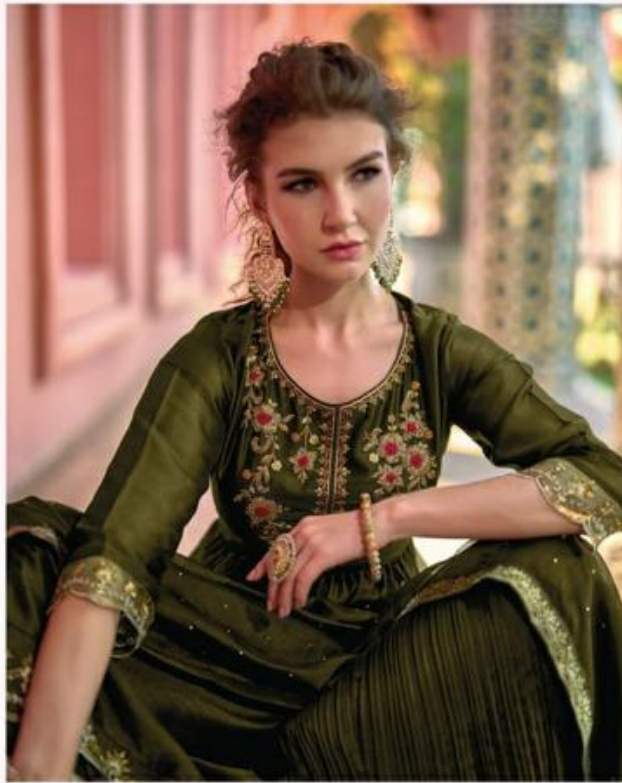

11004

LOOK FOR THE BEST VERSION OF YOURSELF