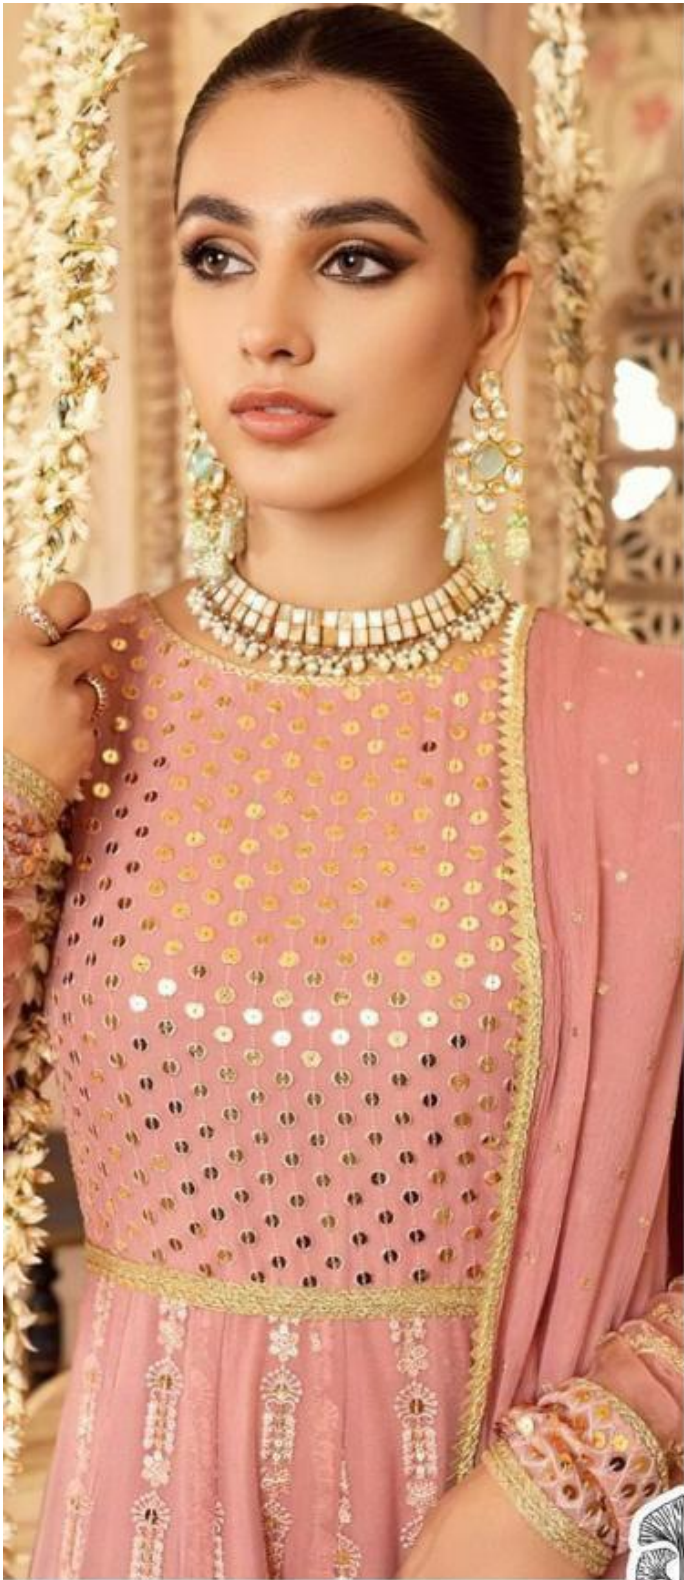

ZARIN

TOP Fox Georgette
with Embroidery

ZAHA

BOTTOM-INNER Dull Santoon

D.No.10040

DUPATTA Nazmin
with Embroidery