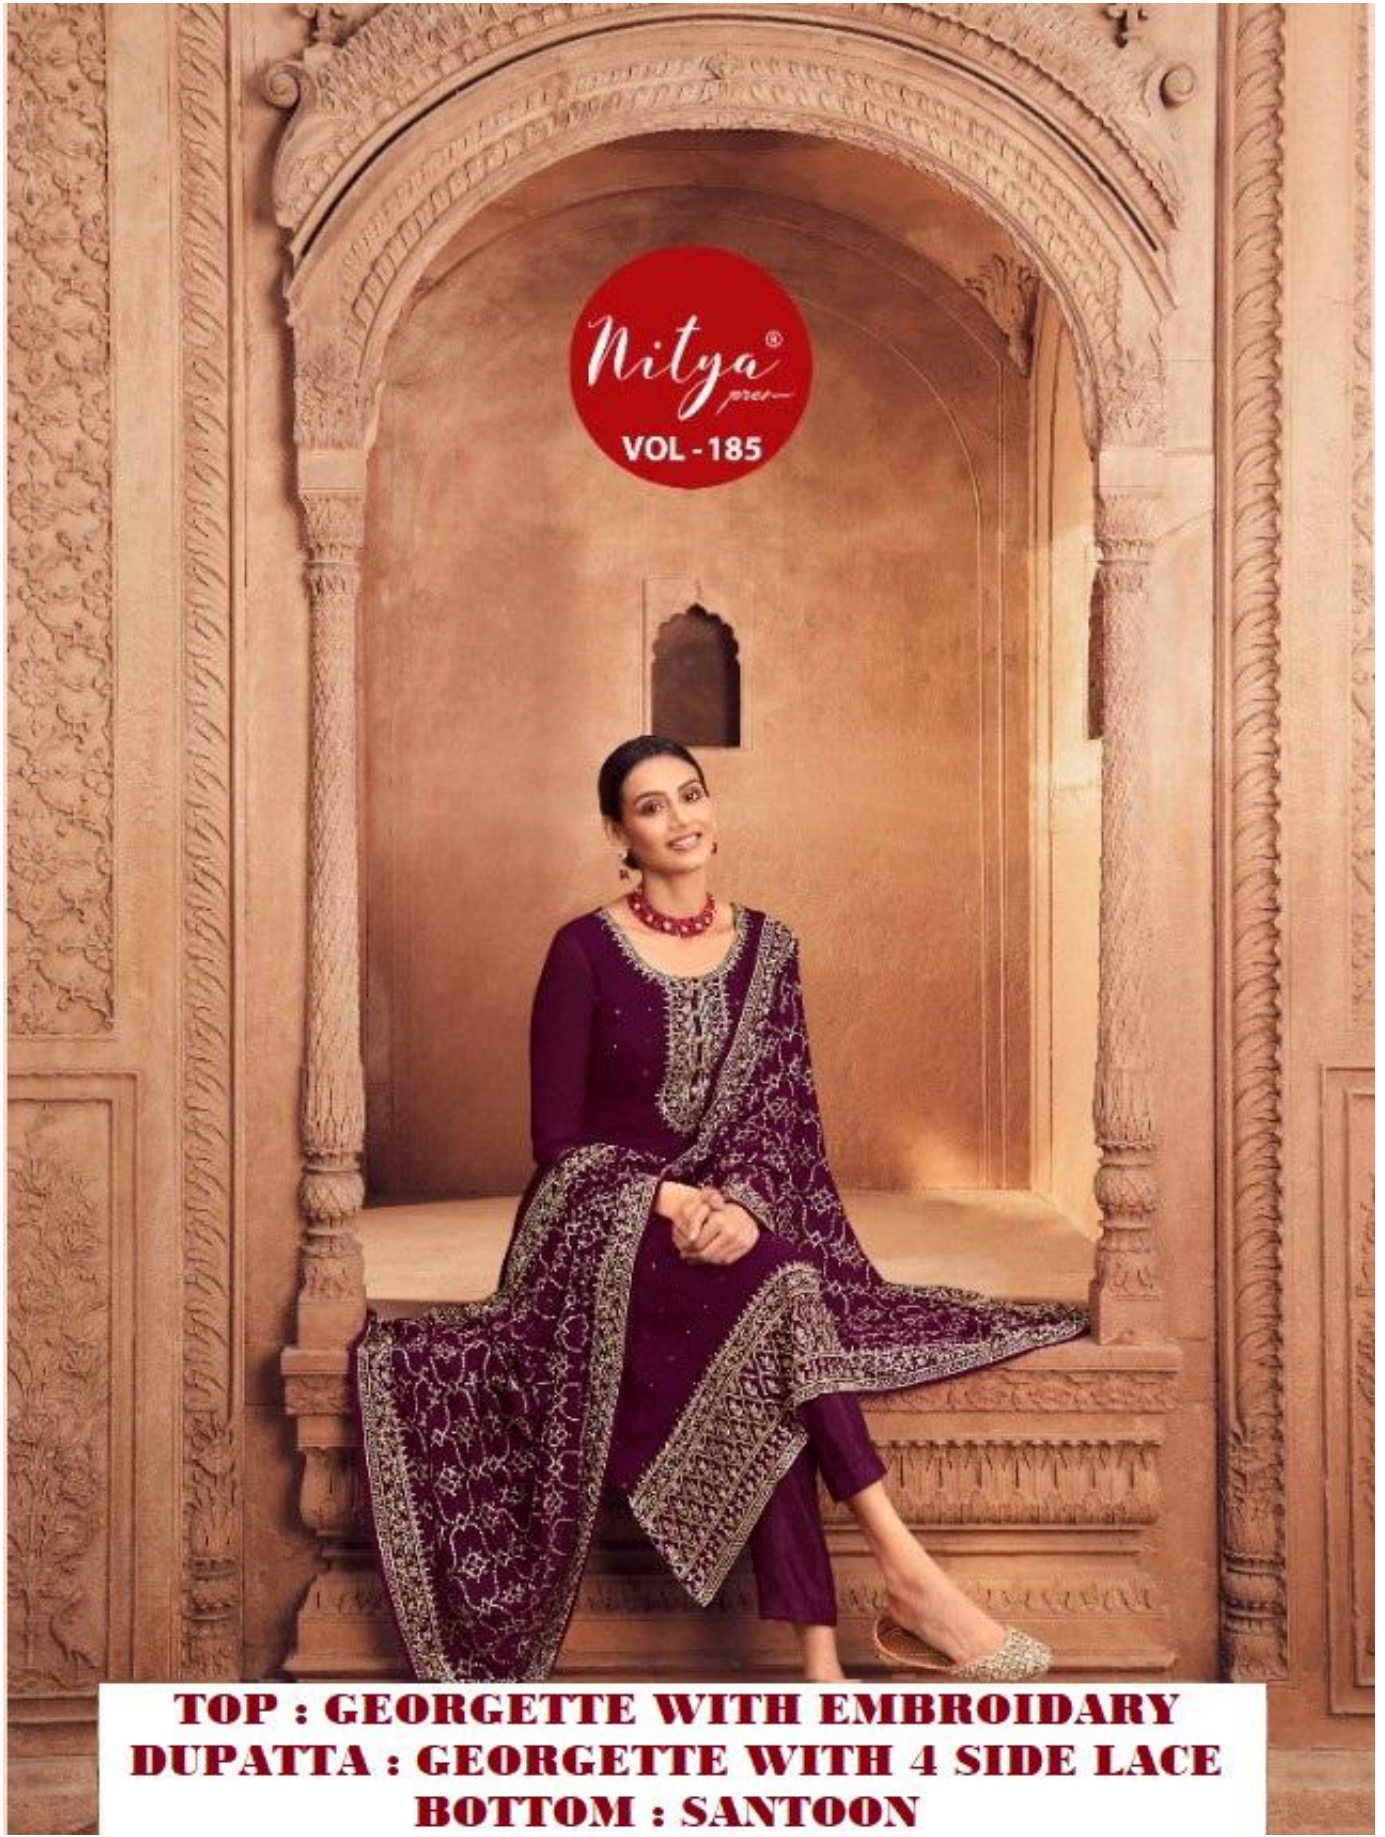

**TOP : GEORGETTE WITH EMBROIDARY**  
**DUPATTA : GEORGETTE WITH 4 SIDE LACE**  
**BOTTOM : SANTOON**

**TOP : GEORGETTE WITH EMBROIDARY**  
**DUPATTA : GEORGETTE WITH 4 SIDE LACE**  
**BOTTOM : SANTOON**

Nitza  
85005

**TOP : GEORGETTE WITH EMBROIDARY**  
**DUPATTA : GEORGETTE WITH 4 SIDE LACE**  
**BOTTOM : SANTOON**