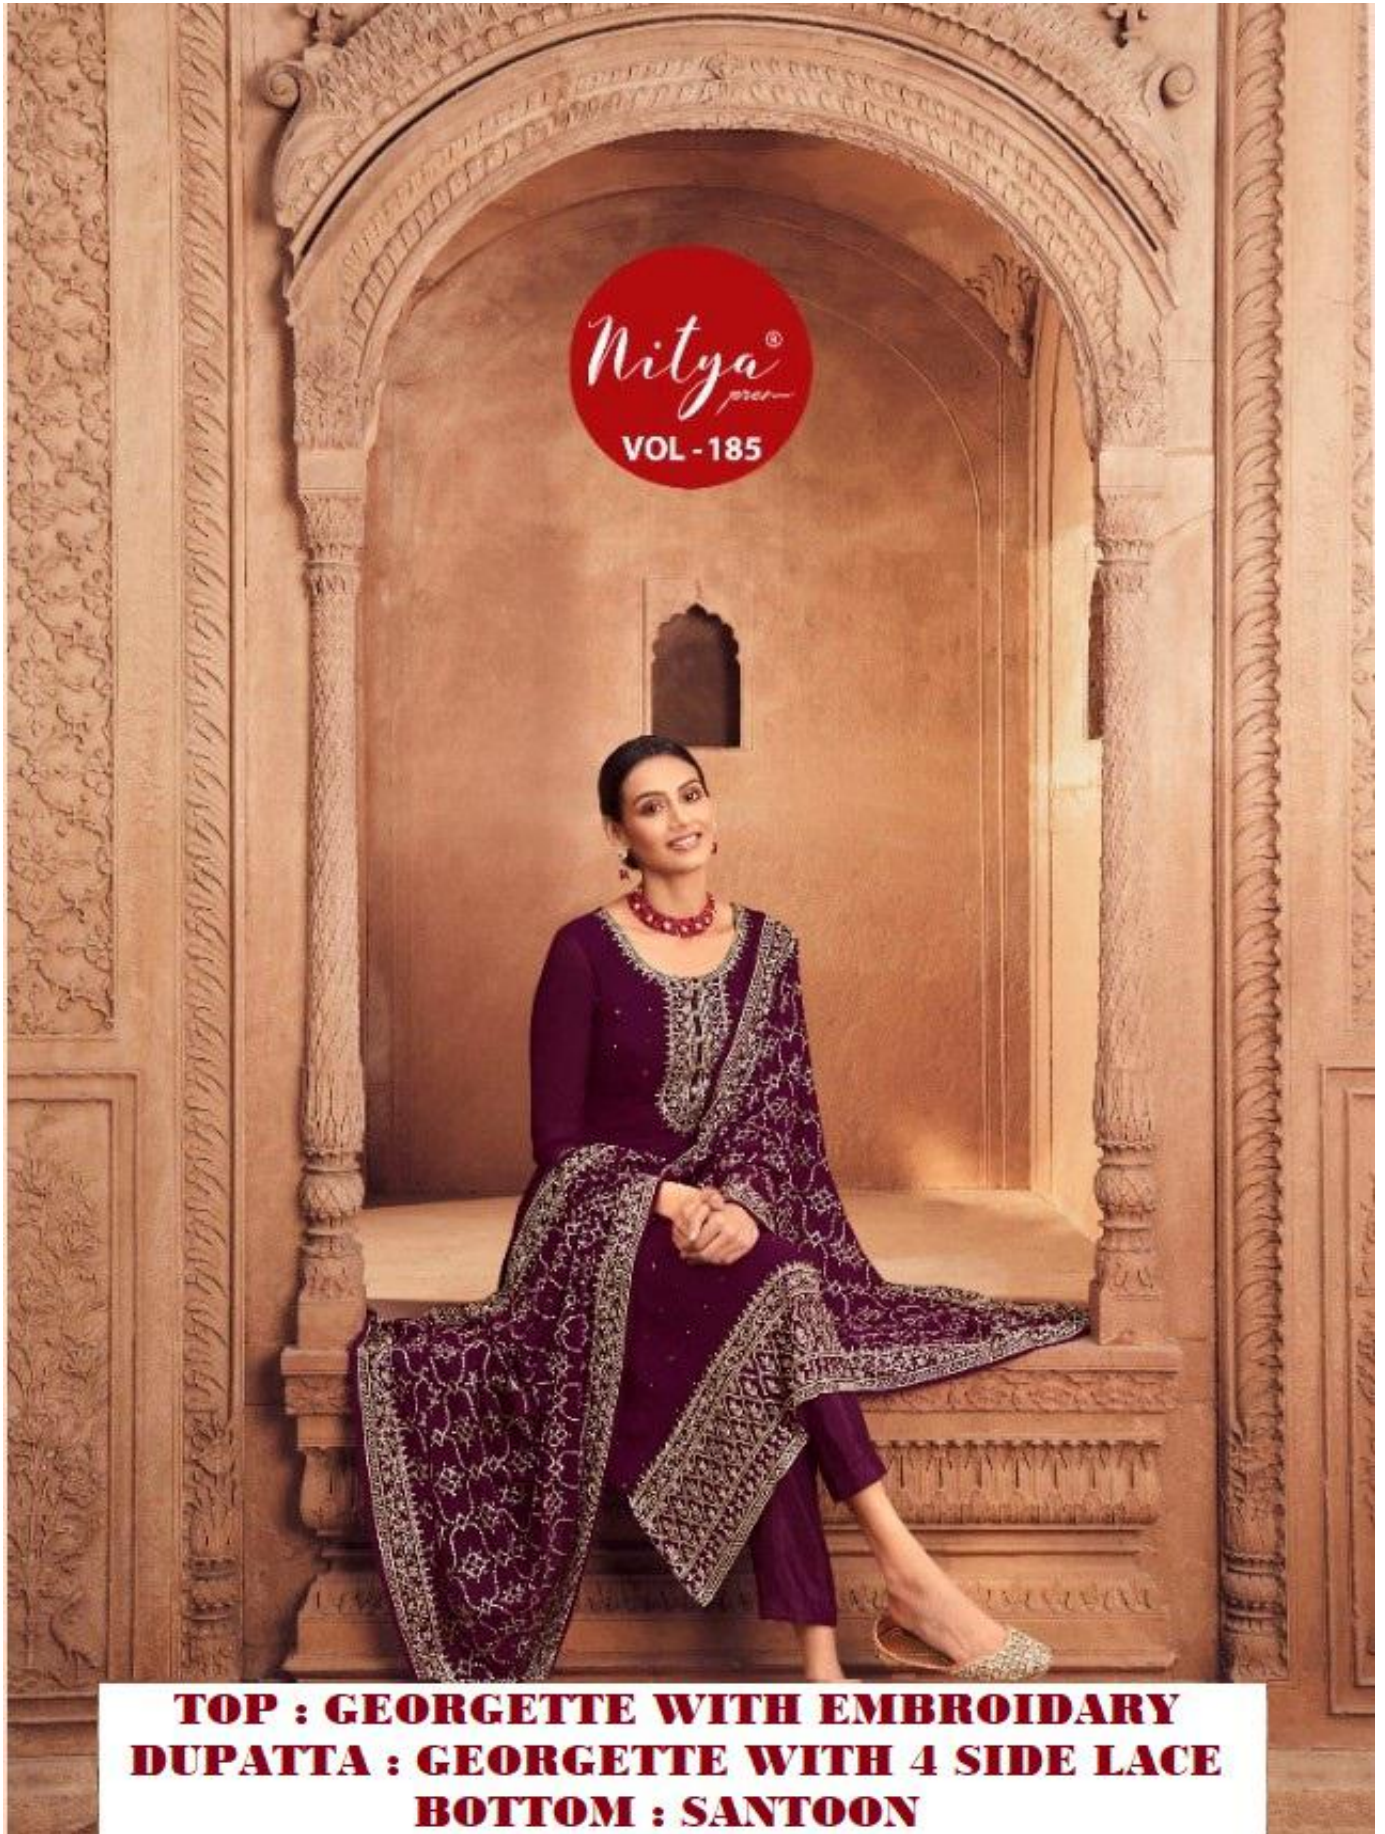

**TOP : GEORGETTE WITH EMBROIDARY**  
**DUPATTA : GEORGETTE WITH 4 SIDE LACE**  
**BOTTOM : SANTOON**

**TOP : GEORGETTE WITH EMBROIDARY**  
**DUPATTA : GEORGETTE WITH 4 SIDE LACE**  
**BOTTOM : SANTOON**

Nitza  
85005

**TOP : GEORGETTE WITH EMBROIDARY**  
**DUPATTA : GEORGETTE WITH 4 SIDE LACE**  
**BOTTOM : SANTOON**