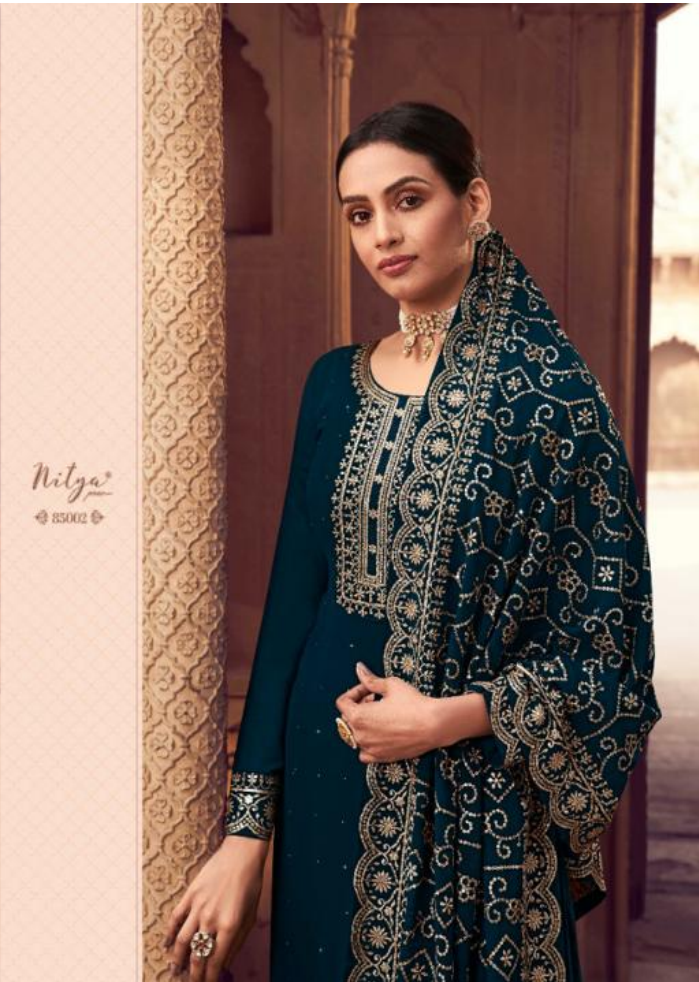

**TOP : GEORGETTE WITH EMBROIDARY**  
**DUPATTA : GEORGETTE WITH 4 SIDE LACE**  
**BOTTOM : SANTOON**

**TOP : GEORGETTE WITH EMBROIDARY**  
**DUPATTA : GEORGETTE WITH 4 SIDE LACE**  
**BOTTOM : SANTOON**

Nitza  
85005

**TOP : GEORGETTE WITH EMBROIDARY**  
**DUPATTA : GEORGETTE WITH 4 SIDE LACE**  
**BOTTOM : SANTOON**