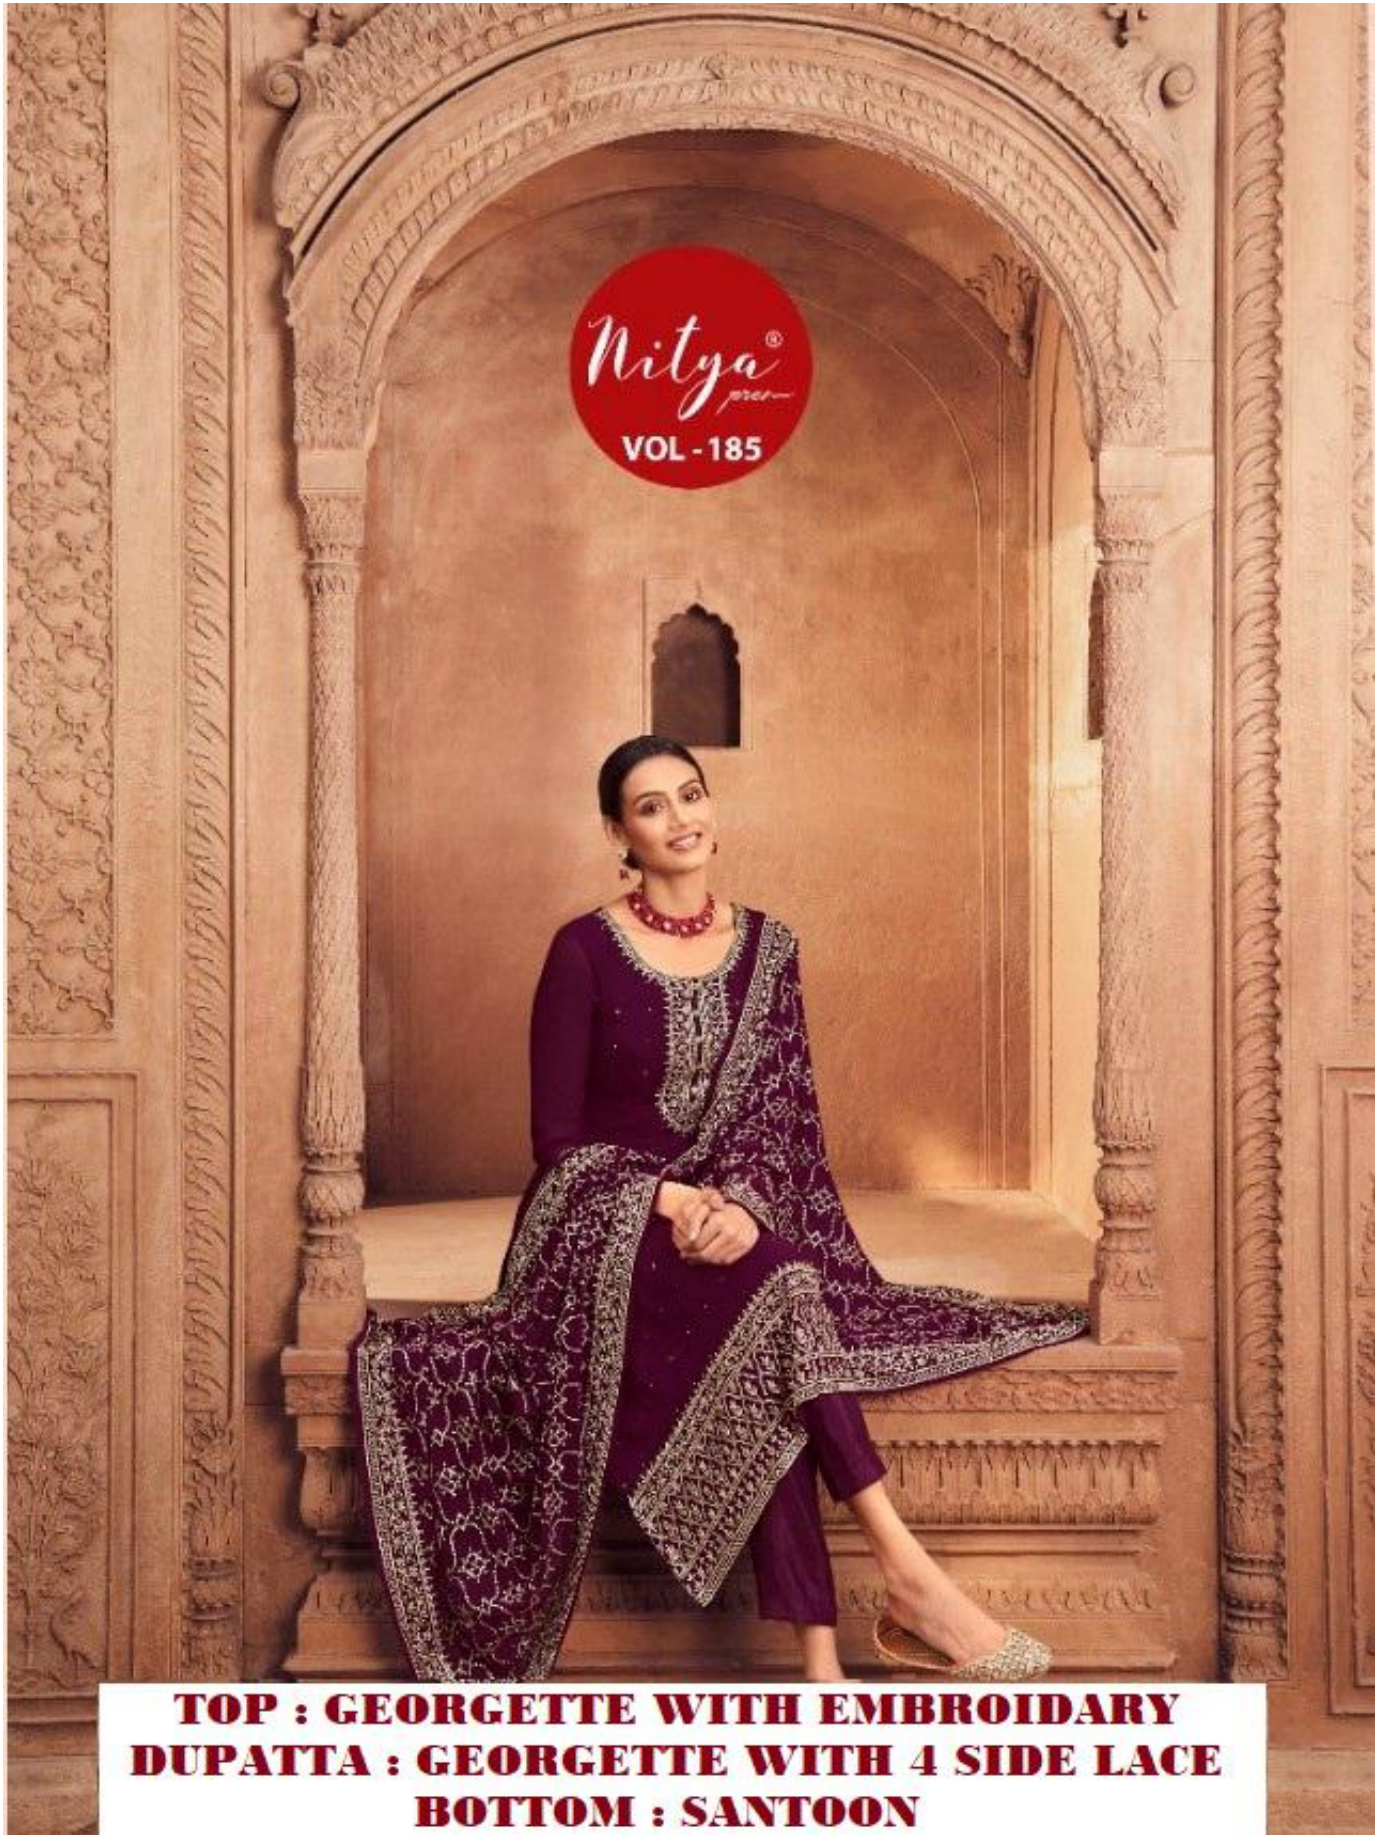

TOP : GEORGETTE WITH EMBROIDARY
DUPATTA : GEORGETTE WITH 4 SIDE LACE
BOTTOM : SANTOON

TOP : GEORGETTE WITH EMBROIDARY
DUPATTA : GEORGETTE WITH 4 SIDE LACE
BOTTOM : SANTOON

85001

85002

85003

85004

85005

85006

85006

Nitza
85005

TOP : GEORGETTE WITH EMBROIDARY
DUPATTA : GEORGETTE WITH 4 SIDE LACE
BOTTOM : SANTOON