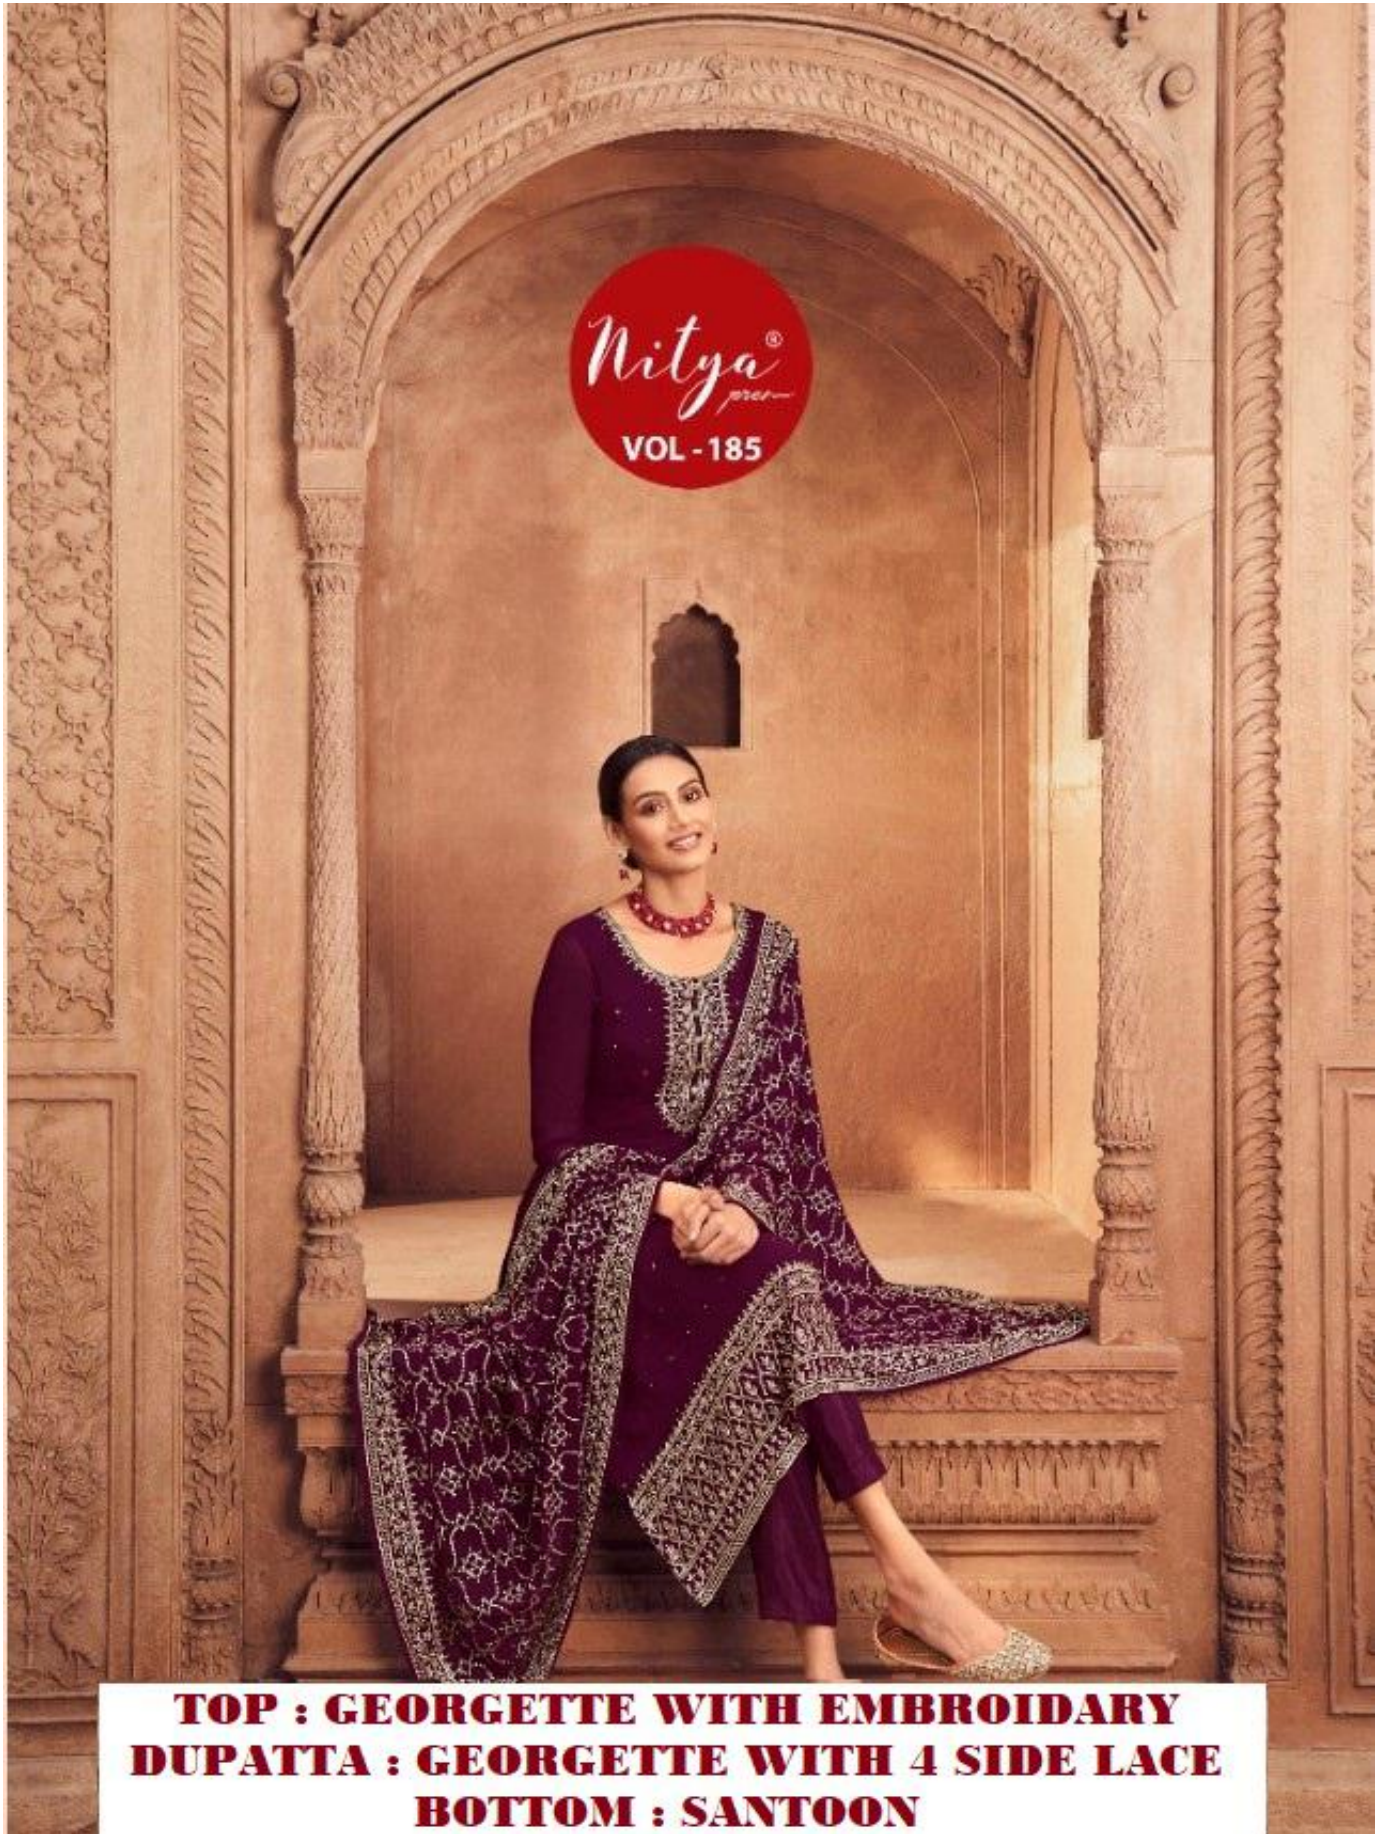

TOP : GEORGETTE WITH EMBROIDARY
DUPATTA : GEORGETTE WITH 4 SIDE LACE
BOTTOM : SANTOON

TOP : GEORGETTE WITH EMBROIDARY
DUPATTA : GEORGETTE WITH 4 SIDE LACE
BOTTOM : SANTOON

85001

85002

85003

85004

85005

85006

85006

Nitza
85005

TOP : GEORGETTE WITH EMBROIDARY
DUPATTA : GEORGETTE WITH 4 SIDE LACE
BOTTOM : SANTOON