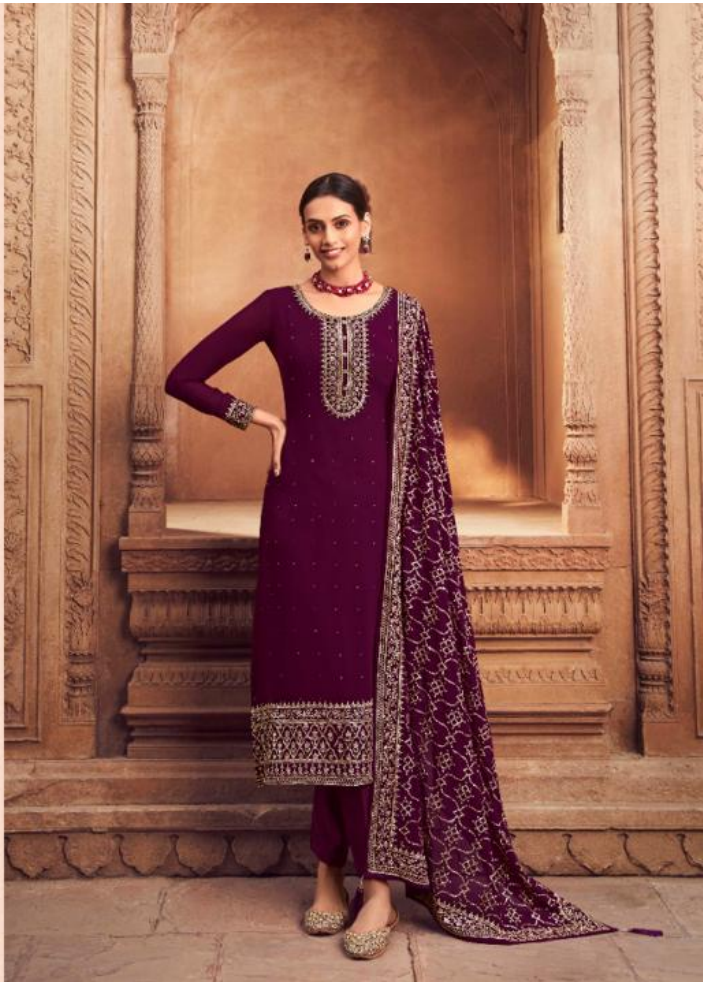

**TOP : GEORGETTE WITH EMBROIDARY**  
**DUPATTA : GEORGETTE WITH 4 SIDE LACE**  
**BOTTOM : SANTOON**

**TOP : GEORGETTE WITH EMBROIDARY**  
**DUPATTA : GEORGETTE WITH 4 SIDE LACE**  
**BOTTOM : SANTOON**

Nitza  
85005

**TOP : GEORGETTE WITH EMBROIDARY**  
**DUPATTA : GEORGETTE WITH 4 SIDE LACE**  
**BOTTOM : SANTOON**