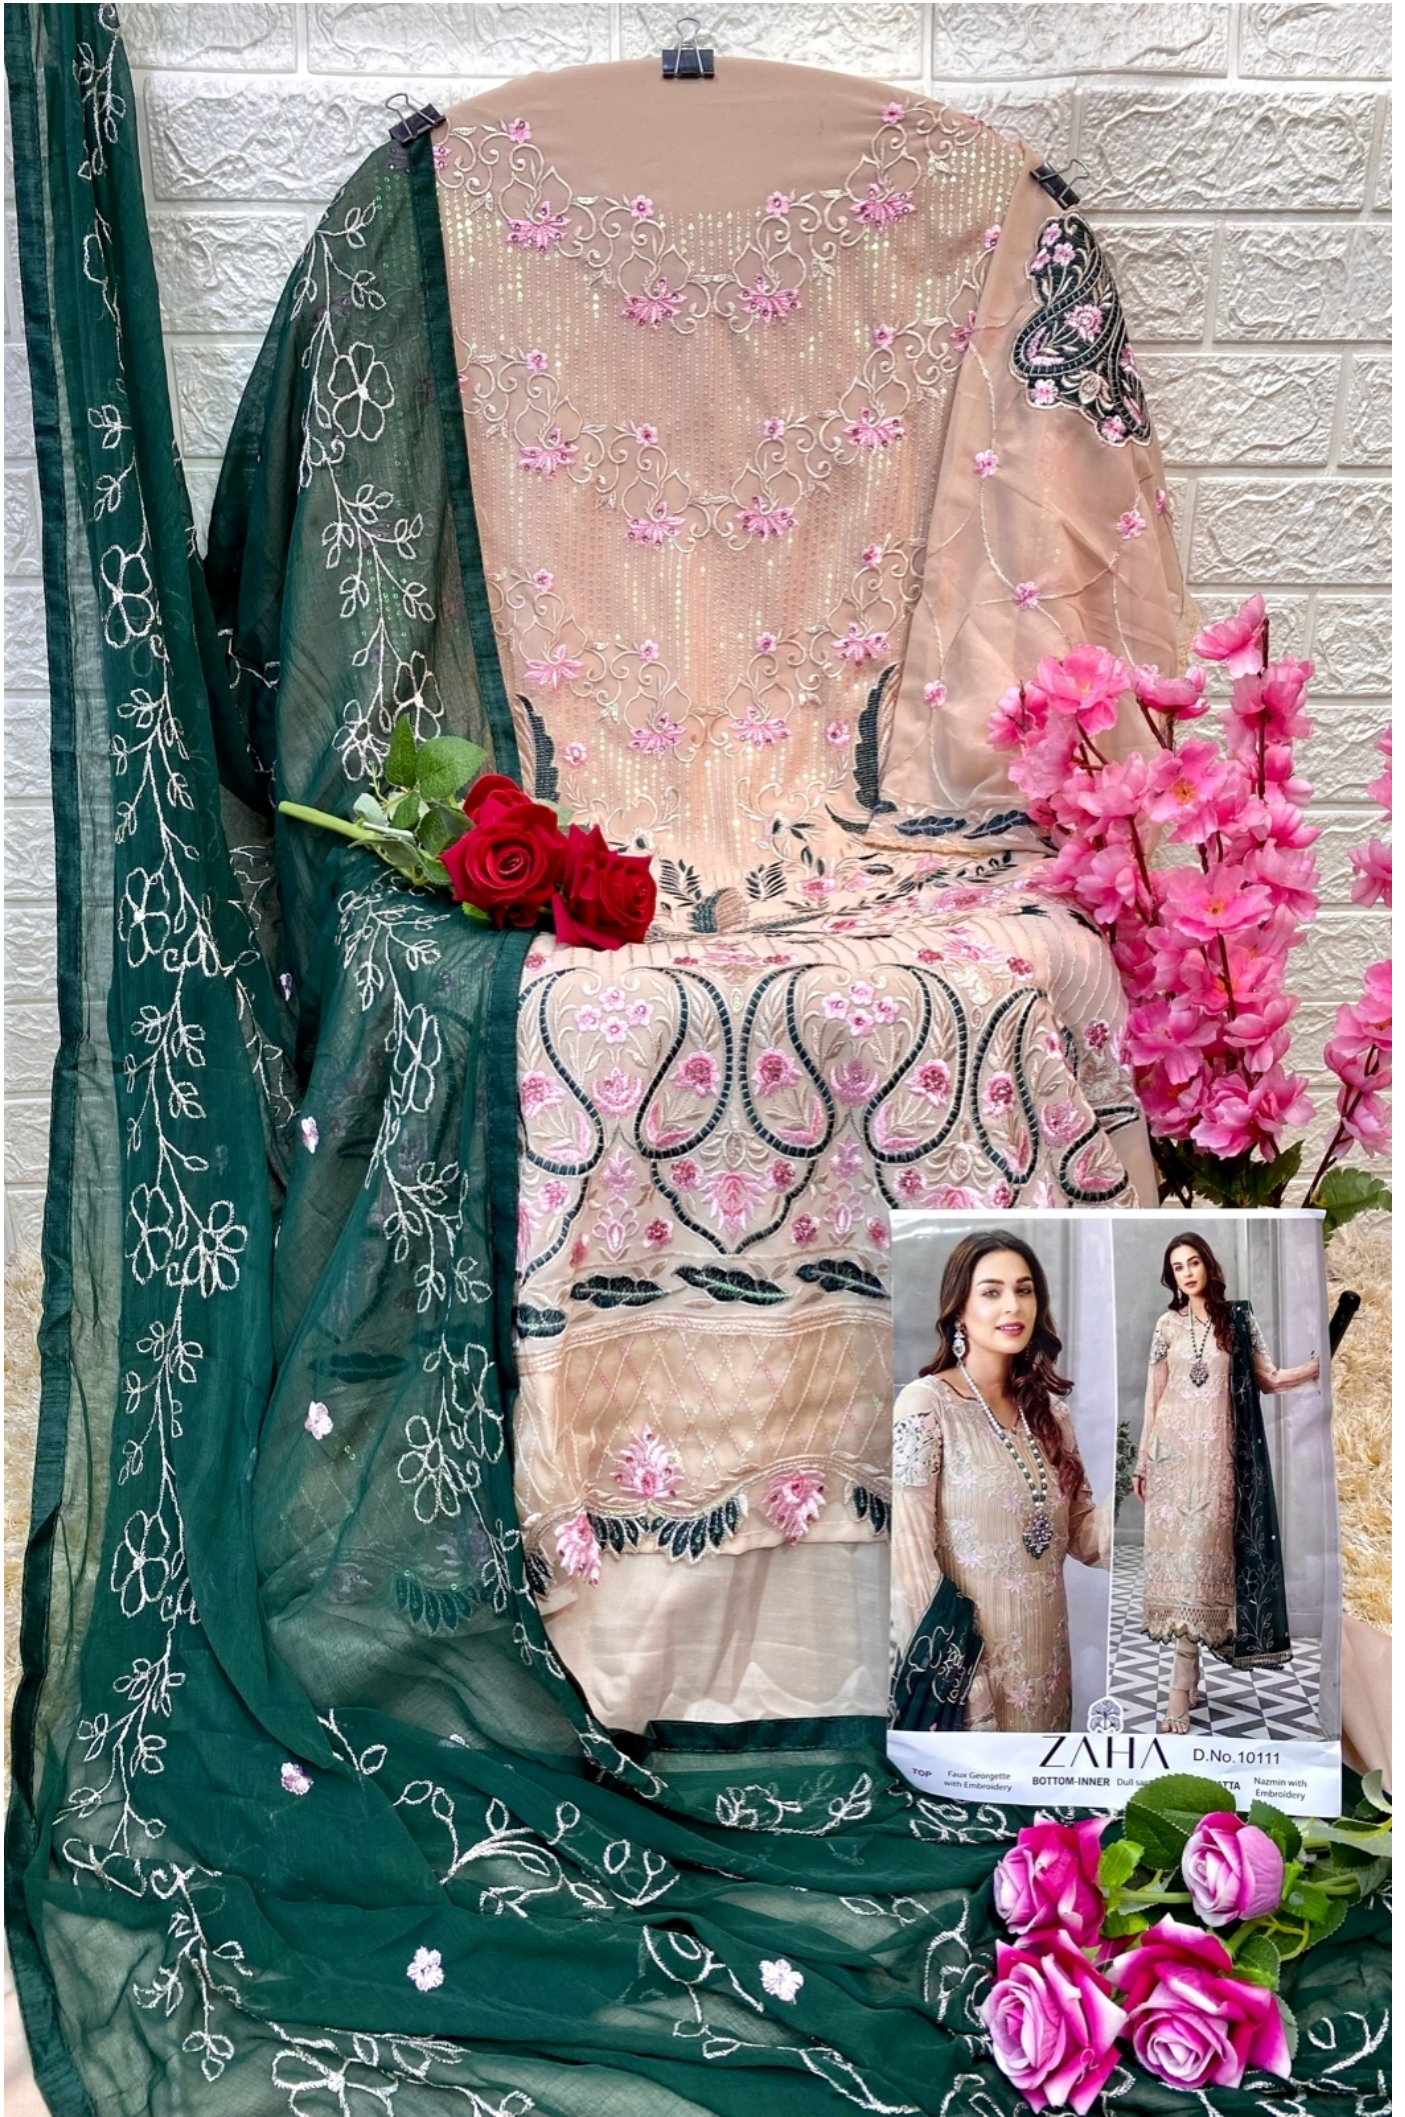

ZAHA

D.No.10111

TOP Faux Georgette with Embroidery

BOTTOM-INNER Dull santoon

DUPATTA Nazmin with Embroidery

ZAHA

D.No.10111

TOP Faux Georgette with Embroidery

BOTTOM-INNER Dull santoon

DUPATTA Nazmin with Embroidery

ZAHA

D.No.10111

TOP Faux Georgette with Embroidery

BOTTOM-INNER Dull santoon

DUPATTA Nazmin with Embroidery

TOP Faux Georgette with Embroidery
ZAHA D.No.10111
BOTTOM-INNER Dull satin
SHAWL Nazmin with Embroidery

ZAHA D.No.10111

TOP	Faux Georgette with Embroidery	BOTTOM-INNER	Dull satin with Embroidery	SHIRT	Nazmin with Embroidery
-----	--------------------------------	--------------	----------------------------	-------	------------------------