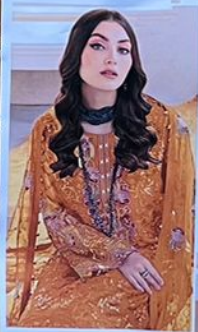

AK

AK KHUSHBU
ALK D.NO.3043-G

TOP
Fox Georgette
with Embroidery
BOTTOM-INNER
Dull santoon
DUPATTA
Nazmin
with Embroidery

AK
AL KHUSHBU