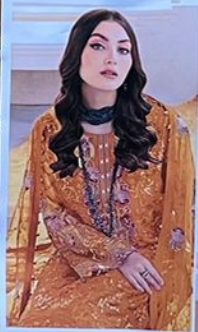

AK

AK KHUSHBU
ALK D.NO.3043-G

TOP
Fox Georgette
with Embroidery
BOTTOM-INNER
Dull santoon
DUPATTA
Nazmin
with Embroidery

AK KHUSHBU