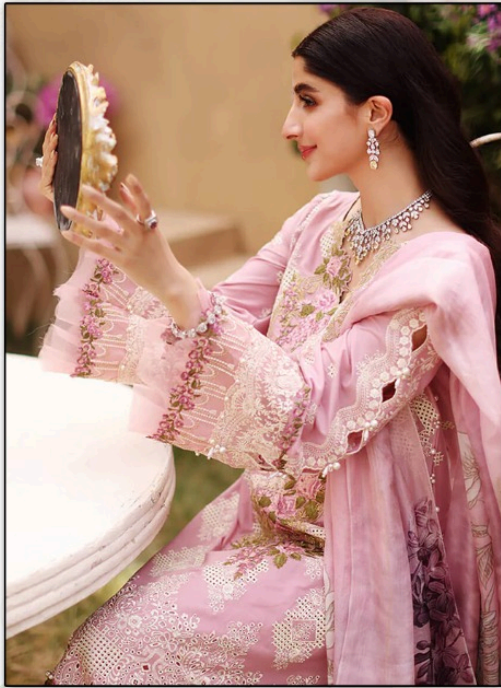

ELAF NX

SUMMER COLLECTION

VOL-01

TOP - CAMBRIC PRINT WITH EMBROIDERY

DUPATTA - TASY SILK & NET EMBROIDERY

BOTTOM/INER - COTTON WITH PATCH