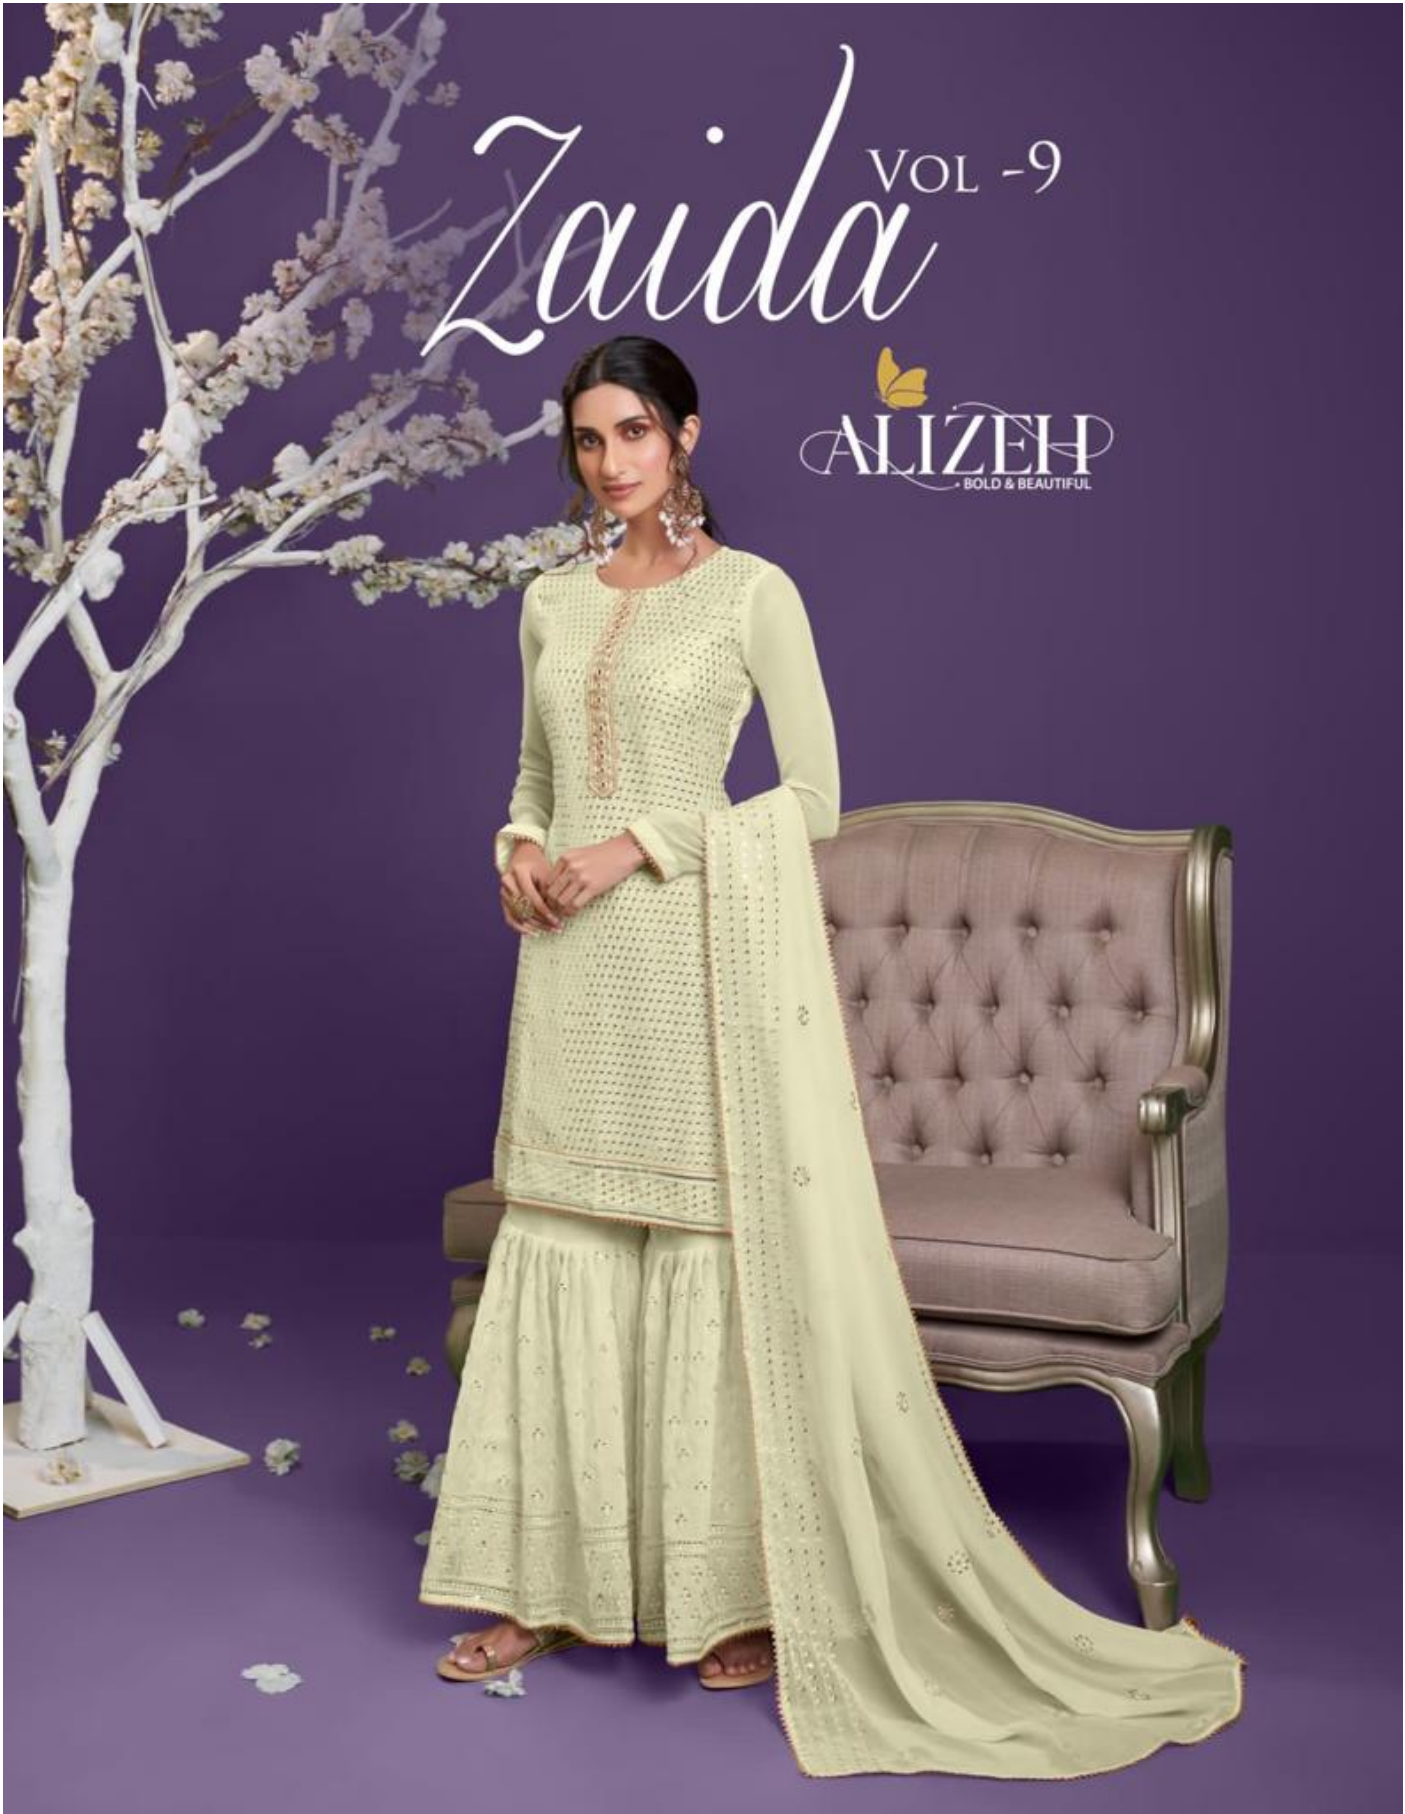

Zaida VOL -9

ALIZEH
BOLD & BEAUTIFUL

Zaida VOL -9

ALIZEH
BOLD & BEAUTIFUL

ZAIDA VOL-9

RATE LIST

D. NO	COLOR	RATE
2035	PEACH	2295
2036	PINK	2295
2037	FIROZI	2295
2038	LEMON YELLOW	2295
TOTAL		9180

*12% GST EXTRA

FABRIC DESCRIPTION:

TOP, SHARARA & DUPATTA – ALIZEH GEORGETTE, INNER - DULL SANTOON

WORK DESCRIPTION:

TOP BEAUTIFULLY CRAFTED WITH THREAD AND SEQUINS EMBROIDERY AND KHATLI WORK,
DUPATTA WITH THREAD & SEQUINS EMBROIDERY

SIZE DETAILS:

TOP- SEMI STITCHED UP TO SIZE 54" BUST

SHARARA – STITCHED UP TO SIZE 44" WAIST

TOP LENGTH- 37"

INNER FABRIC – 1.60 MTRS

DUPATTA- 2.25 MTRS

2035

2036

2037

2038

ALIZEH
GOLD & BEAUTIFUL

ALIZEH
KALDI BEAUTY

2035

Zaida VOL -9

ALIZEH
BOLD & BEAUTIFUL