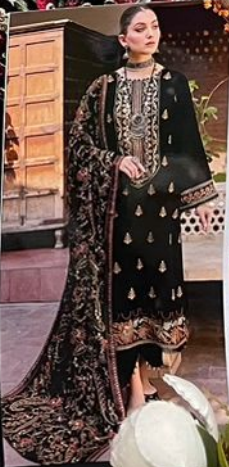

Serene
A PRODUCT OF
MEGHA EXPORT
D.NO.113 D

Serene
A PRODUCT OF
MEGHA EXPORT