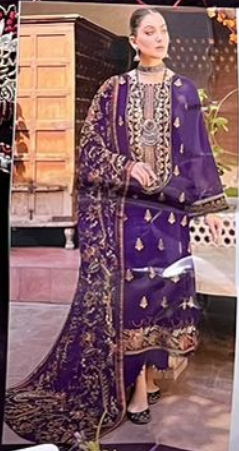

*Serene*<sup>TM</sup>  
Pakistani Suit  
A BRAND BY **MEGHA EXPORT**  
**D.NO.113 A**

TOP - FOX GEORGETTE HEAVY EMBROIDERY WORK  
BOTTOM /INNER - HEAVY SANTOON  
DUPATTA - NAZMIN HEAVY EMBROIDERY WORK

Serina  
A PRODUCT OF  
REGINA