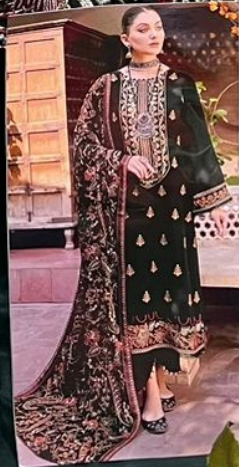

Serene
MEHNA EMBROIDERY
D.NO.113 C

Serene
A PROMISE TO
MEHNA EMBROIDERY