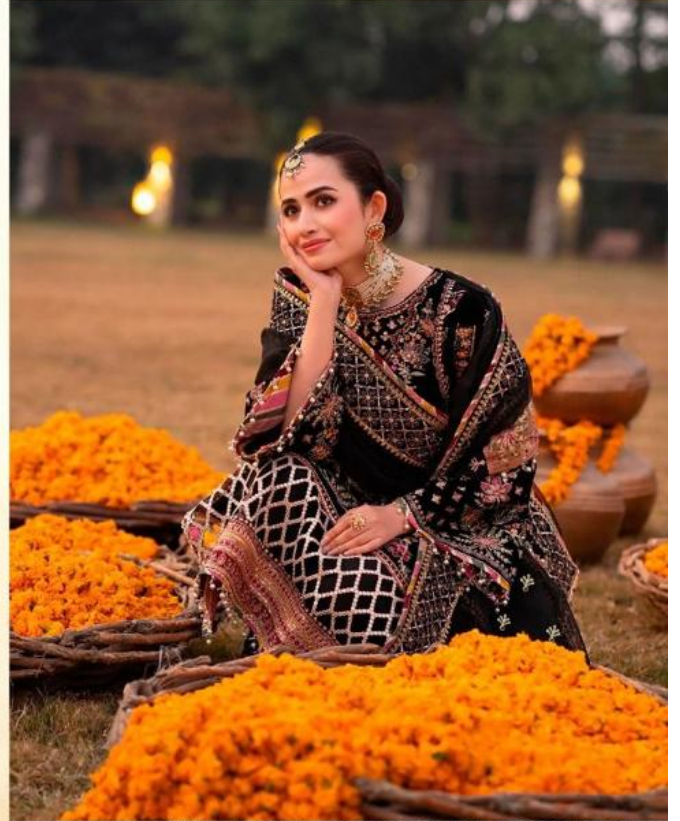

MAHNURTM
— FASHION —
MAHNUR
Vol-1

M-1001

TOP.: FOX GEORGATE WITH EMBROIDERED

BOTTOM/INNER.: HEAVY SANTOON

DUPATTA.: NET WITH EMBROIDERY

MAHNUR[™]
— FASHION —
MAHNUR
Vol-1

M-1001

TOP.: FOX GEORGATE WITH EMBROIDERED

BOTTOM/INNER.: HEAVY SANTOON

DUPATTA.: NET WITH EMBROIDERY

MAHNUR[®]
— FASHION —

Code (1001)

MAHNUR[®]
— FASHION —

MAHNUR[™]
— FASHION —
MAHNUR
Vol-1

M-1001

TOP.: FOX GEORGATE WITH EMBROIDERED

BOTTOM/INNER.: HEAVY SANTOON

DUPATTA.: NET WITH EMBROIDERY