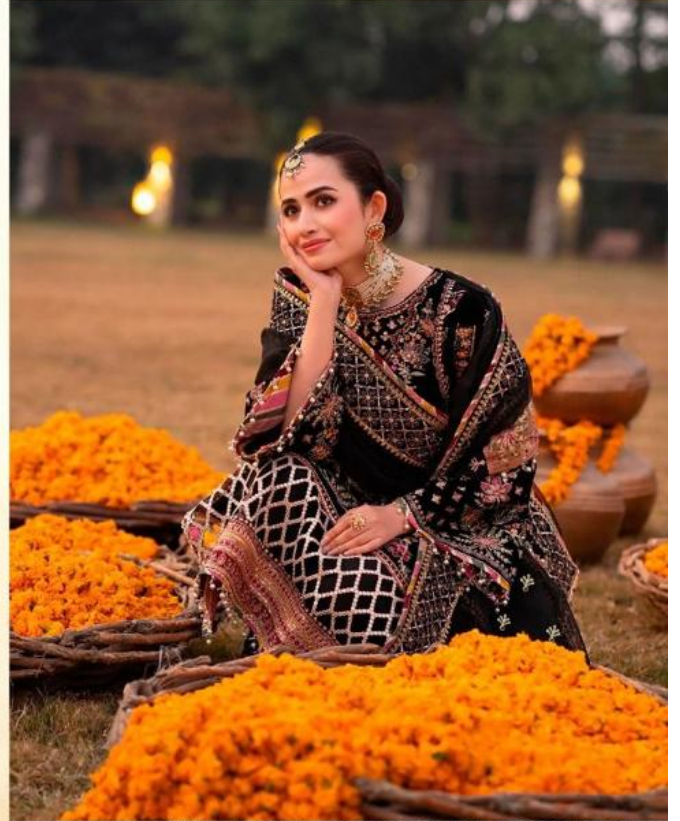

MAHNURTM
— FASHION —
MAHNUR
Vol-1

M-1001

TOP.: FOX GEORGATE WITH EMBROIDERED

BOTTOM/INNER.: HEAVY SANTOON

DUPATTA.: NET WITH EMBROIDERY

MAHNURTM
— FASHION —
MAHNUR
Vol-1

M-1001

TOP.: FOX GEORGATE WITH EMBROIDERED

BOTTOM/INNER.: HEAVY SANTOON

DUPATTA.: NET WITH EMBROIDERY

MAHNUR[®]
— FASHION —

Code (1001)

MAHNUR[®]
— FASHION —

MAHNUR[™]
— FASHION —
MAHNUR
Vol-1

M-1001

TOP.: FOX GEORGATE WITH EMBROIDERED

BOTTOM/INNER.: HEAVY SANTOON

DUPATTA.: NET WITH EMBROIDERY