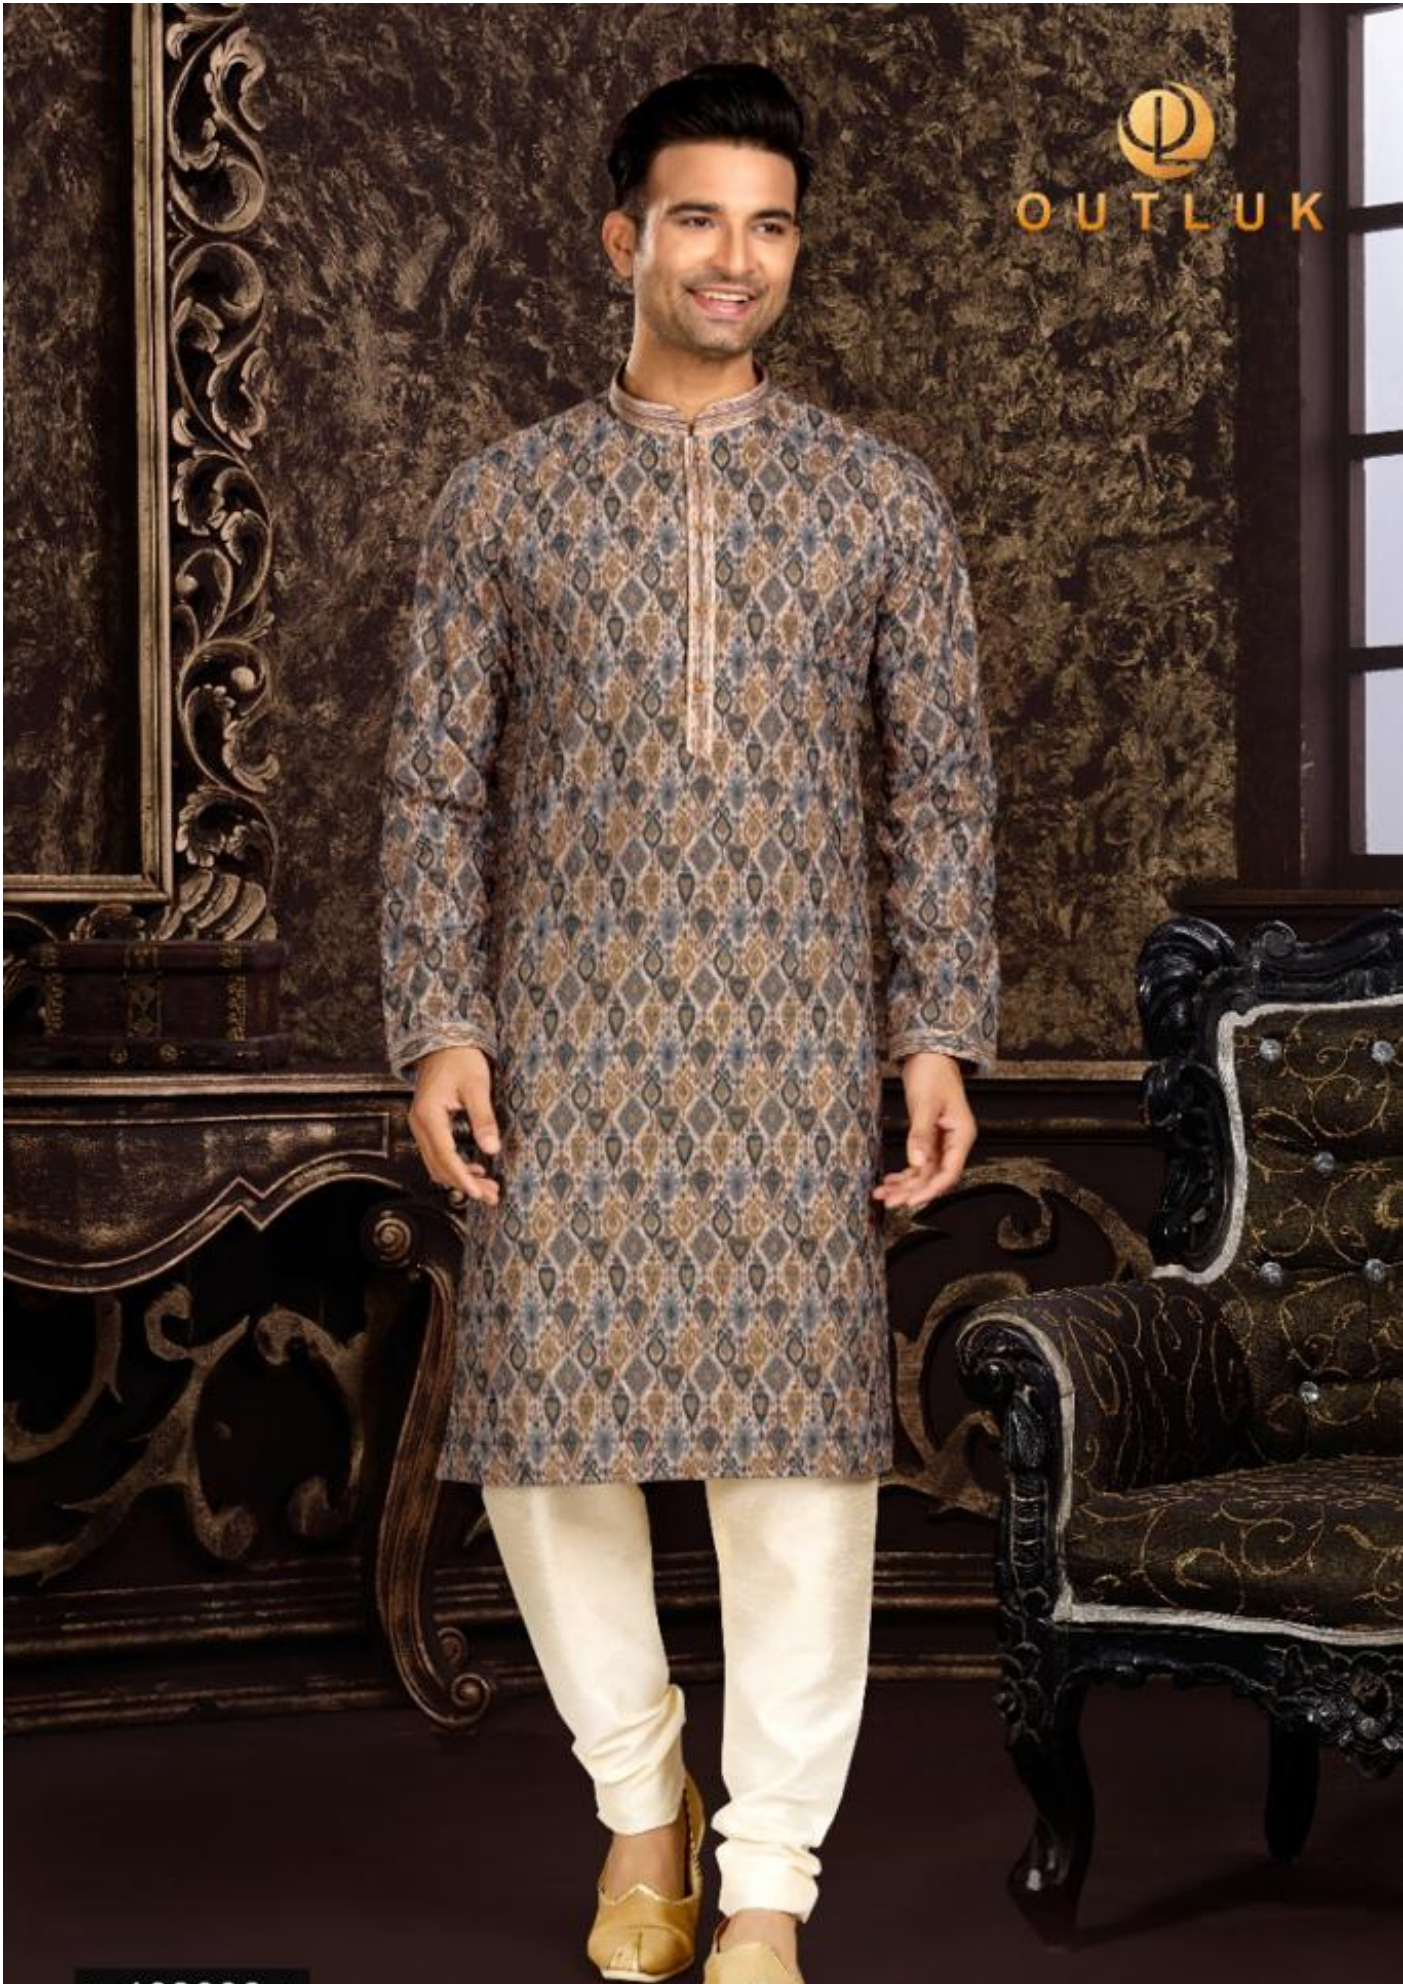

OUTLUK

[109006]